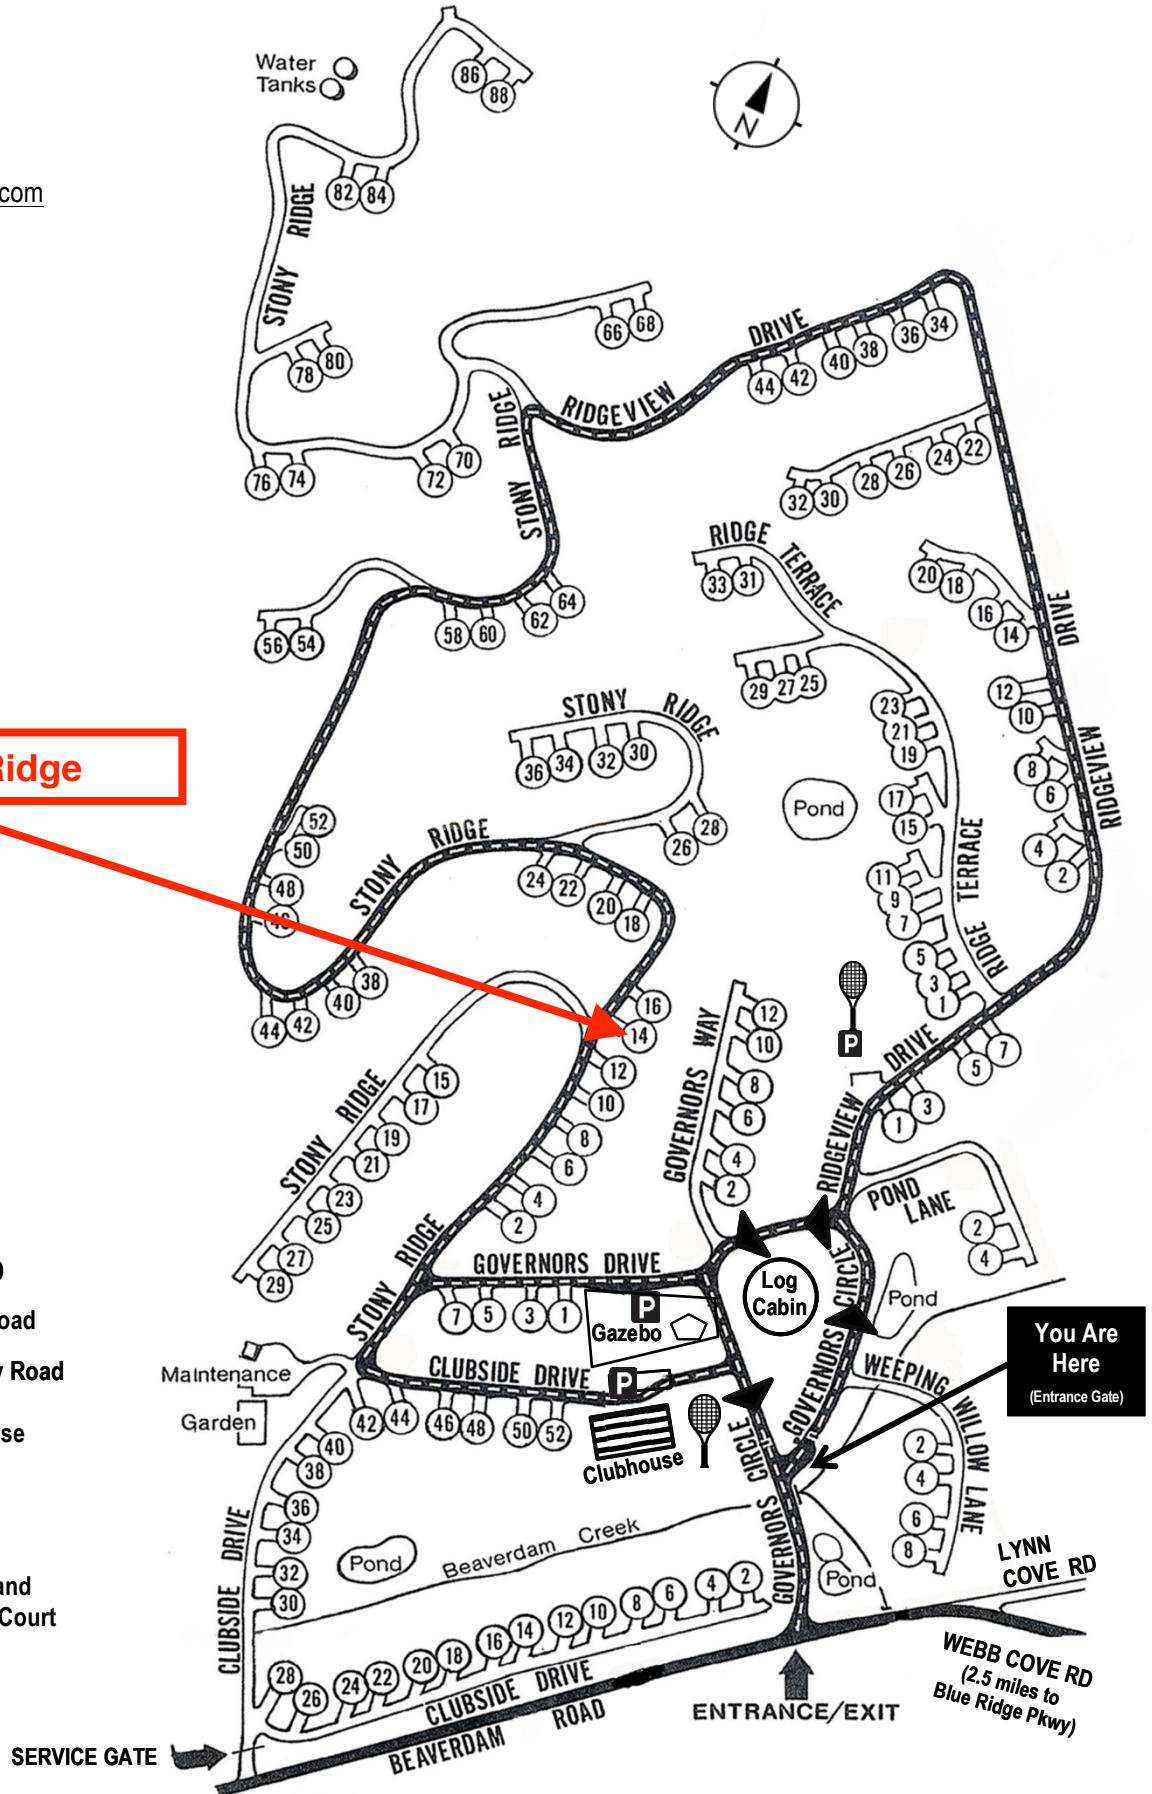

Beaverdam Run Condominium

Community Website

▶ BeaverdamRun.org

Sales Information

▶ BeaverdamRunCondo.com

Water Tanks

14 Stony Ridge

14 Stony Ridge

MAP LEGEND

-  Thru - Road
-  One Way Road
-  Clubhouse
-  Log Cabin
-  Tennis and Pickleball Court

You Are Here
(Entrance Gate)

WEBB COVE RD
(2.5 miles to Blue Ridge Pkwy)