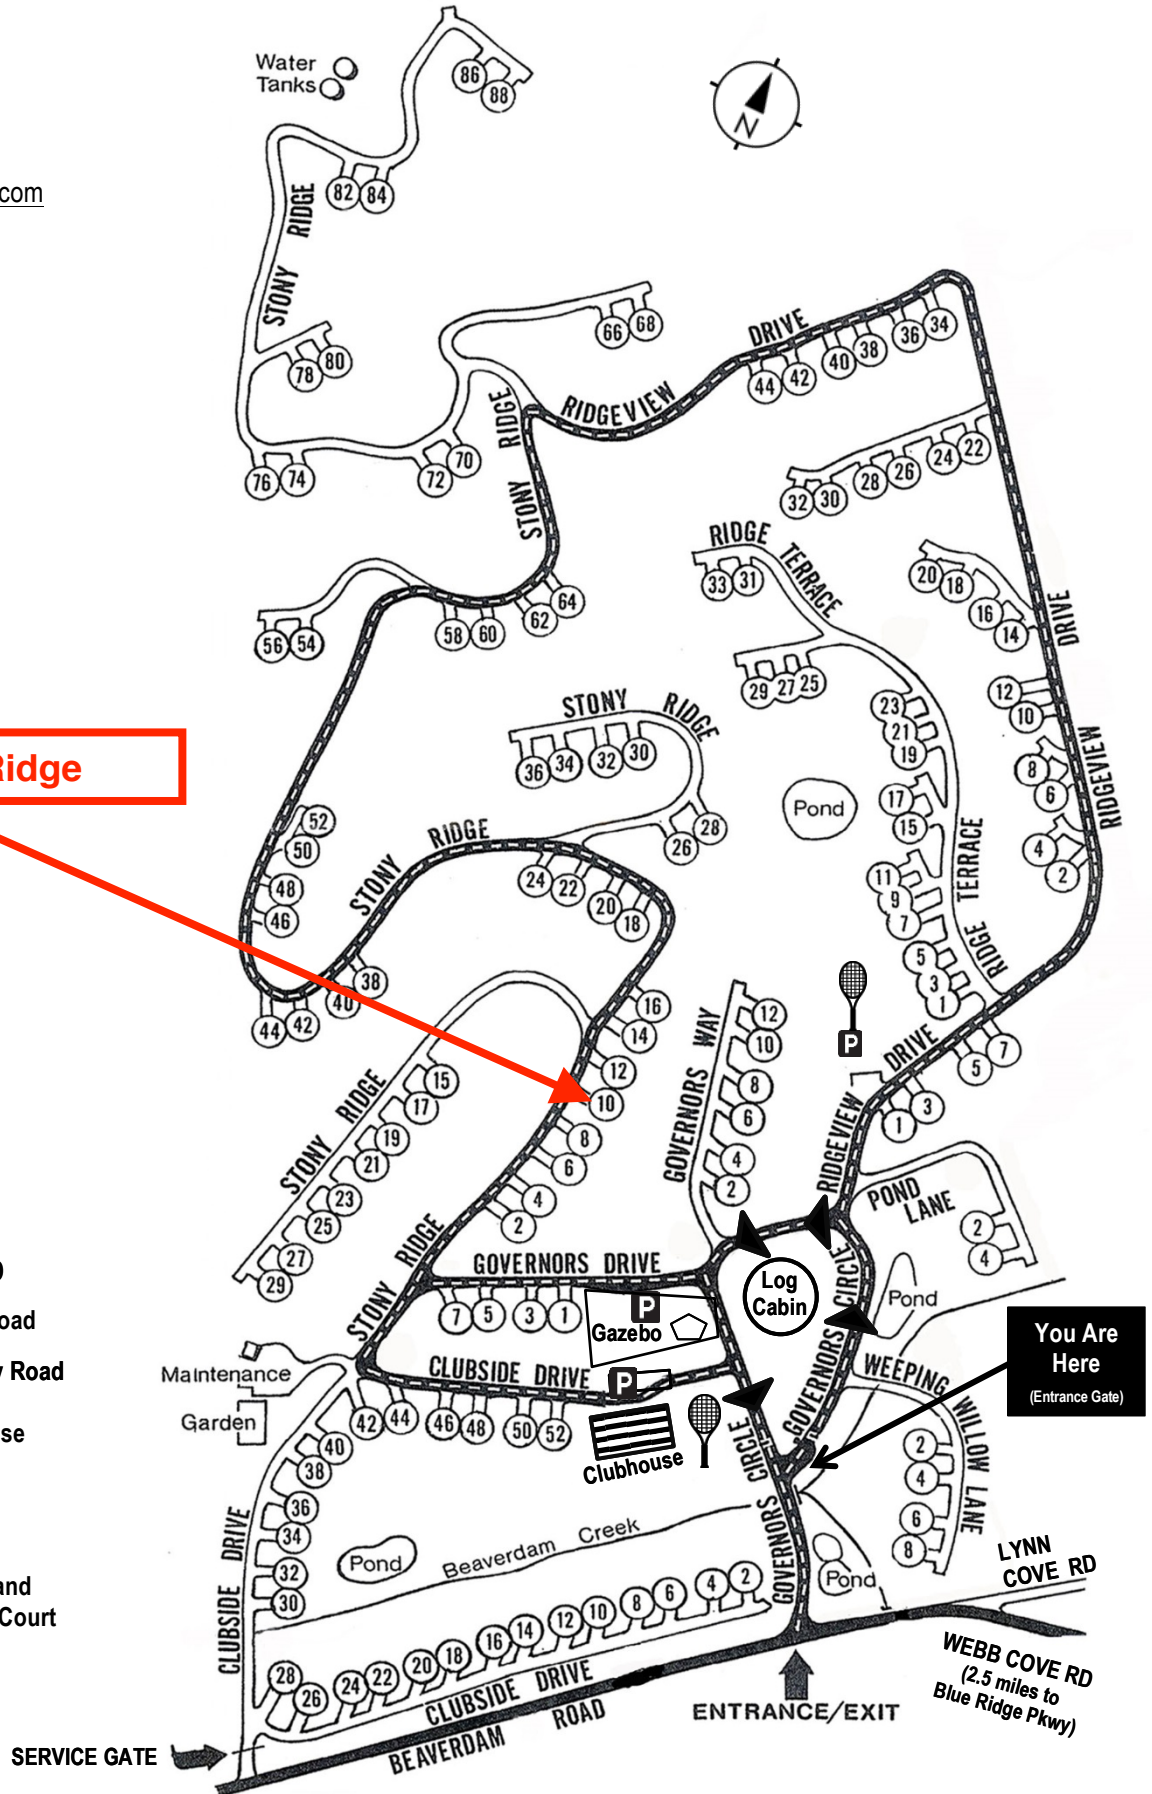

Beaverdam Run Condominium

Community Website

▶ BeaverdamRun.org

Sales Information

▶ BeaverdamRunCondo.com

Water Tanks

10 Stony Ridge

MAP LEGEND

-  Thru - Road
-  One Way Road
-  Clubhouse
-  Log Cabin
-  Tennis and Pickleball Court

You Are Here
(Entrance Gate)

WEBB COVE RD
(2.5 miles to Blue Ridge Pkwy)