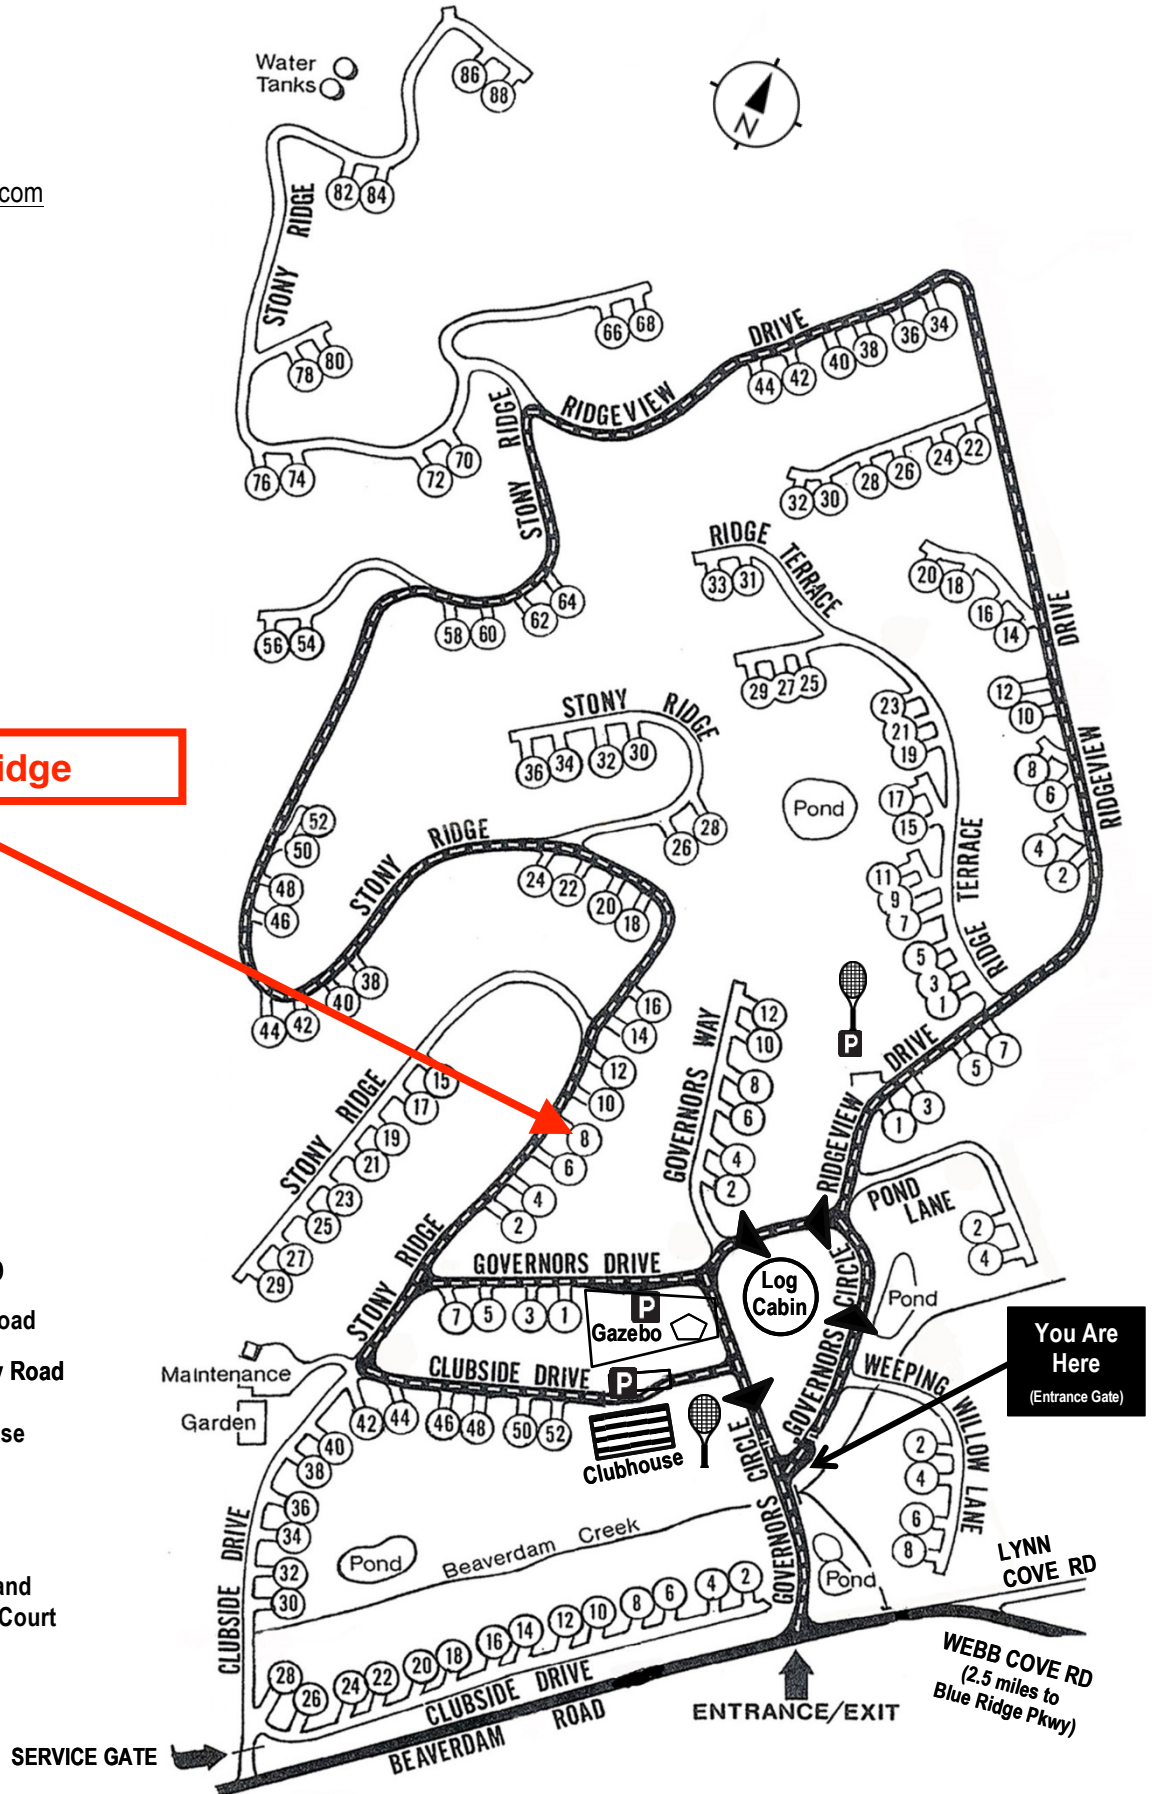

Beaverdam Run Condominium

Community Website

▶ BeaverdamRun.org

Sales Information

▶ BeaverdamRunCondo.com

Water Tanks

8 Stony Ridge

MAP LEGEND

-  Thru - Road
-  One Way Road
-  Clubhouse
-  Log Cabin
-  Tennis and Pickleball Court

You Are Here
(Entrance Gate)

WEBB COVE RD
(2.5 miles to Blue Ridge Pkwy)