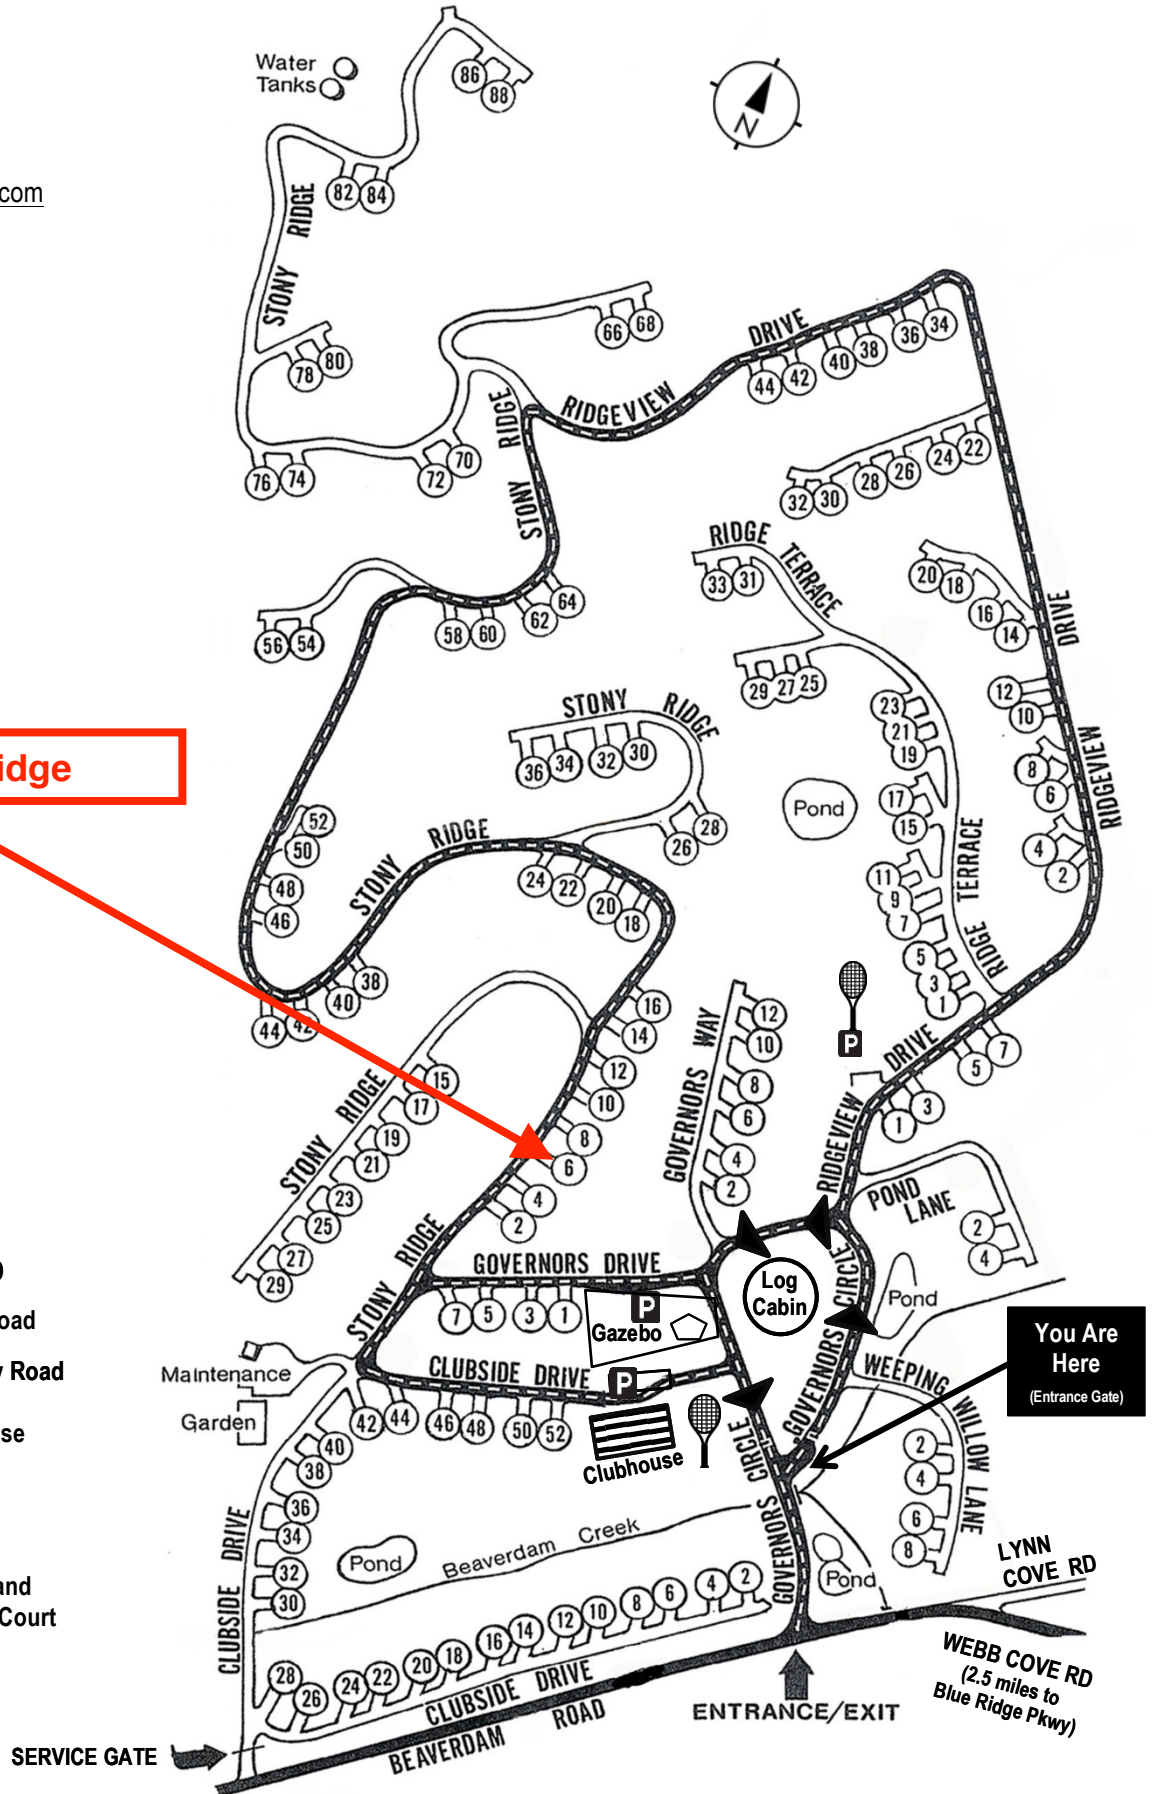

Beaverdam Run Condominium

Community Website

▶ BeaverdamRun.org

Sales Information

▶ BeaverdamRunCondo.com

Water Tanks

6 Stony Ridge

MAP LEGEND

-  Thru - Road
-  One Way Road
-  Clubhouse
-  Log Cabin
-  Tennis and Pickleball Court

You Are Here
(Entrance Gate)

WEBB COVE RD
(2.5 miles to Blue Ridge Pkwy)