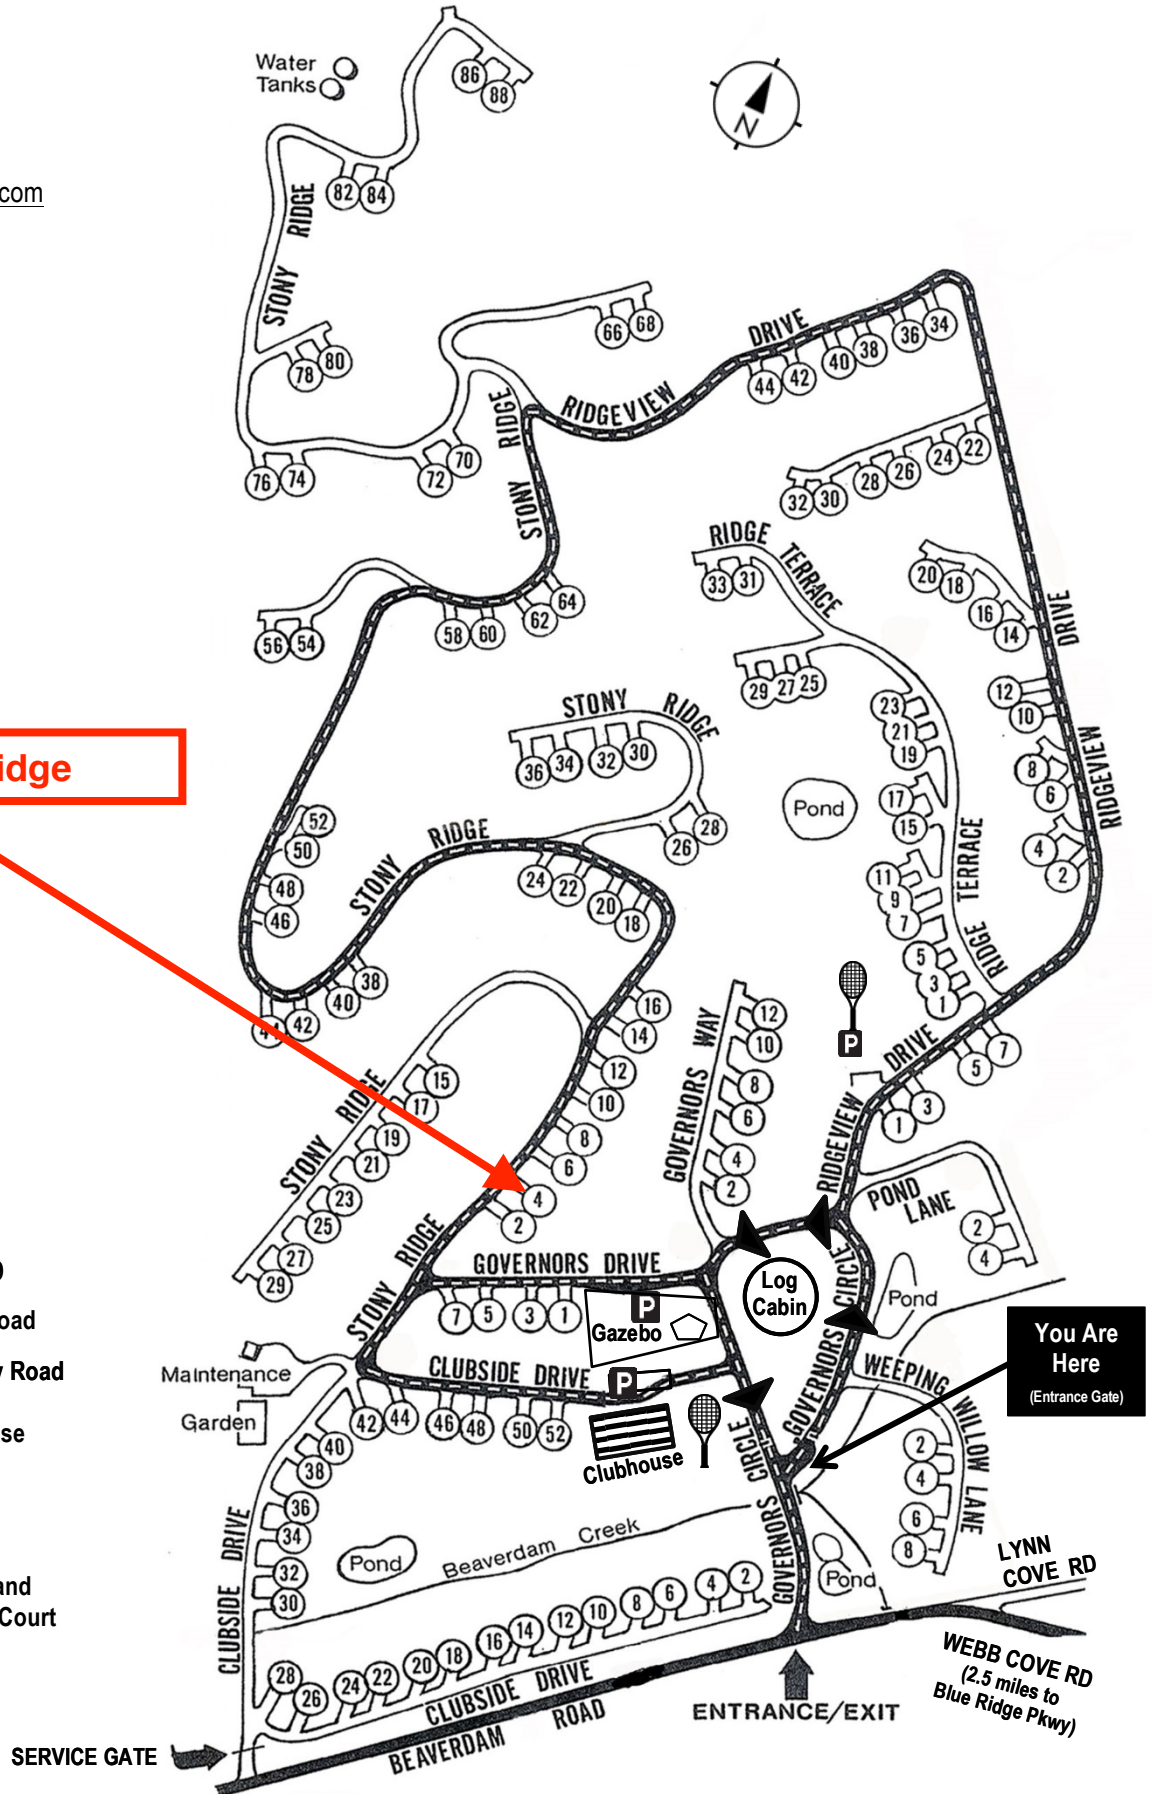

# Beaverdam Run Condominium

**Community Website**

▶ [BeaverdamRun.org](http://BeaverdamRun.org)

**Sales Information**

▶ [BeaverdamRunCondo.com](http://BeaverdamRunCondo.com)

Water Tanks

**4 Stony Ridge**

**MAP LEGEND**

-  Thru - Road
-  One Way Road
-  Clubhouse
-  Log Cabin
-  Tennis and Pickleball Court

**You Are Here**  
(Entrance Gate)

WEBB COVE RD  
(2.5 miles to Blue Ridge Pkwy)