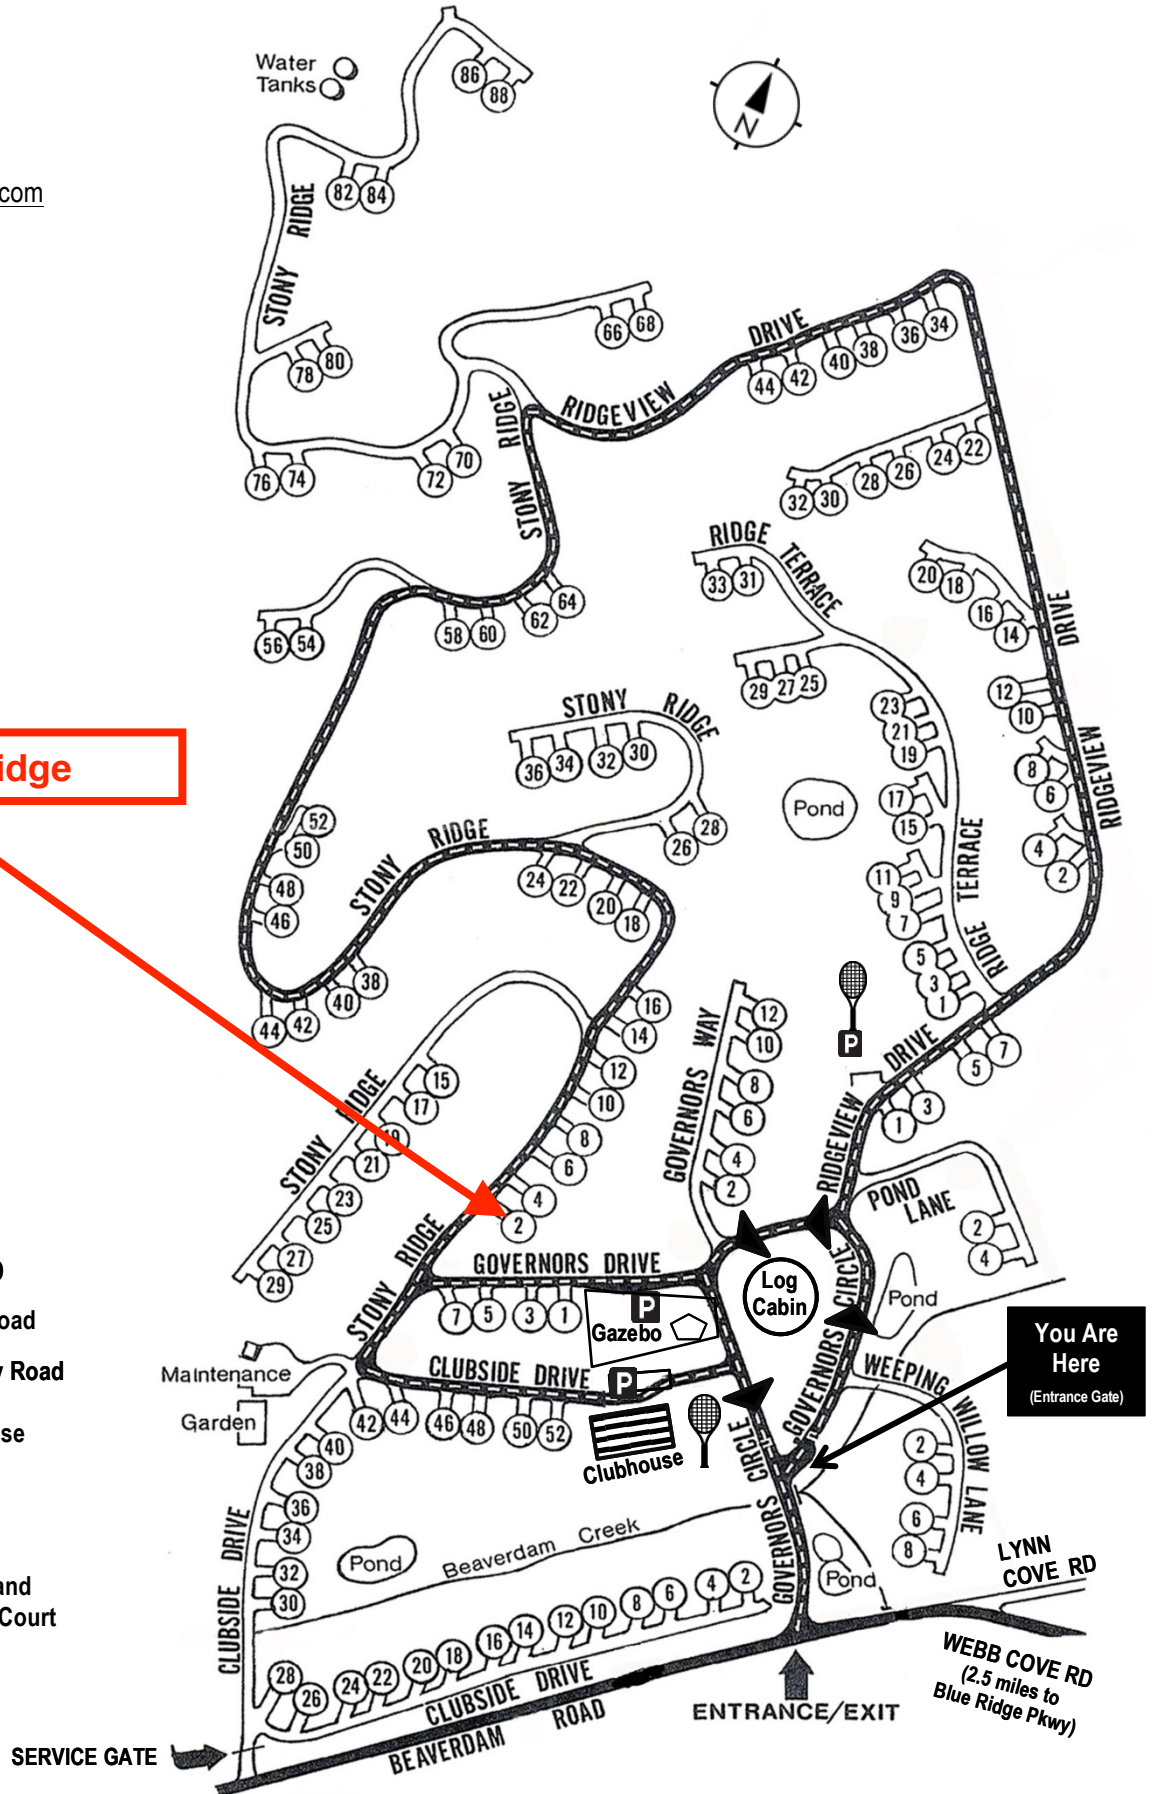

Beaverdam Run Condominium

Community Website

▶ BeaverdamRun.org

Sales Information

▶ BeaverdamRunCondo.com

Water Tanks

2 Stony Ridge

MAP LEGEND

-  Thru - Road
-  One Way Road
-  Clubhouse
-  Log Cabin
-  Tennis and Pickleball Court

You Are Here
(Entrance Gate)

WEBB COVE RD
(2.5 miles to Blue Ridge Pkwy)