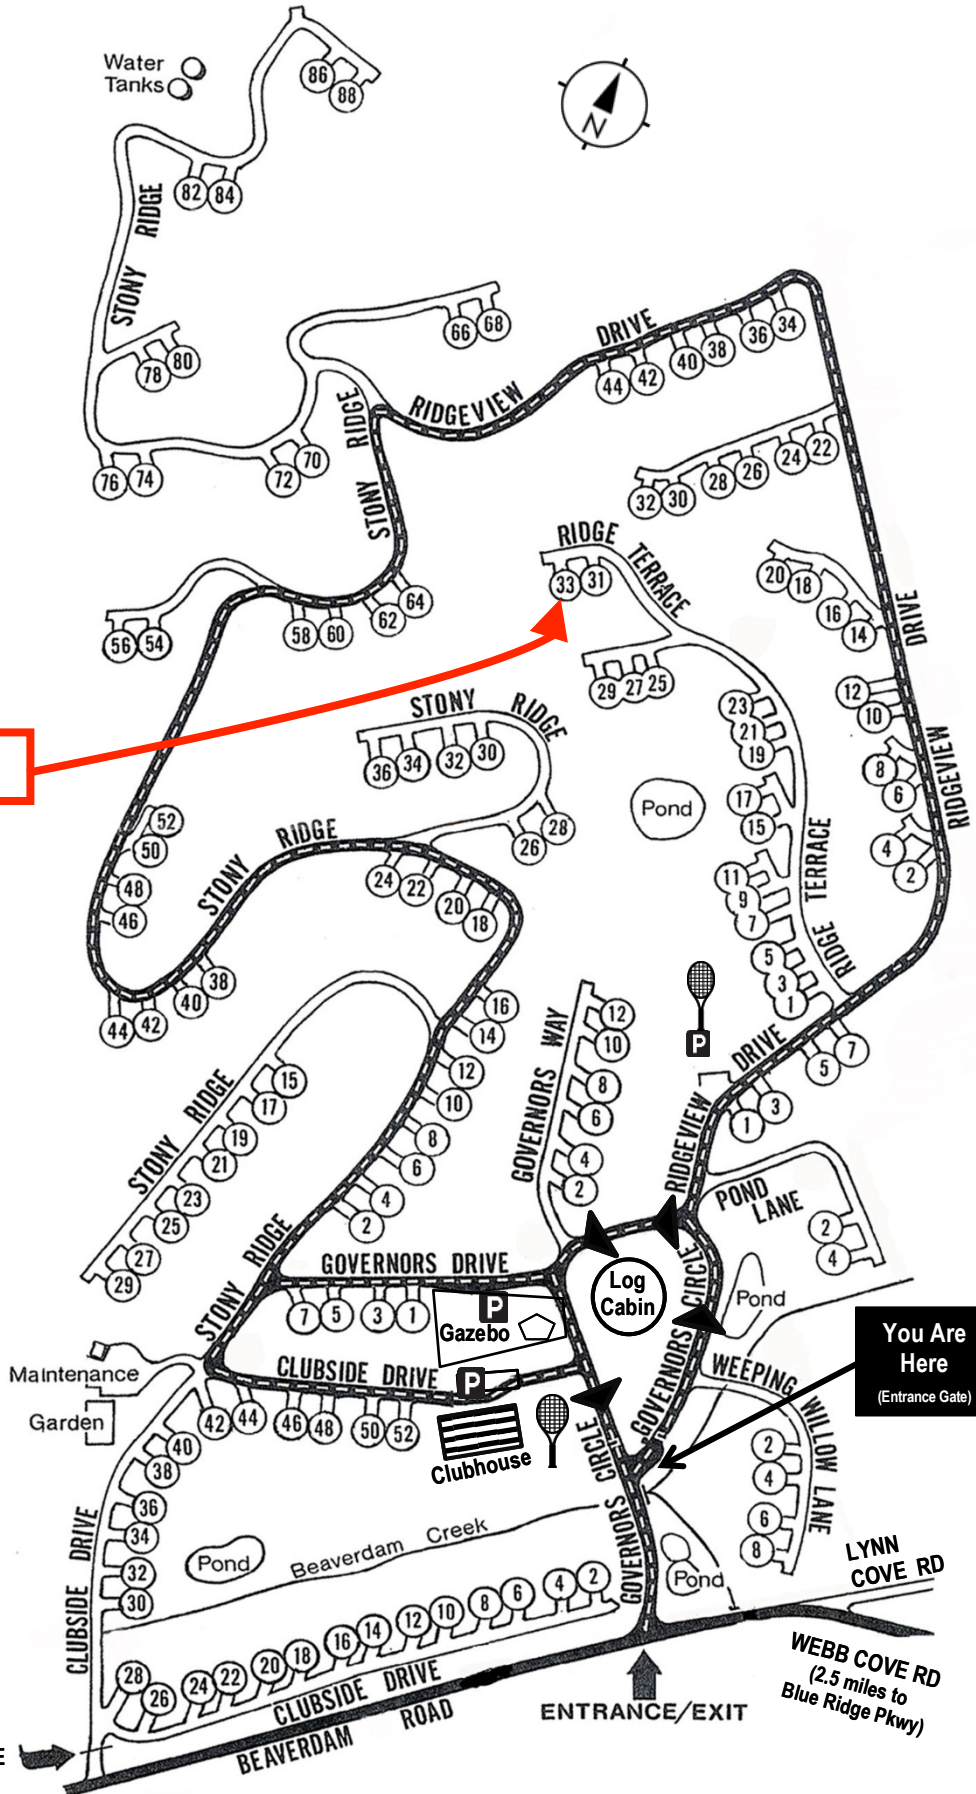

# Beaverdam Run Condominium

Community Website

▶ [BeaverdamRun.org](http://BeaverdamRun.org)

Sales Information

▶ [BeaverdamRunCondo.com](http://BeaverdamRunCondo.com)

Water Tanks

**33 Ridge Terrace**

## MAP LEGEND

-  Thru - Road
-  One Way Road
-  Clubhouse
-  Log Cabin
-  Tennis and Pickleball Court

**You Are Here**  
(Entrance Gate)

WEBB COVE RD  
(2.5 miles to Blue Ridge Pkwy)