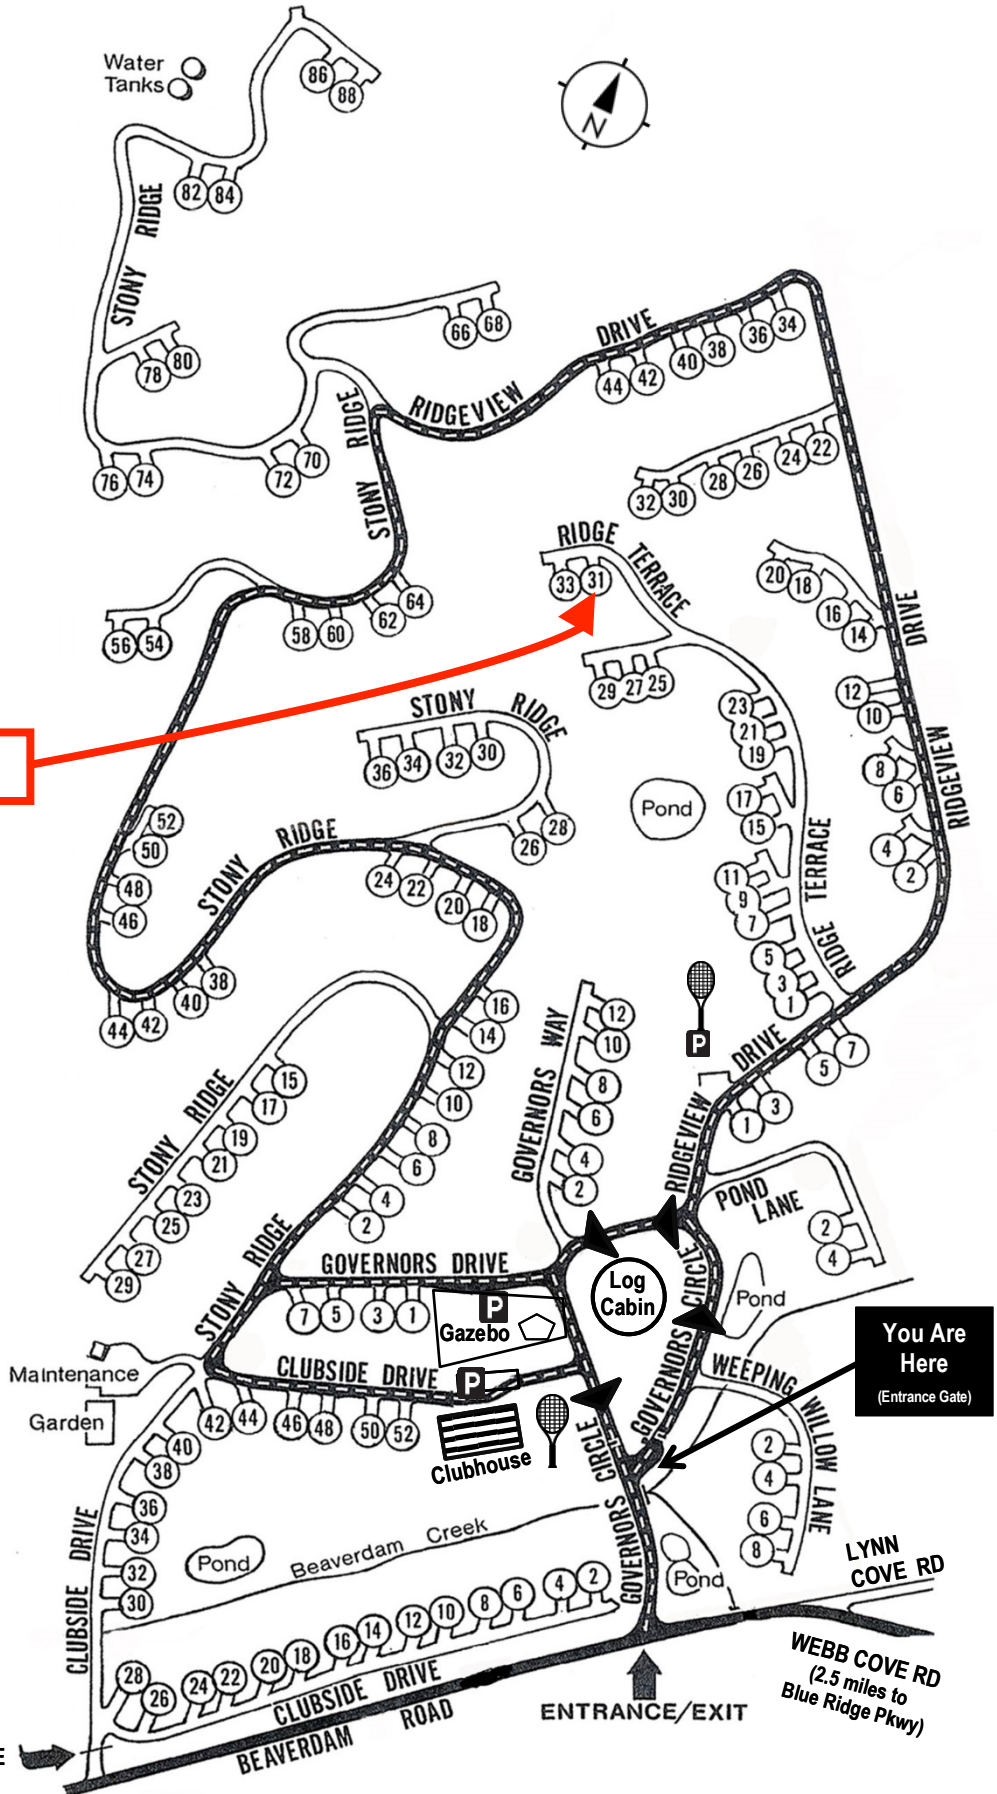

Beaverdam Run Condominium

Community Website

▶ BeaverdamRun.org

Sales Information

▶ BeaverdamRunCondo.com

Water Tanks

31 Ridge Terrace

MAP LEGEND

-  Thru - Road
-  One Way Road
-  Clubhouse
-  Log Cabin
-  Tennis and Pickleball Court

You Are Here
(Entrance Gate)

WEBB COVE RD
(2.5 miles to Blue Ridge Pkwy)