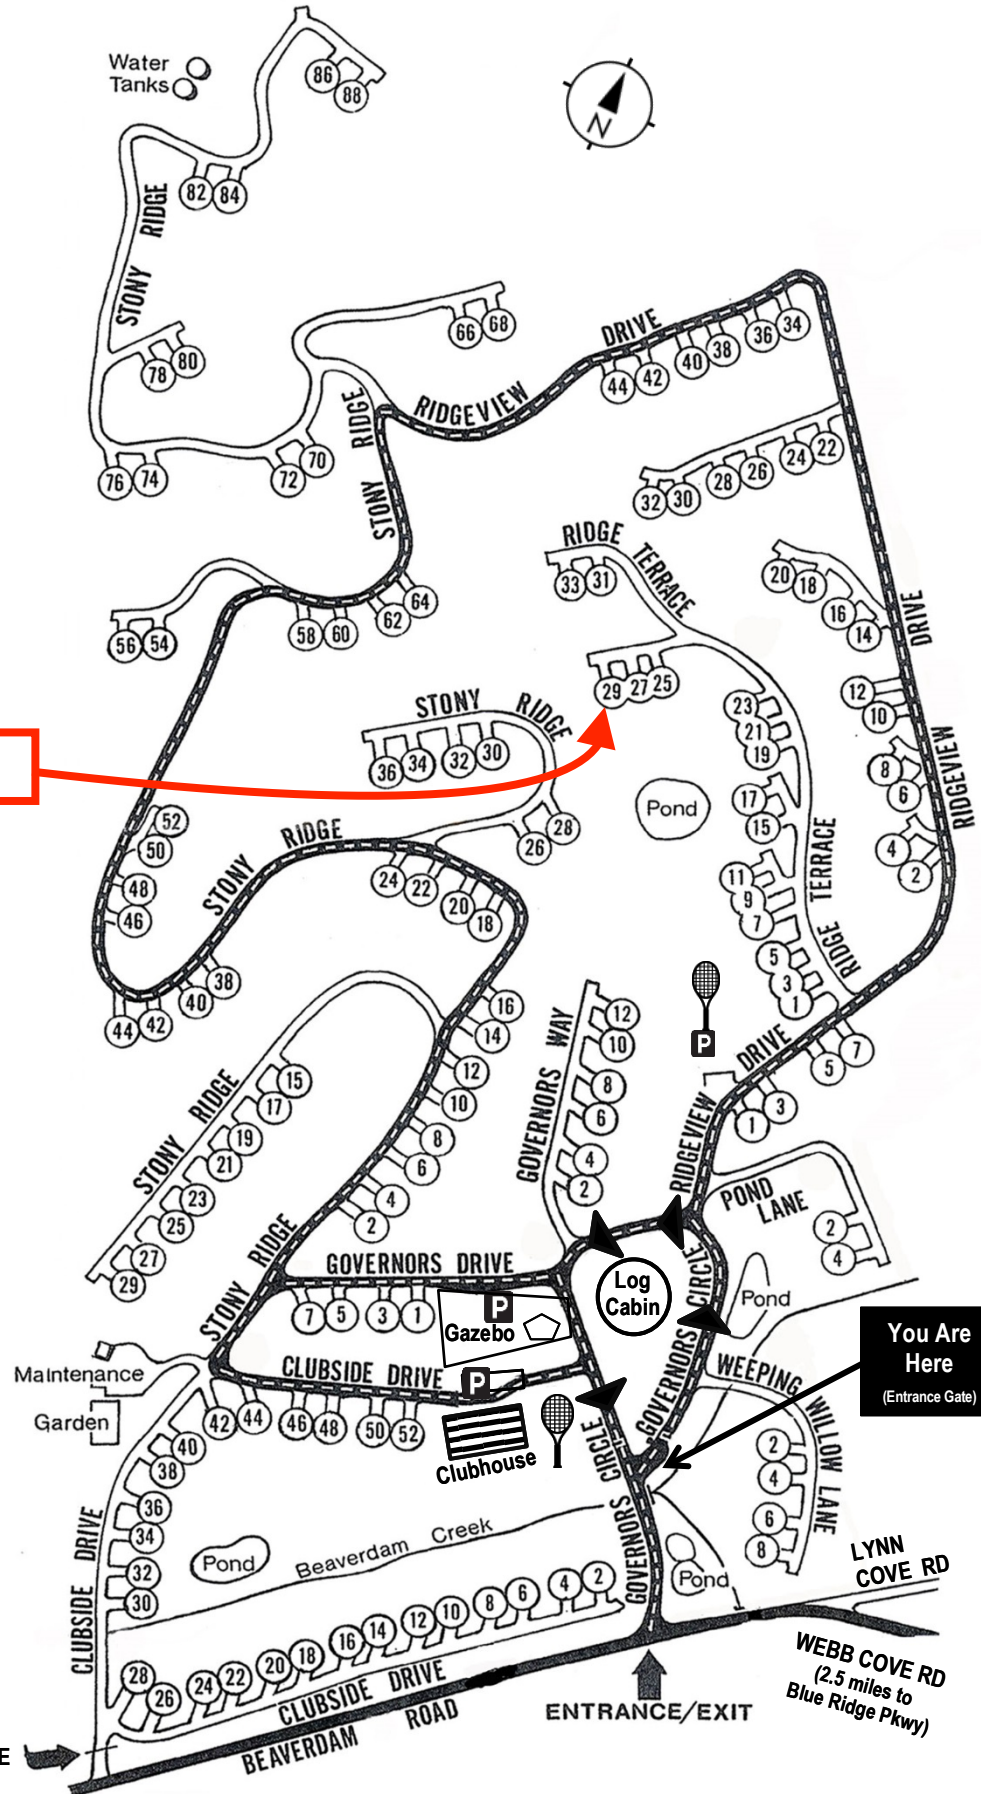

# Beaverdam Run Condominium

**Community Website**

▶ [BeaverdamRun.org](http://BeaverdamRun.org)

**Sales Information**

▶ [BeaverdamRunCondo.com](http://BeaverdamRunCondo.com)

Water Tanks

**29 Ridge Terrace**

**MAP LEGEND**

-  Thru - Road
-  One Way Road
-  Clubhouse
-  Log Cabin
-  Tennis and Pickleball Court

**You Are Here**  
(Entrance Gate)

SERVICE GATE

ENTRANCE/EXIT

WEBB COVE RD  
(2.5 miles to Blue Ridge Pkwy)