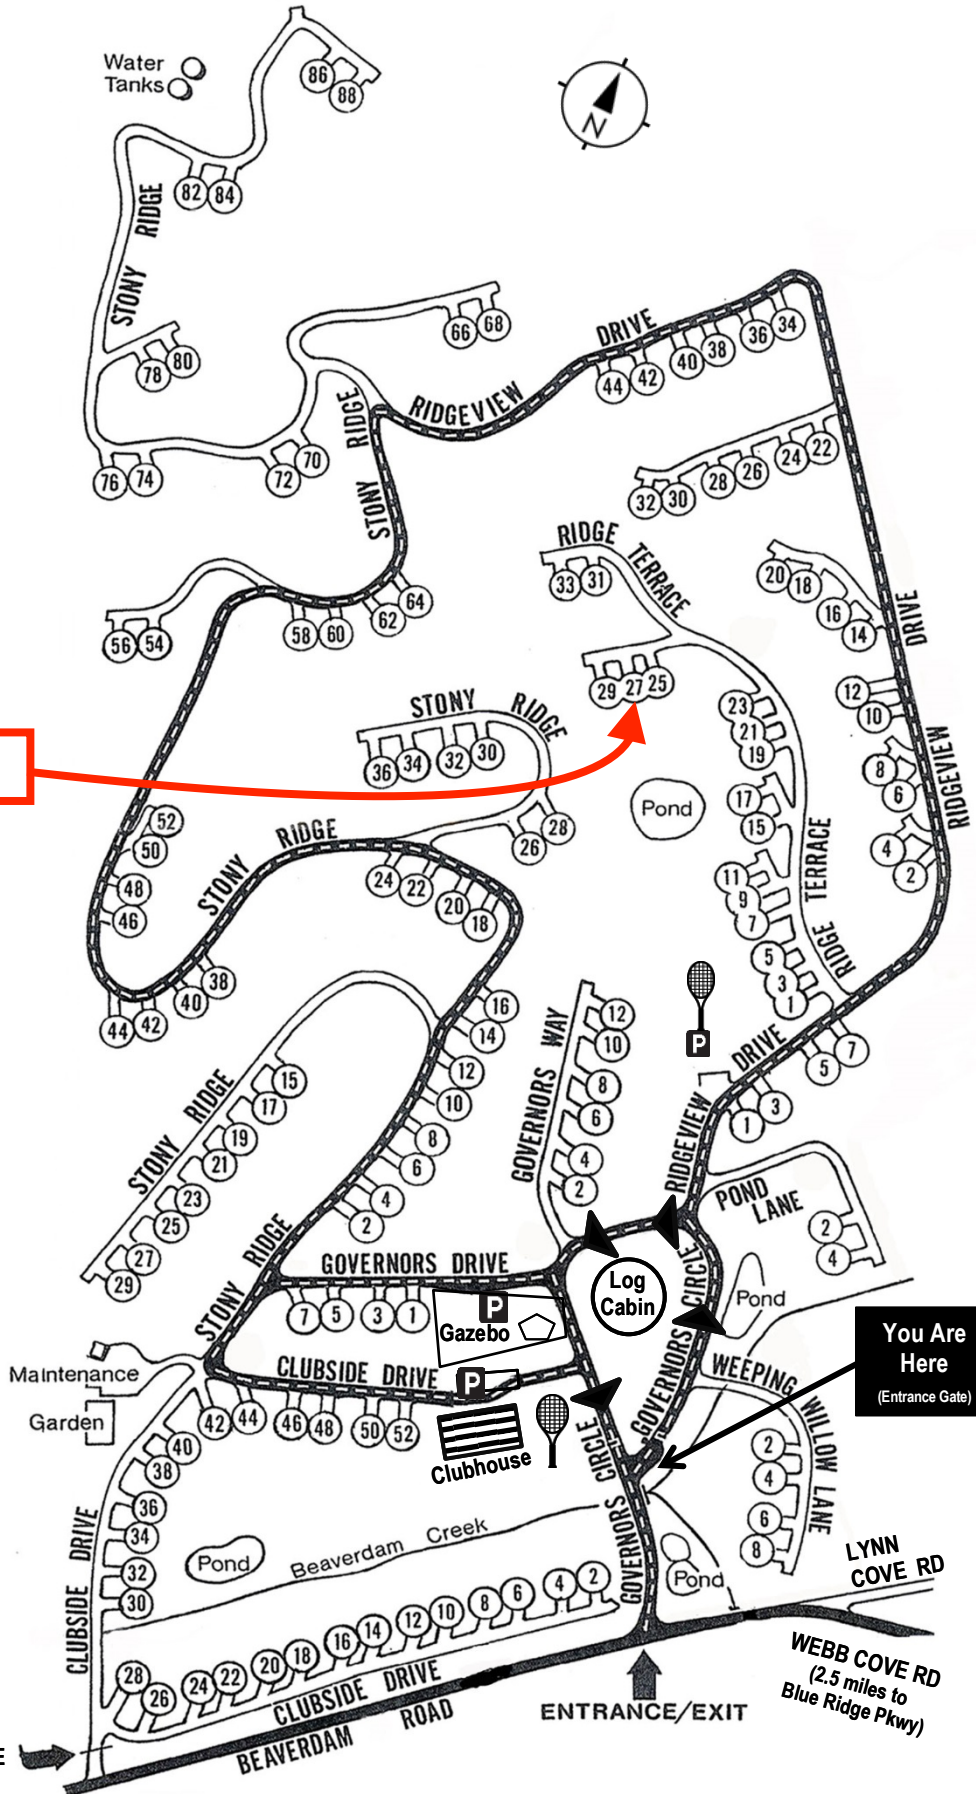

Beaverdam Run Condominium

Community Website

▶ BeaverdamRun.org

Sales Information

▶ BeaverdamRunCondo.com

Water Tanks

27 Ridge Terrace

MAP LEGEND

-  Thru - Road
-  One Way Road
-  Clubhouse
-  Log Cabin
-  Tennis and Pickleball Court

You Are Here
(Entrance Gate)

WEBB COVE RD
(2.5 miles to Blue Ridge Pkwy)