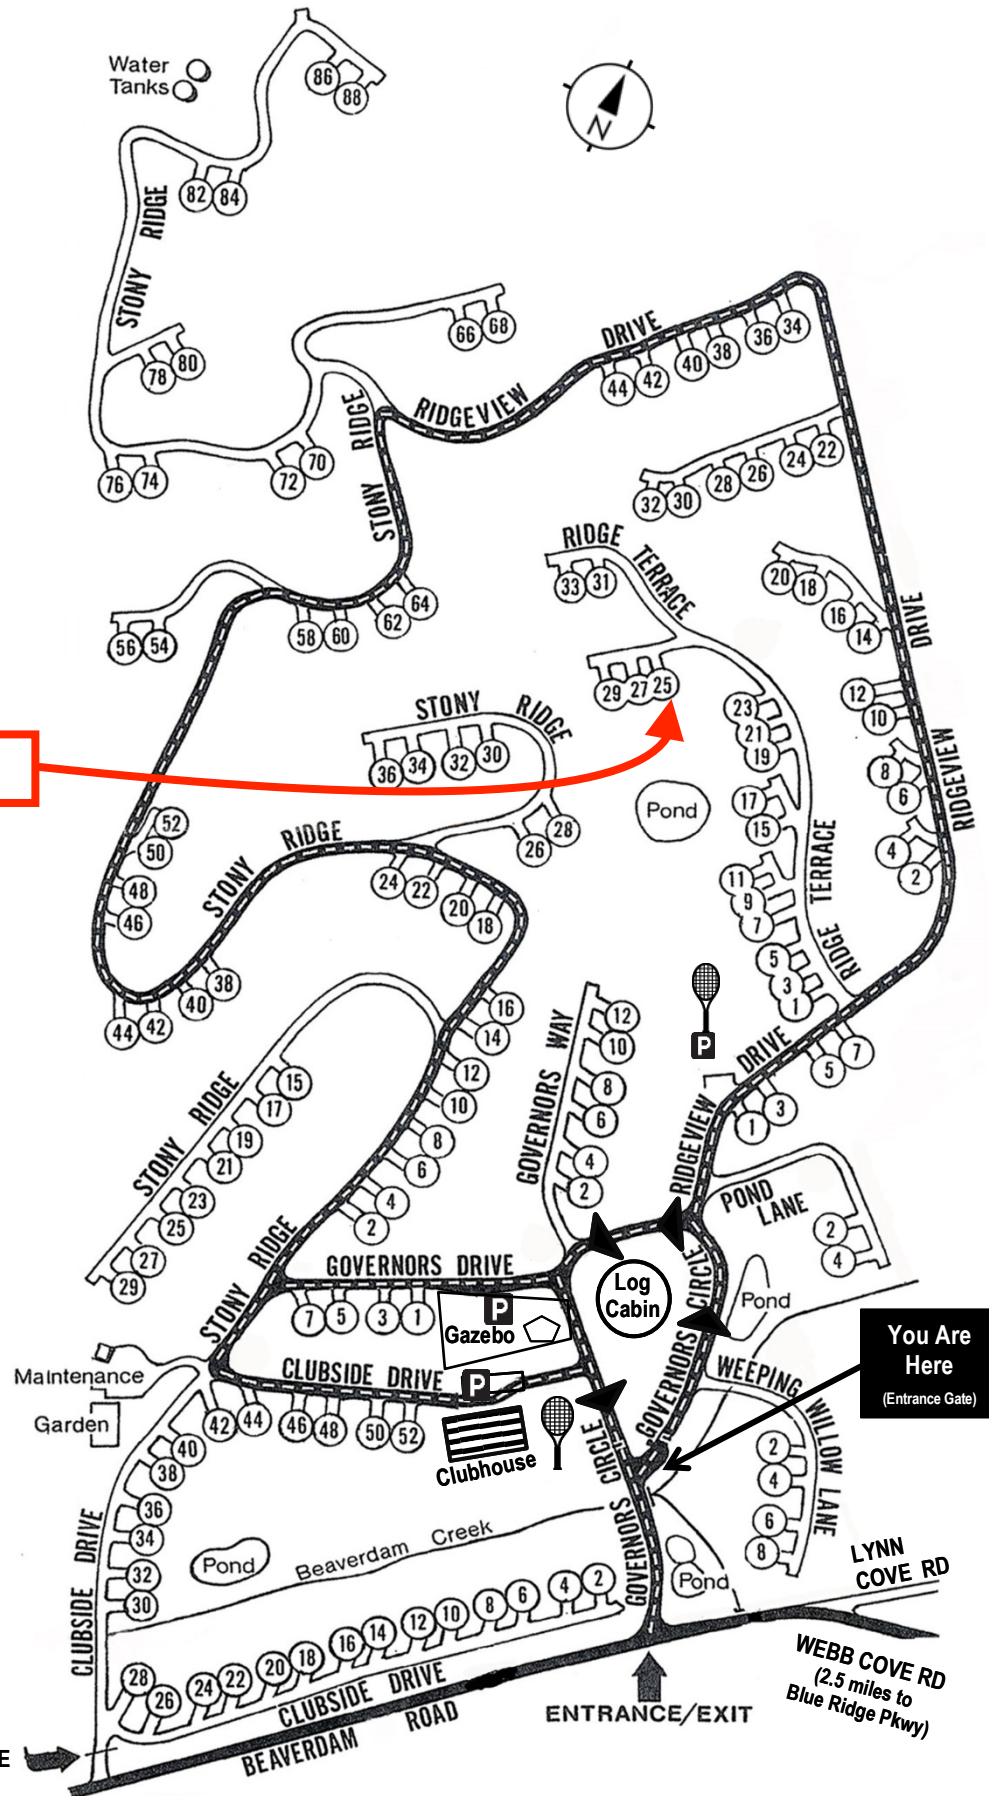

Beaverdam Run Condominium

Community Website

▶ BeaverdamRun.org

Sales Information

▶ BeaverdamRunCondo.com

Water Tanks

25 Ridge Terrace

MAP LEGEND

-  Thru - Road
-  One Way Road
-  Clubhouse
-  Log Cabin
-  Tennis and Pickleball Court

You Are Here
(Entrance Gate)

SERVICE GATE

ENTRANCE/EXIT

WEBB COVE RD
(2.5 miles to Blue Ridge Pkwy)