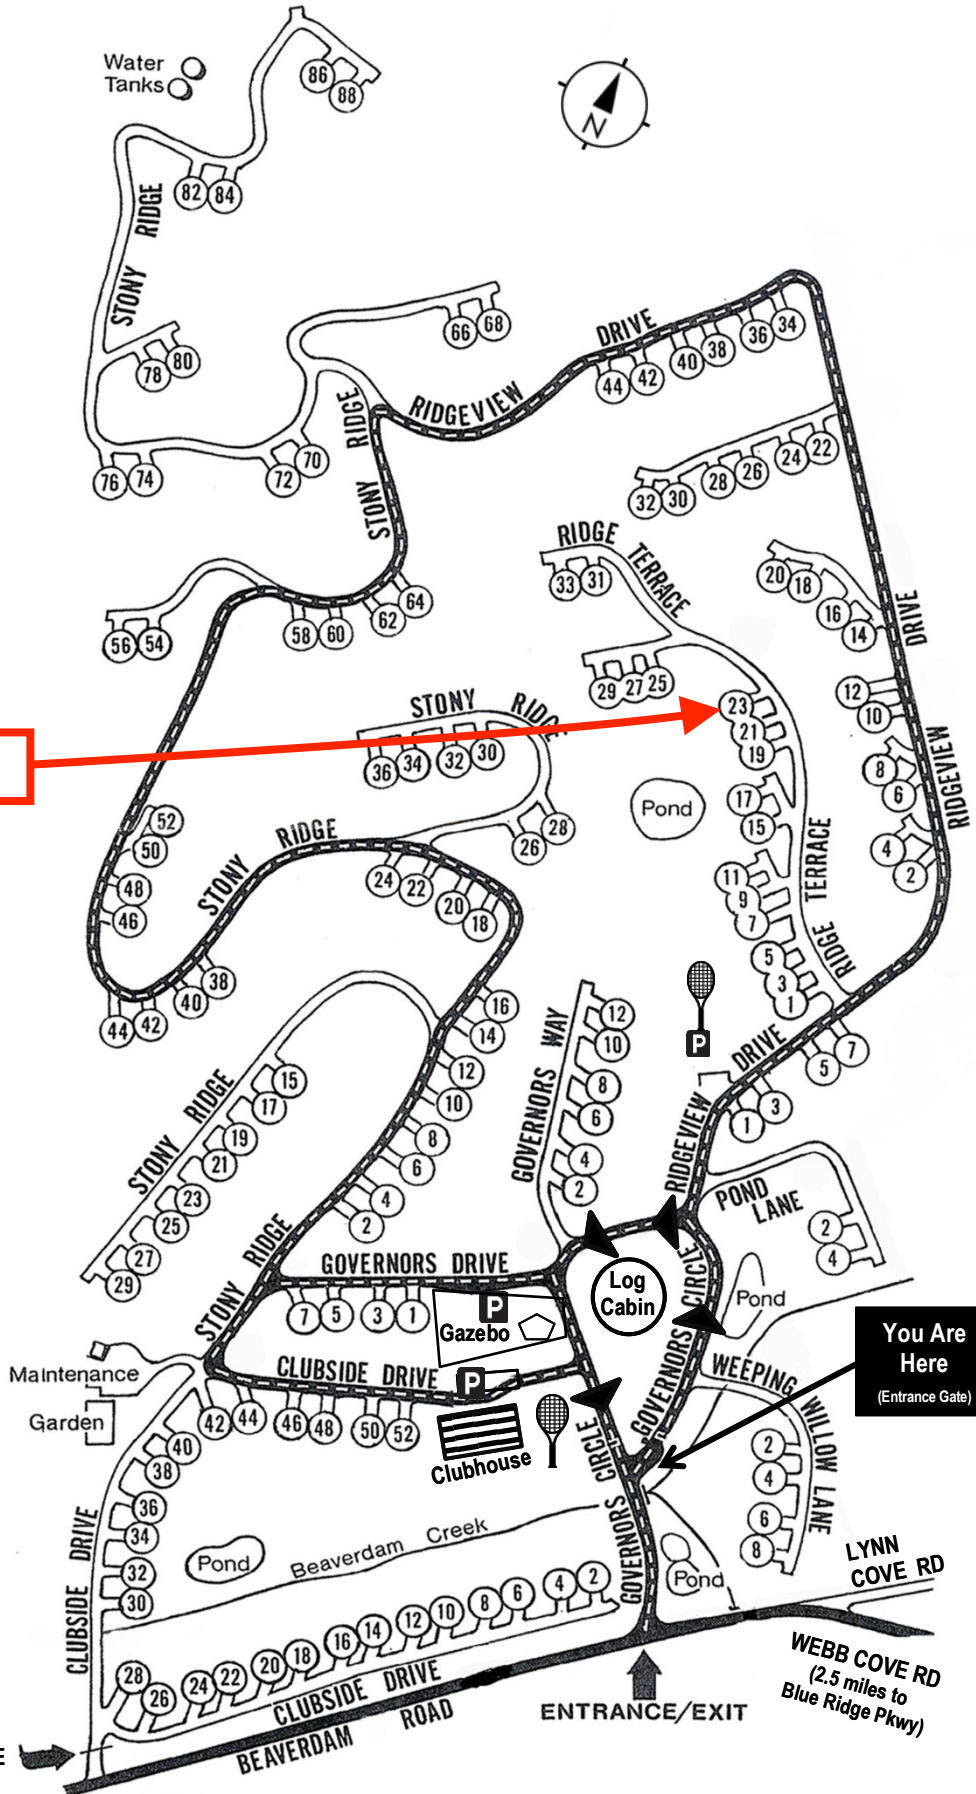

Beaverdam Run Condominium

Community Website

▶ BeaverdamRun.org

Sales Information

▶ BeaverdamRunCondo.com

Water Tanks

23 Ridge Terrace

MAP LEGEND

-  Thru - Road
-  One Way Road
-  Clubhouse
-  Log Cabin
-  Tennis and Pickleball Court

You Are Here
(Entrance Gate)

WEBB COVE RD
(2.5 miles to Blue Ridge Pkwy)