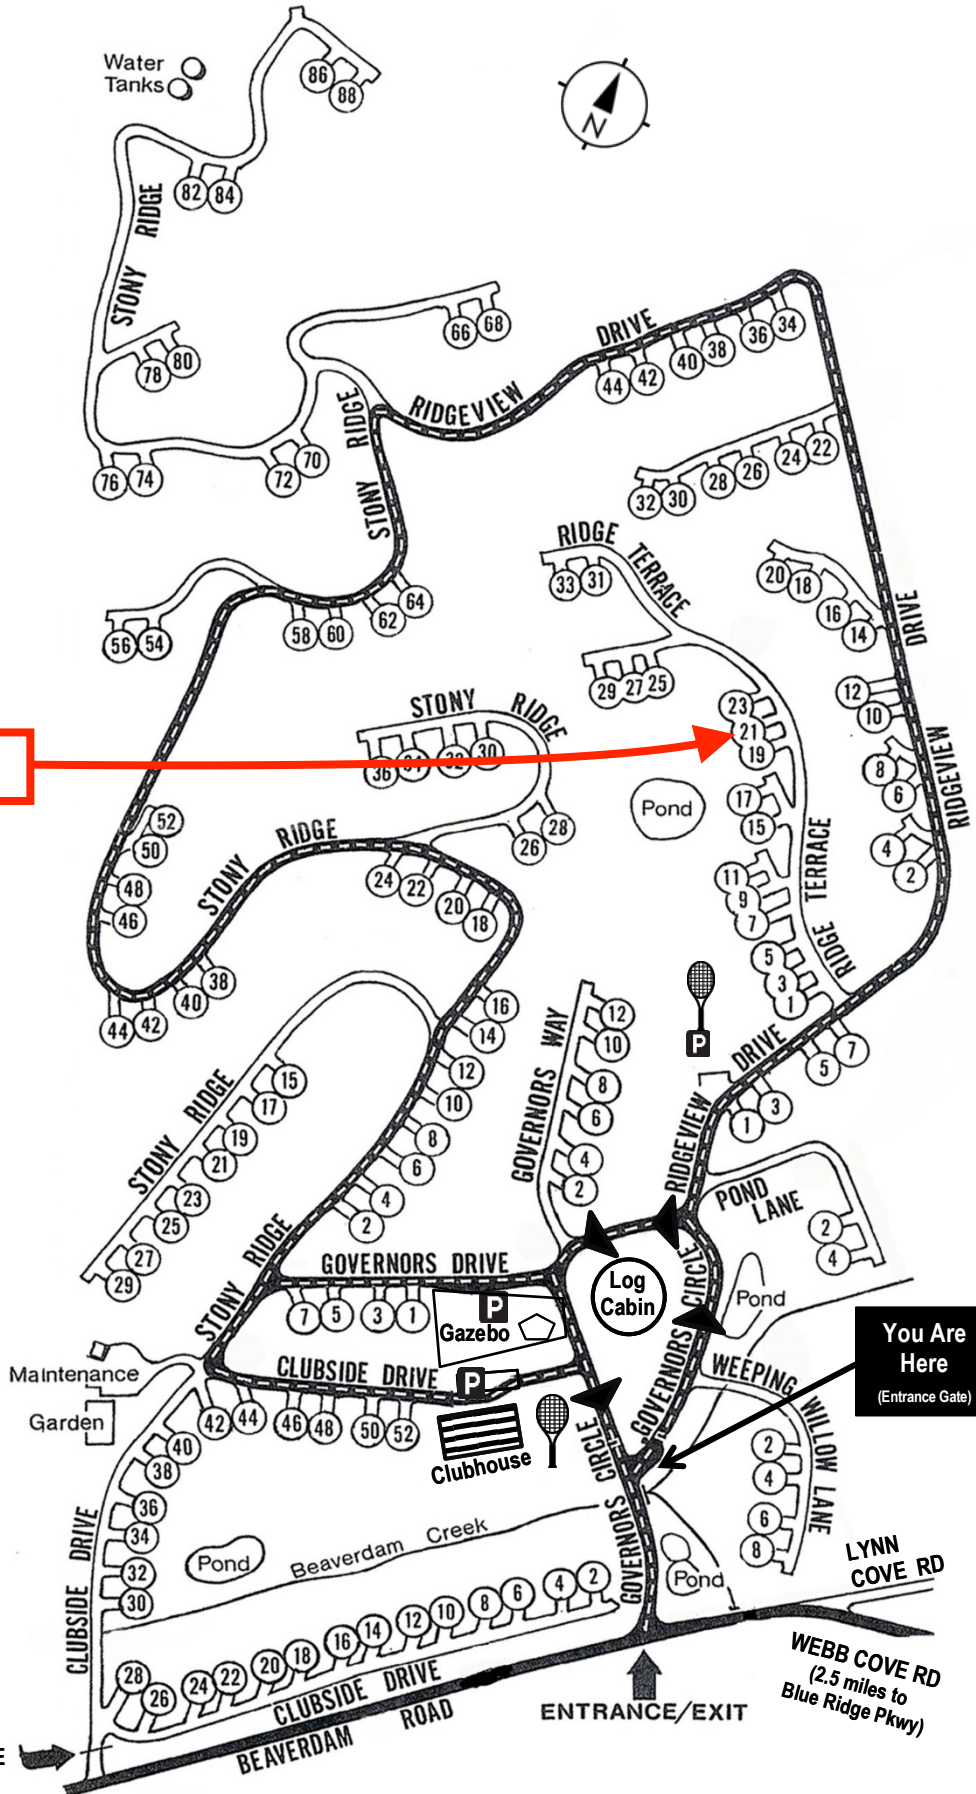

Beaverdam Run Condominium

Community Website

▶ BeaverdamRun.org

Sales Information

▶ BeaverdamRunCondo.com

Water Tanks

21 Ridge Terrace

MAP LEGEND

-  Thru - Road
-  One Way Road
-  Clubhouse
-  Log Cabin
-  Tennis and Pickleball Court

You Are Here
(Entrance Gate)

WEBB COVE RD
(2.5 miles to Blue Ridge Pkwy)