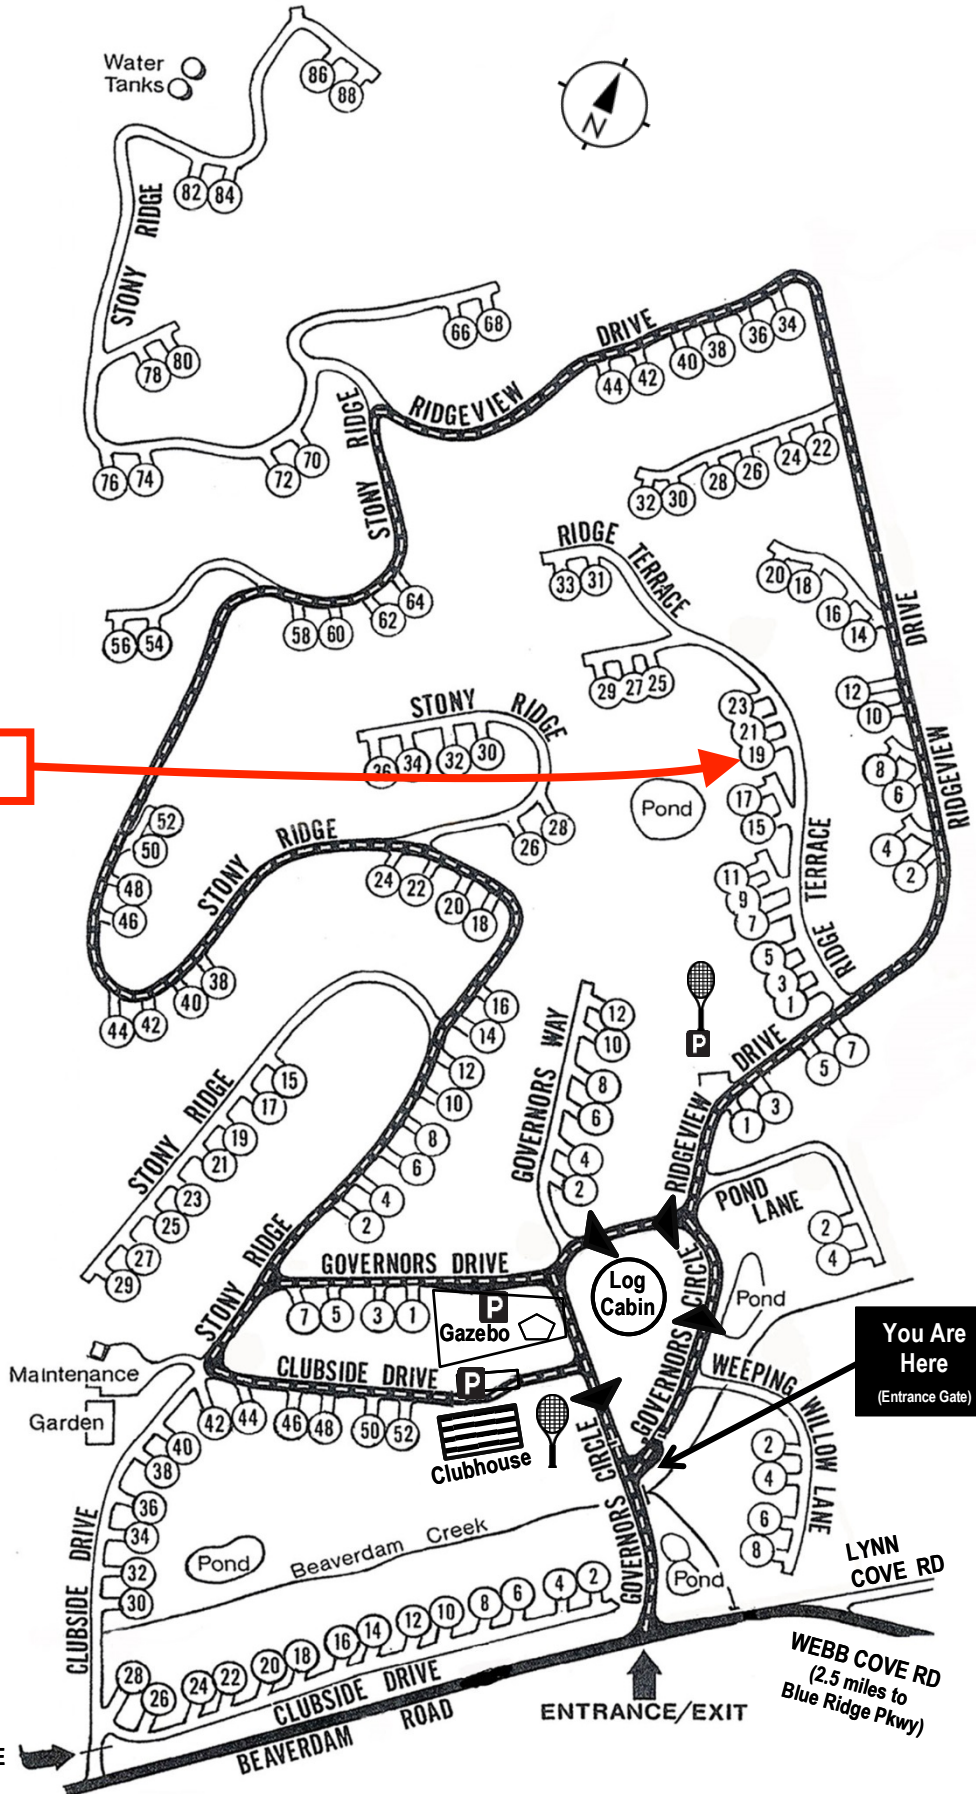

Beaverdam Run Condominium

Community Website

▶ BeaverdamRun.org

Sales Information

▶ BeaverdamRunCondo.com

Water Tanks

19 Ridge Terrace

MAP LEGEND

-  Thru - Road
-  One Way Road
-  Clubhouse
-  Log Cabin
-  Tennis and Pickleball Court

You Are Here
(Entrance Gate)

WEBB COVE RD
(2.5 miles to Blue Ridge Pkwy)