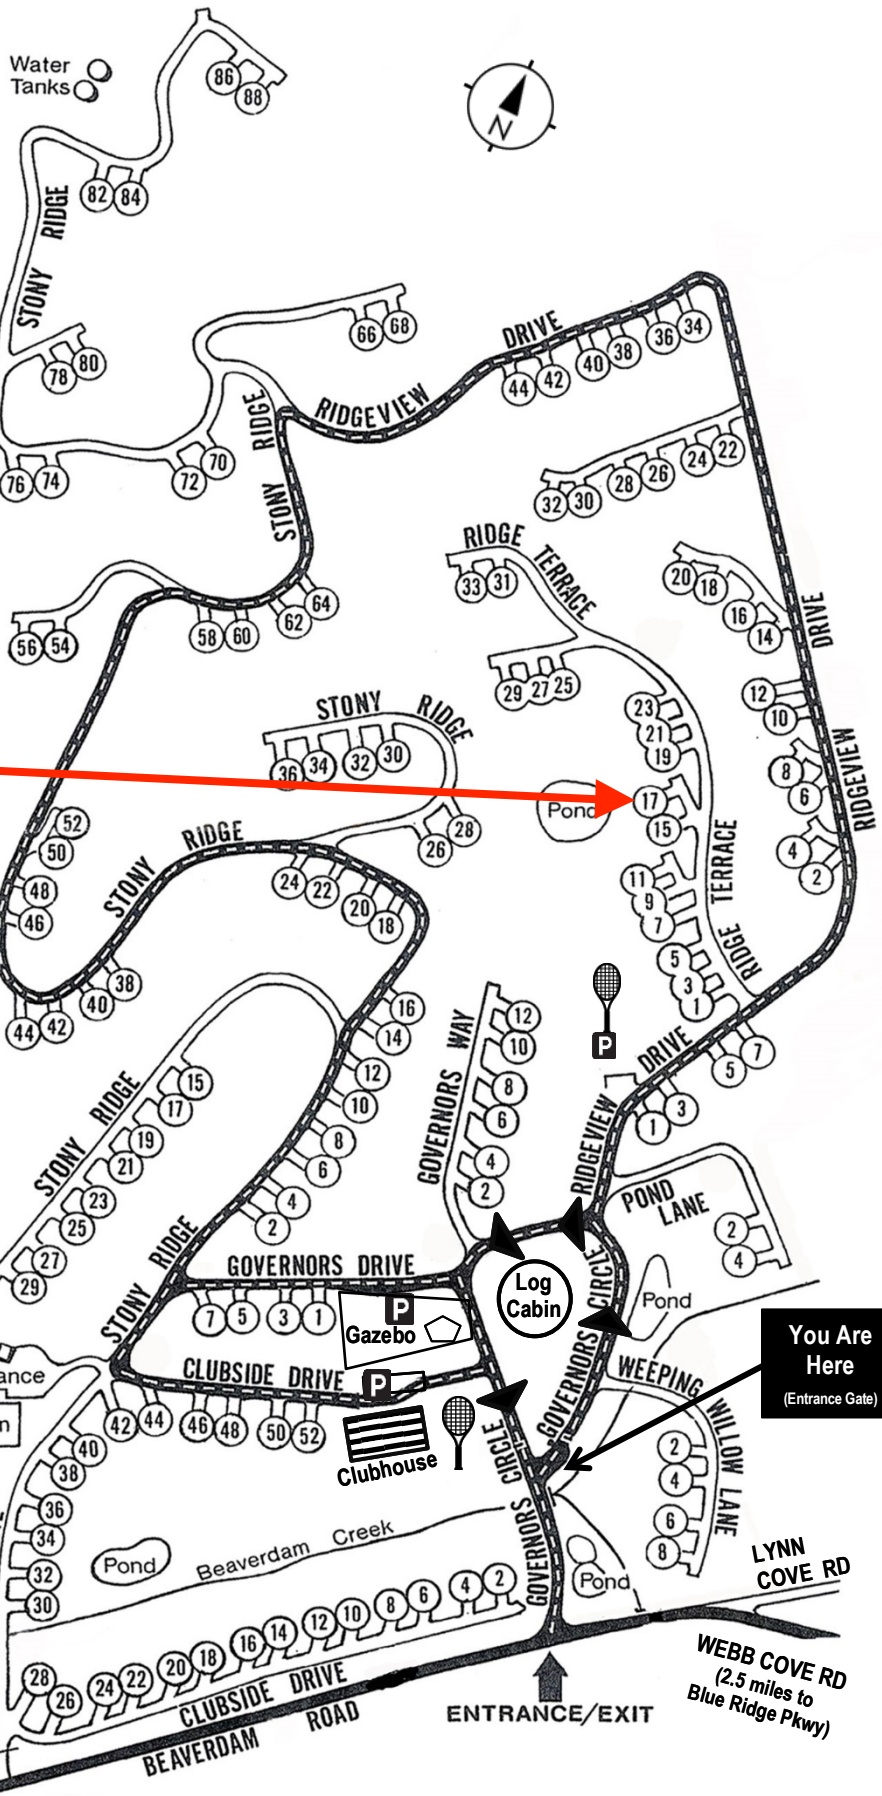

Beaverdam Run Condominium

Community Website

▶ BeaverdamRun.org

Sales Information

▶ BeaverdamRunCondo.com

17 Ridge Terrace

MAP LEGEND

-  Thru - Road
-  One Way Road
-  Clubhouse
-  Log Cabin
-  Tennis and Pickleball Court

You Are Here
(Entrance Gate)

WEBB COVE RD
(2.5 miles to Blue Ridge Pkwy)