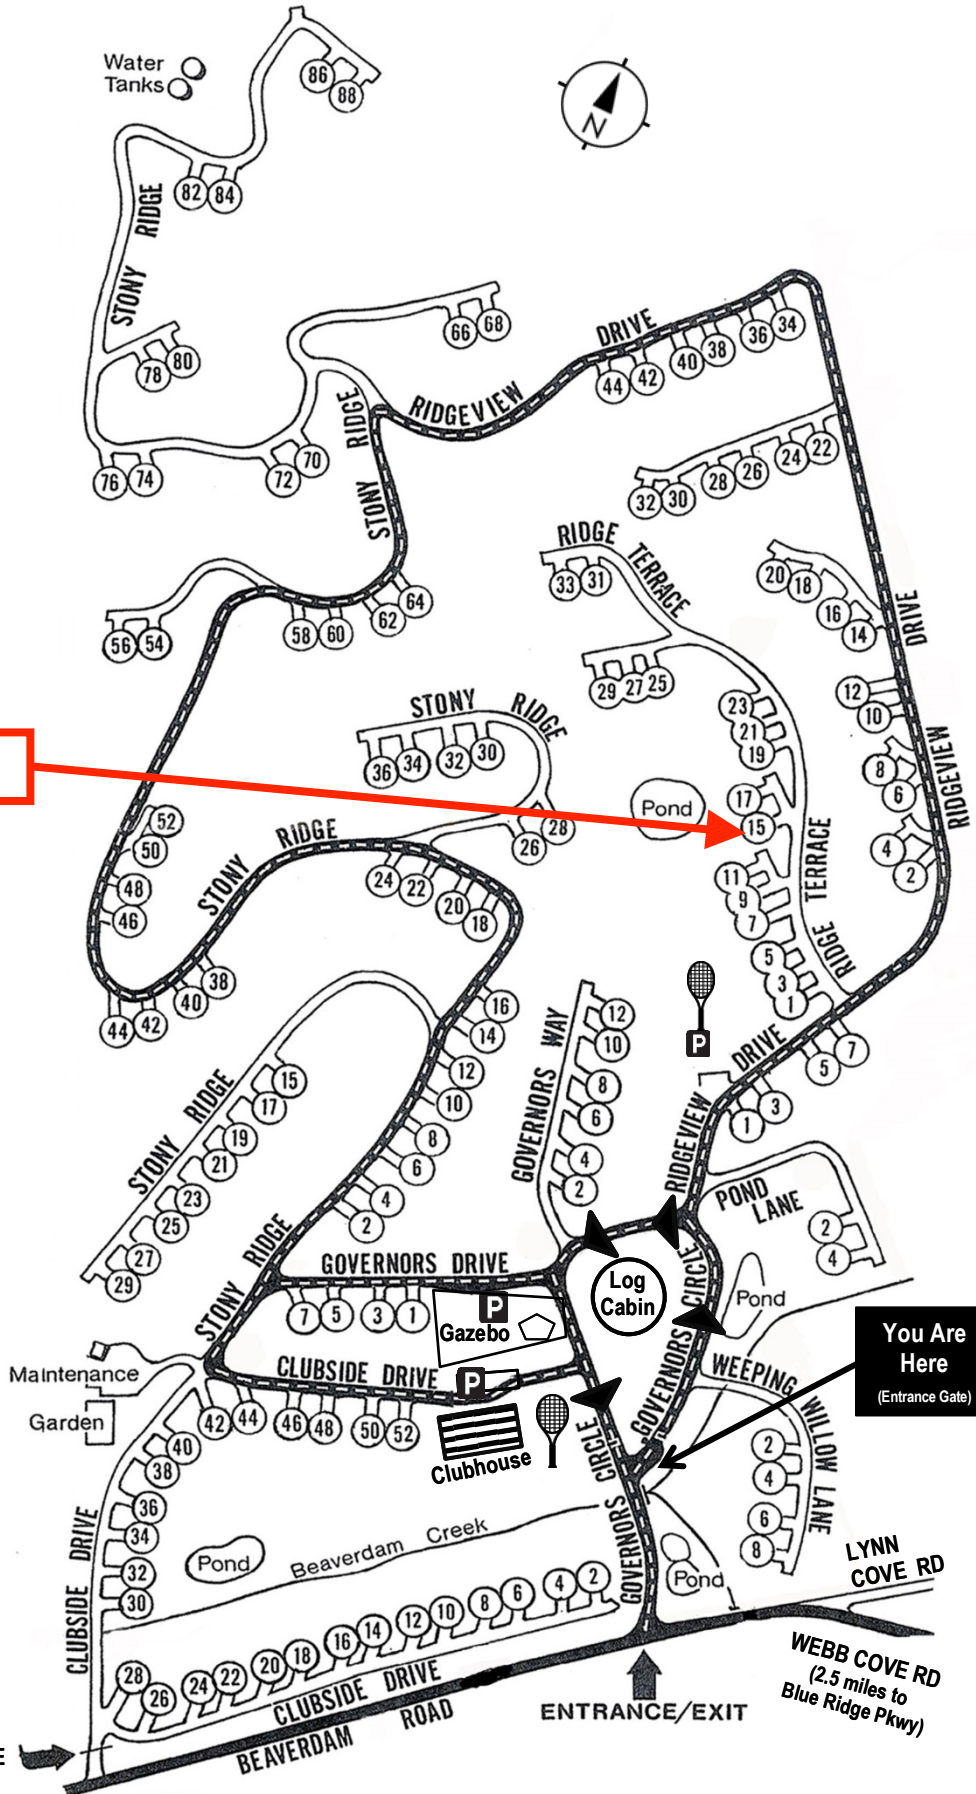

Beaverdam Run Condominium

Community Website

▶ BeaverdamRun.org

Sales Information

▶ BeaverdamRunCondo.com

Water Tanks

15 Ridge Terrace

MAP LEGEND

- Thru - Road
- One Way Road
- Clubhouse
- Log Cabin
- Tennis and Pickleball Court

You Are Here
(Entrance Gate)