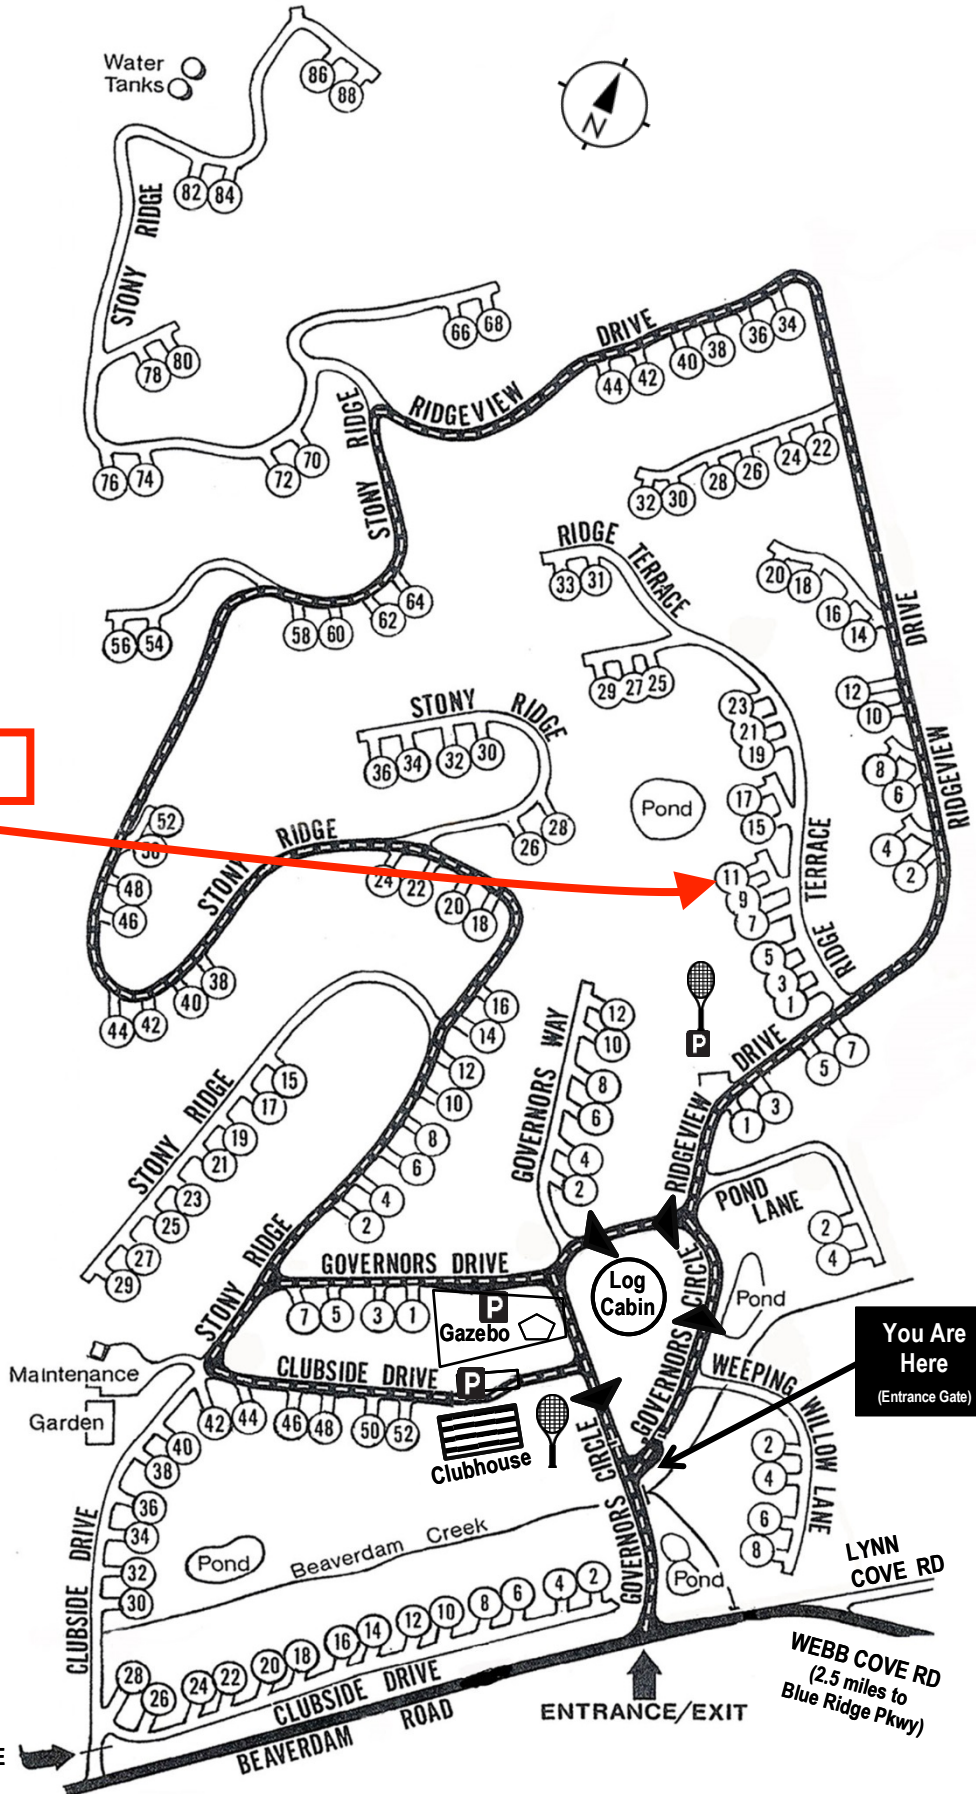

Beaverdam Run Condominium

Community Website

▶ BeaverdamRun.org

Sales Information

▶ BeaverdamRunCondo.com

Water Tanks

11 Ridge Terrace

MAP LEGEND

-  Thru - Road
-  One Way Road
-  Clubhouse
-  Log Cabin
-  Tennis and Pickleball Court

You Are Here
(Entrance Gate)

WEBB COVER RD
(2.5 miles to Blue Ridge Pkwy)