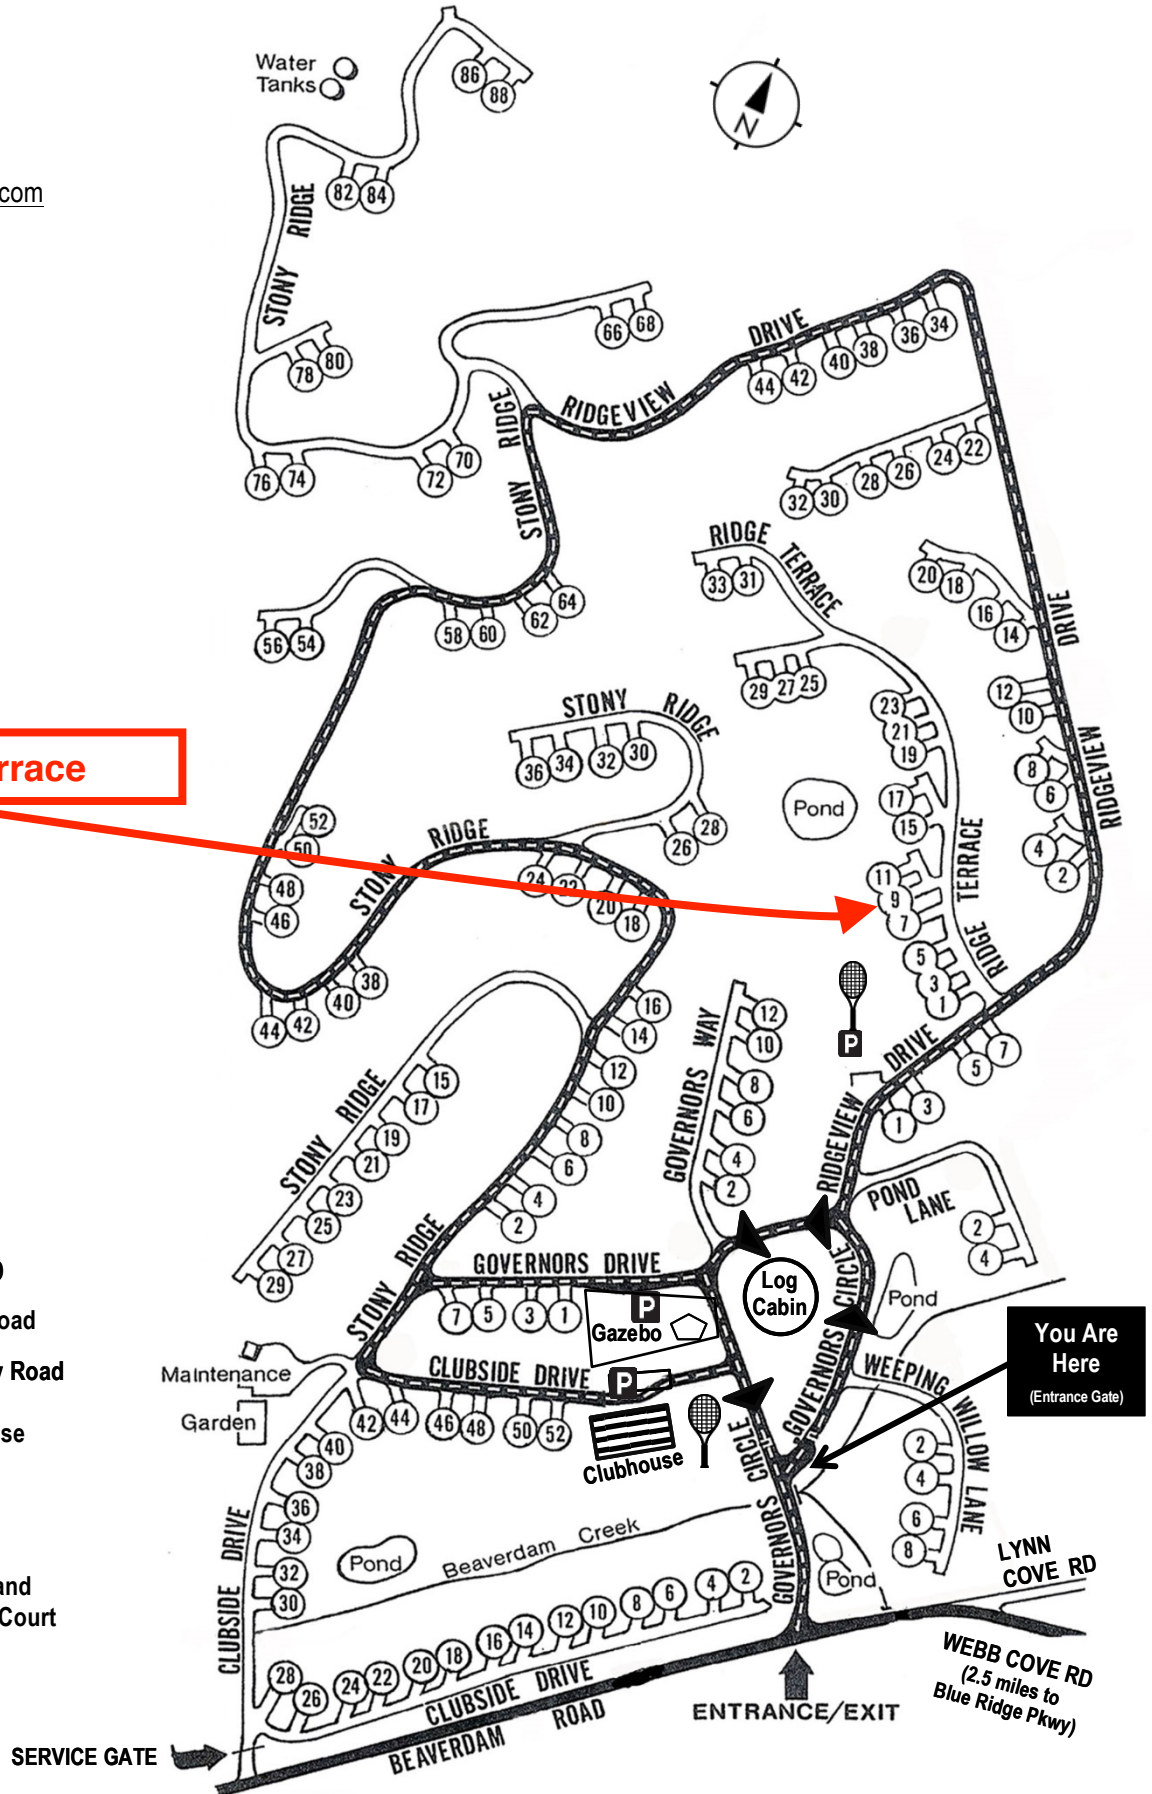

# Beaverdam Run Condominium

**Community Website**

▶ [BeaverdamRun.org](http://BeaverdamRun.org)

**Sales Information**

▶ [BeaverdamRunCondo.com](http://BeaverdamRunCondo.com)

Water Tanks

**9 Ridge Terrace**

**MAP LEGEND**

-  Thru - Road
-  One Way Road
-  Clubhouse
-  Log Cabin
-  Tennis and Pickleball Court

**You Are Here**  
(Entrance Gate)

**WEBB COVE RD**  
(2.5 miles to Blue Ridge Pkwy)

**SERVICE GATE**

**ENTRANCE/EXIT**