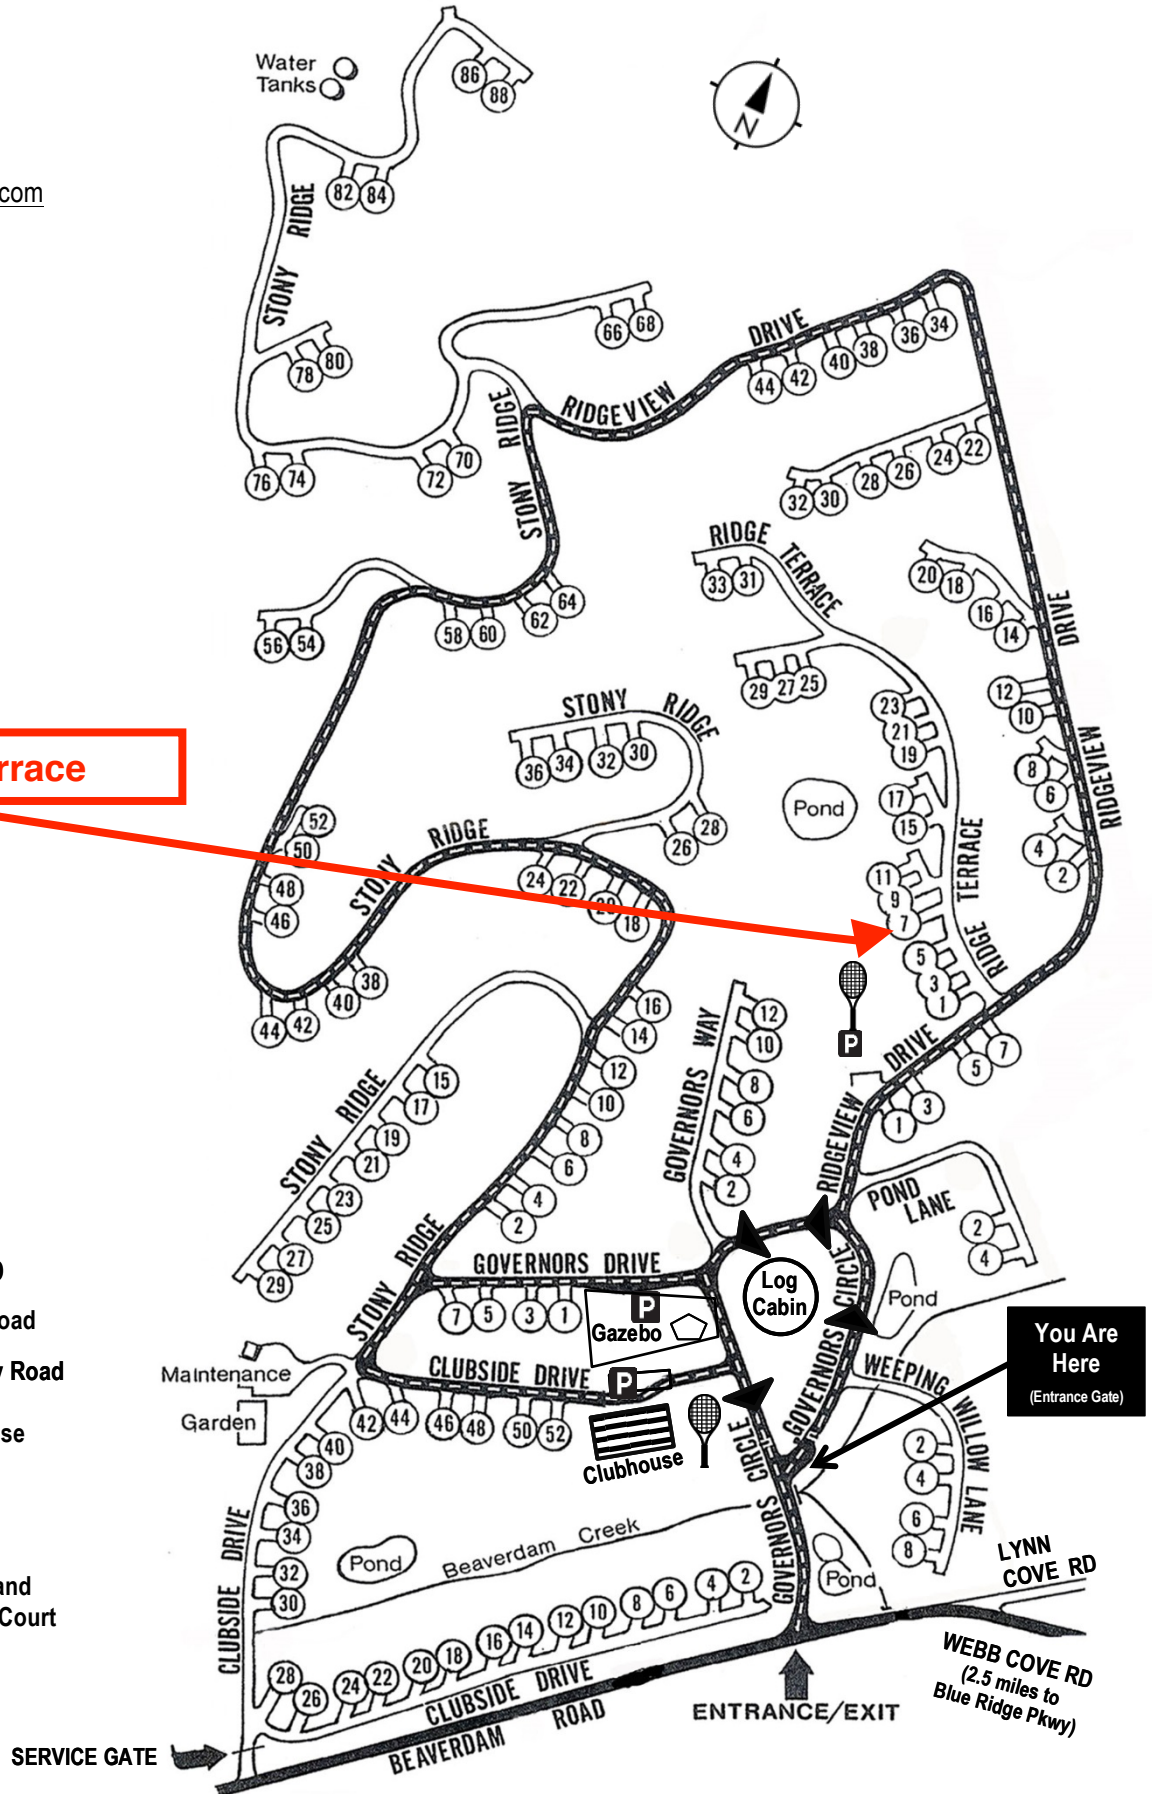

# Beaverdam Run Condominium

**Community Website**

▶ [BeaverdamRun.org](http://BeaverdamRun.org)

**Sales Information**

▶ [BeaverdamRunCondo.com](http://BeaverdamRunCondo.com)

Water Tanks

**7 Ridge Terrace**

**MAP LEGEND**

-  Thru - Road
-  One Way Road
-  Clubhouse
-  Log Cabin
-  Tennis and Pickleball Court

**You Are Here**  
(Entrance Gate)

WEBB COVE RD  
(2.5 miles to Blue Ridge Pkwy)