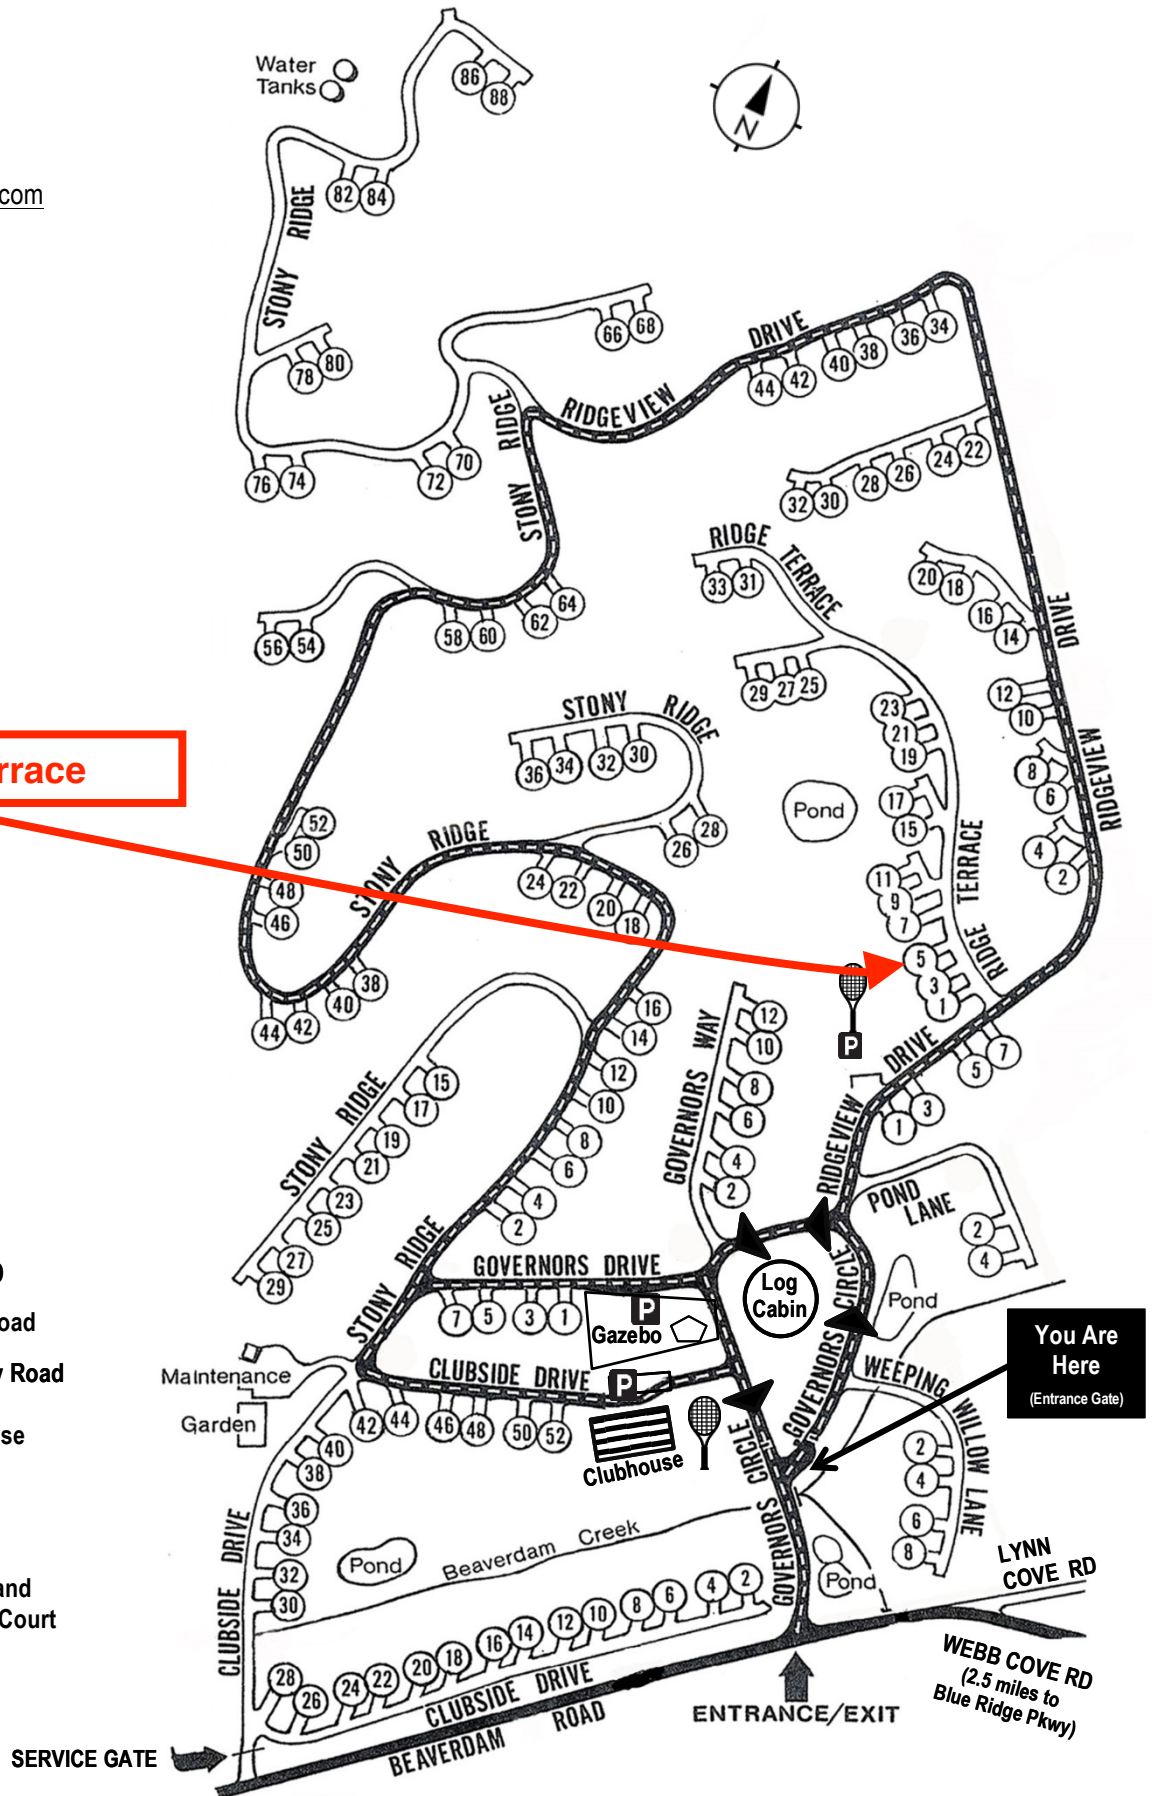

Beaverdam Run Condominium

Community Website

▶ BeaverdamRun.org

Sales Information

▶ BeaverdamRunCondo.com

Water Tanks

5 Ridge Terrace

MAP LEGEND

-  Thru - Road
-  One Way Road
-  Clubhouse
-  Log Cabin
-  Tennis and Pickleball Court

You Are Here
(Entrance Gate)

WEBB COVE RD
(2.5 miles to Blue Ridge Pkwy)

SERVICE GATE

ENTRANCE/EXIT