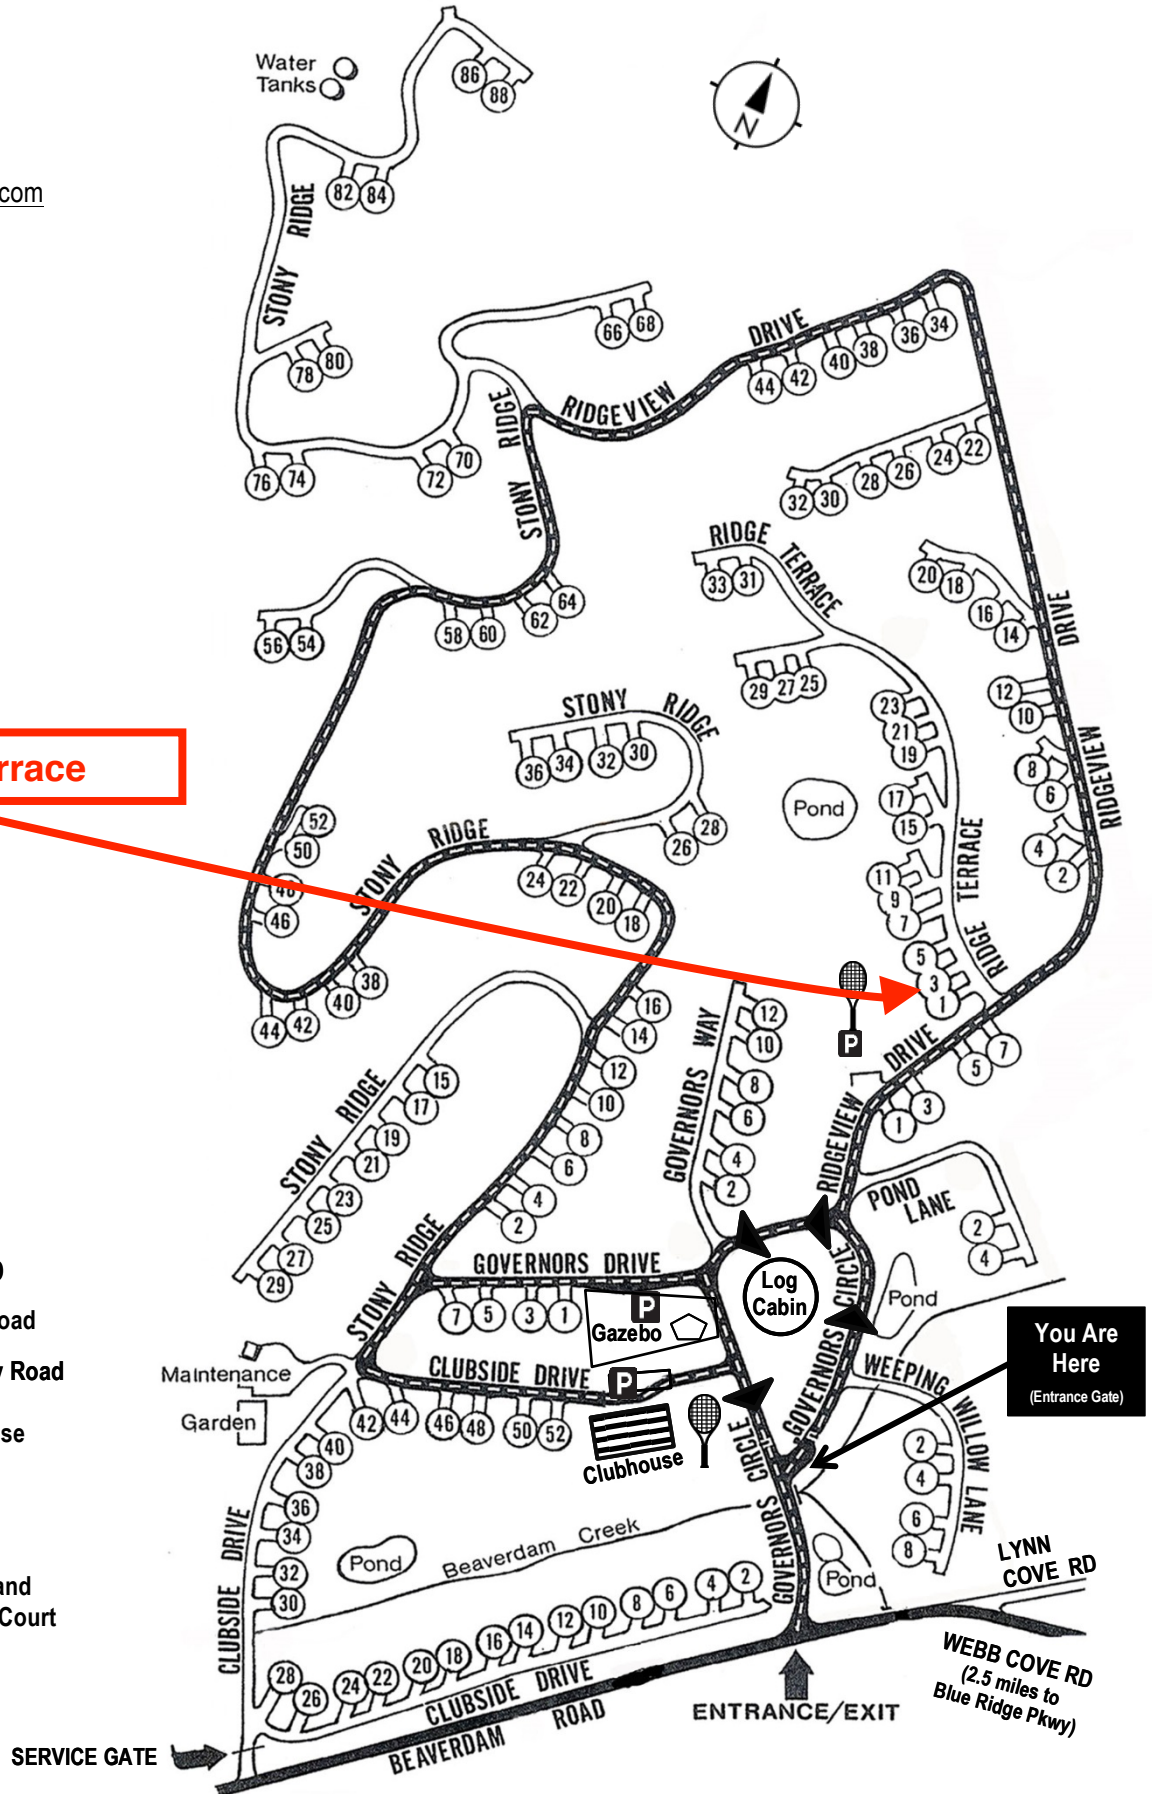

# Beaverdam Run Condominium

**Community Website**

▶ [BeaverdamRun.org](http://BeaverdamRun.org)

**Sales Information**

▶ [BeaverdamRunCondo.com](http://BeaverdamRunCondo.com)

Water Tanks

**3 Ridge Terrace**

**MAP LEGEND**

-  Thru - Road
-  One Way Road
-  Clubhouse
-  Log Cabin
-  Tennis and Pickleball Court

**You Are Here**  
(Entrance Gate)

**WEBB COVE RD**  
(2.5 miles to Blue Ridge Pkwy)

**LYNN COVE RD**