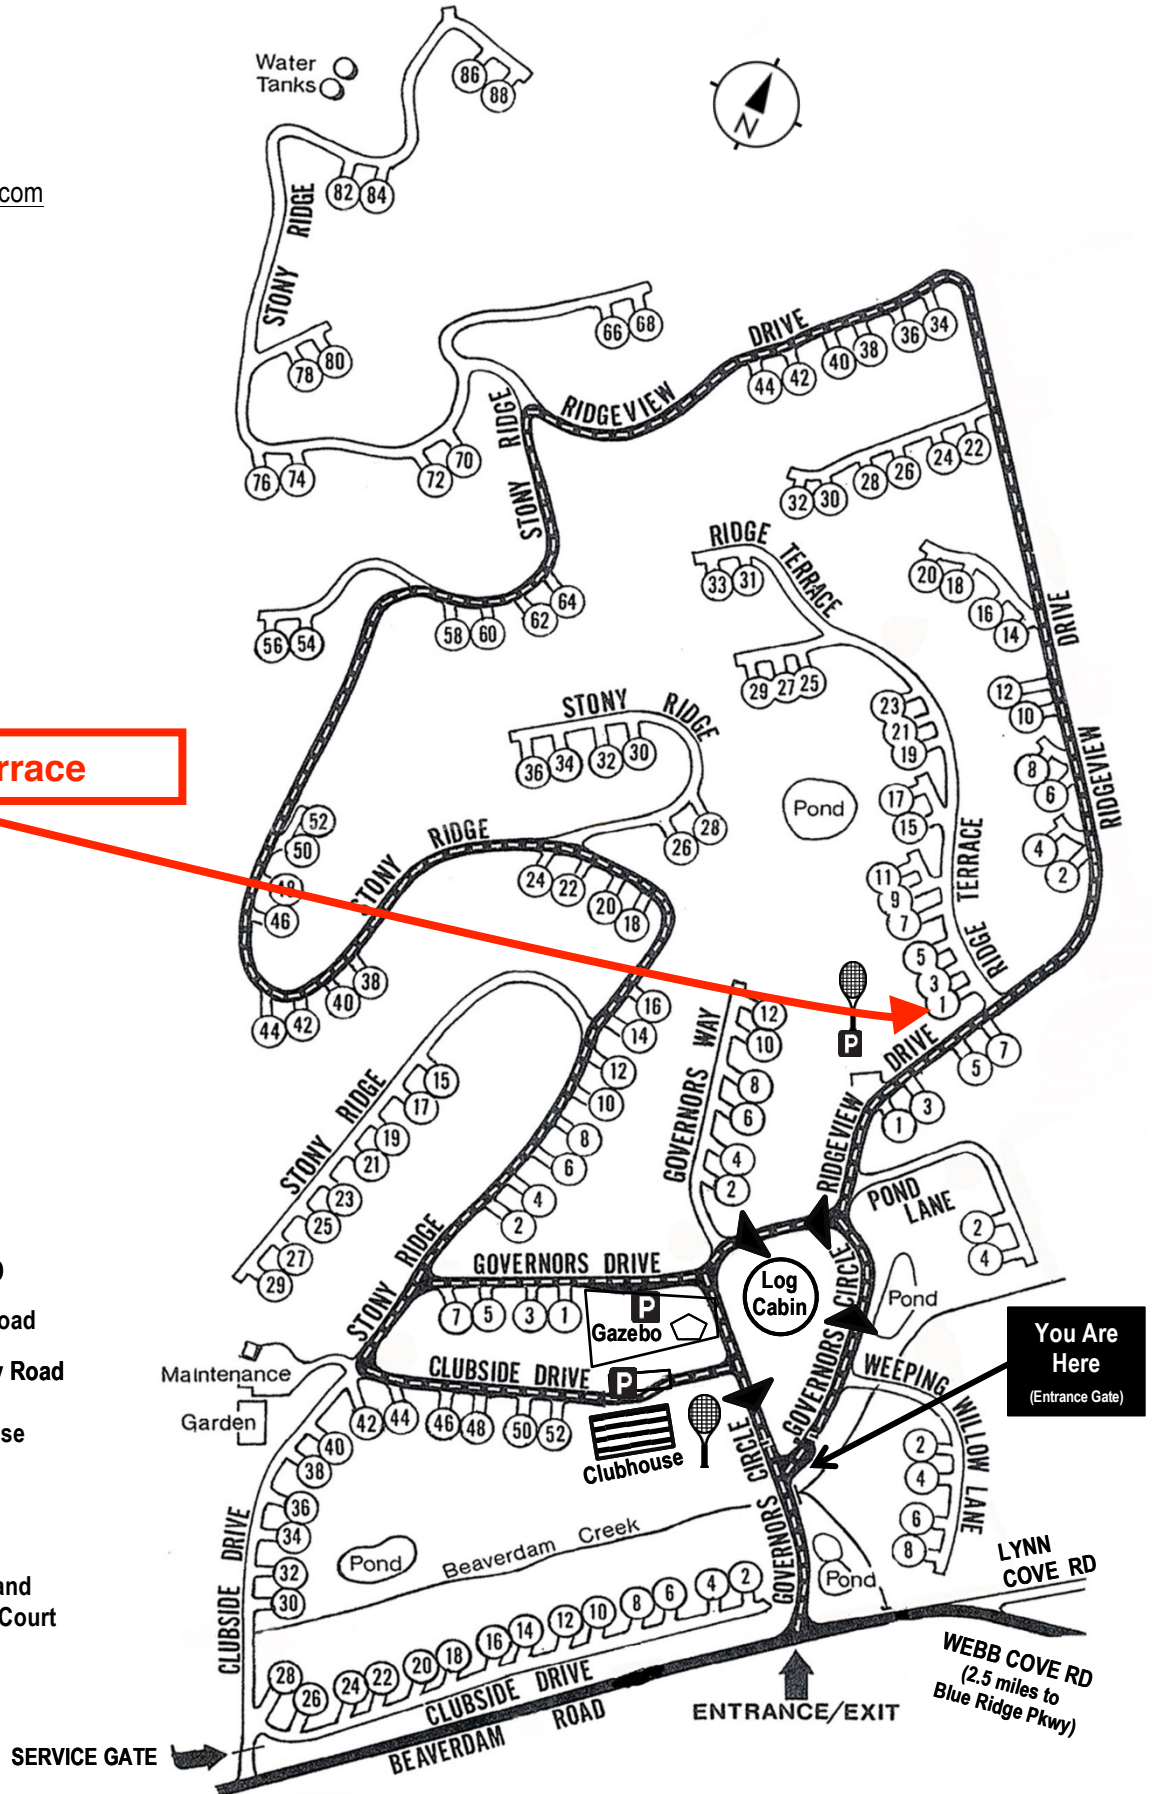

Beaverdam Run Condominium

Community Website

▶ BeaverdamRun.org

Sales Information

▶ BeaverdamRunCondo.com

Water Tanks

1 Ridge Terrace

MAP LEGEND

-  Thru - Road
-  One Way Road
-  Clubhouse
-  Log Cabin
-  Tennis and Pickleball Court

You Are Here
(Entrance Gate)

WEBB COVE RD
(2.5 miles to Blue Ridge Pkwy)