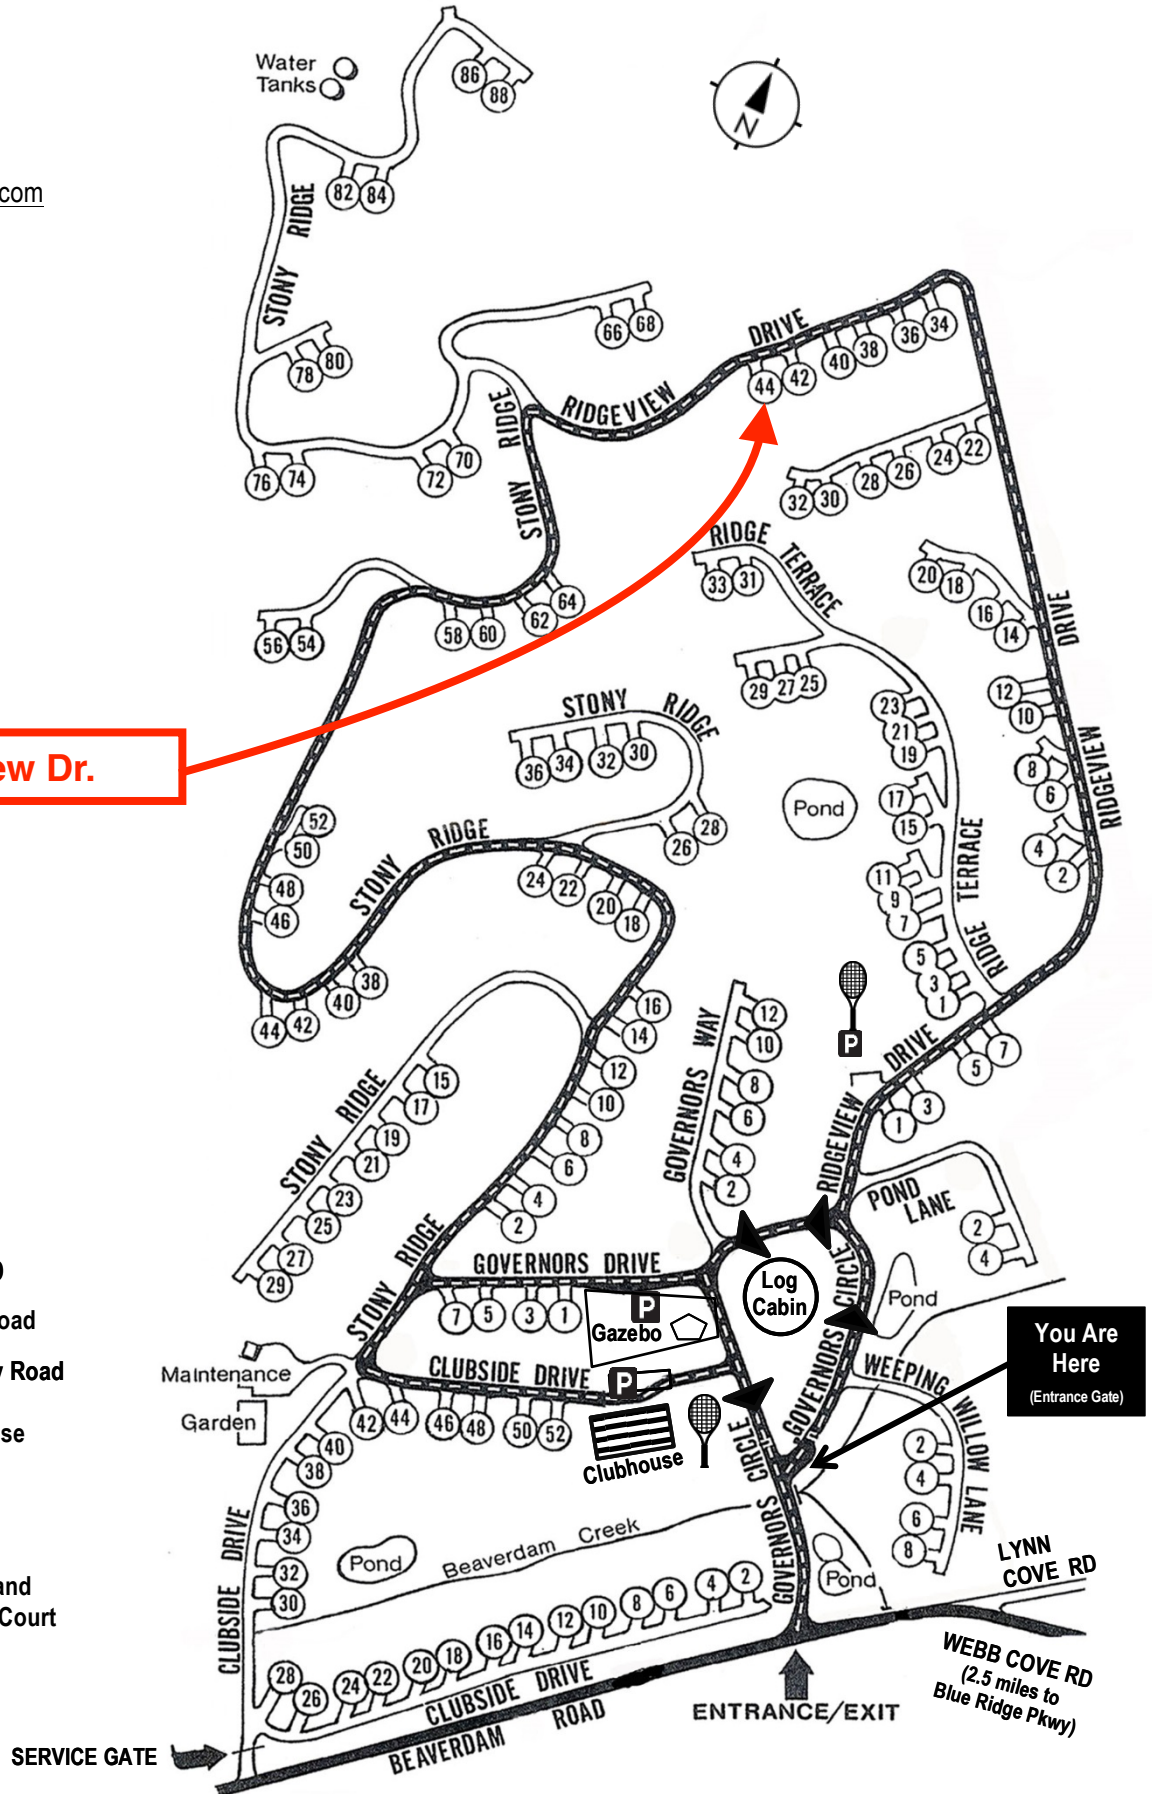

Beaverdam Run Condominium

Community Website

▶ BeaverdamRun.org

Sales Information

▶ BeaverdamRunCondo.com

Water Tanks

44 Ridgeview Dr.

MAP LEGEND

-  Thru - Road
-  One Way Road
-  Clubhouse
-  Log Cabin
-  Tennis and Pickleball Court

You Are Here
(Entrance Gate)

WEBB COVE RD
(2.5 miles to Blue Ridge Pkwy)