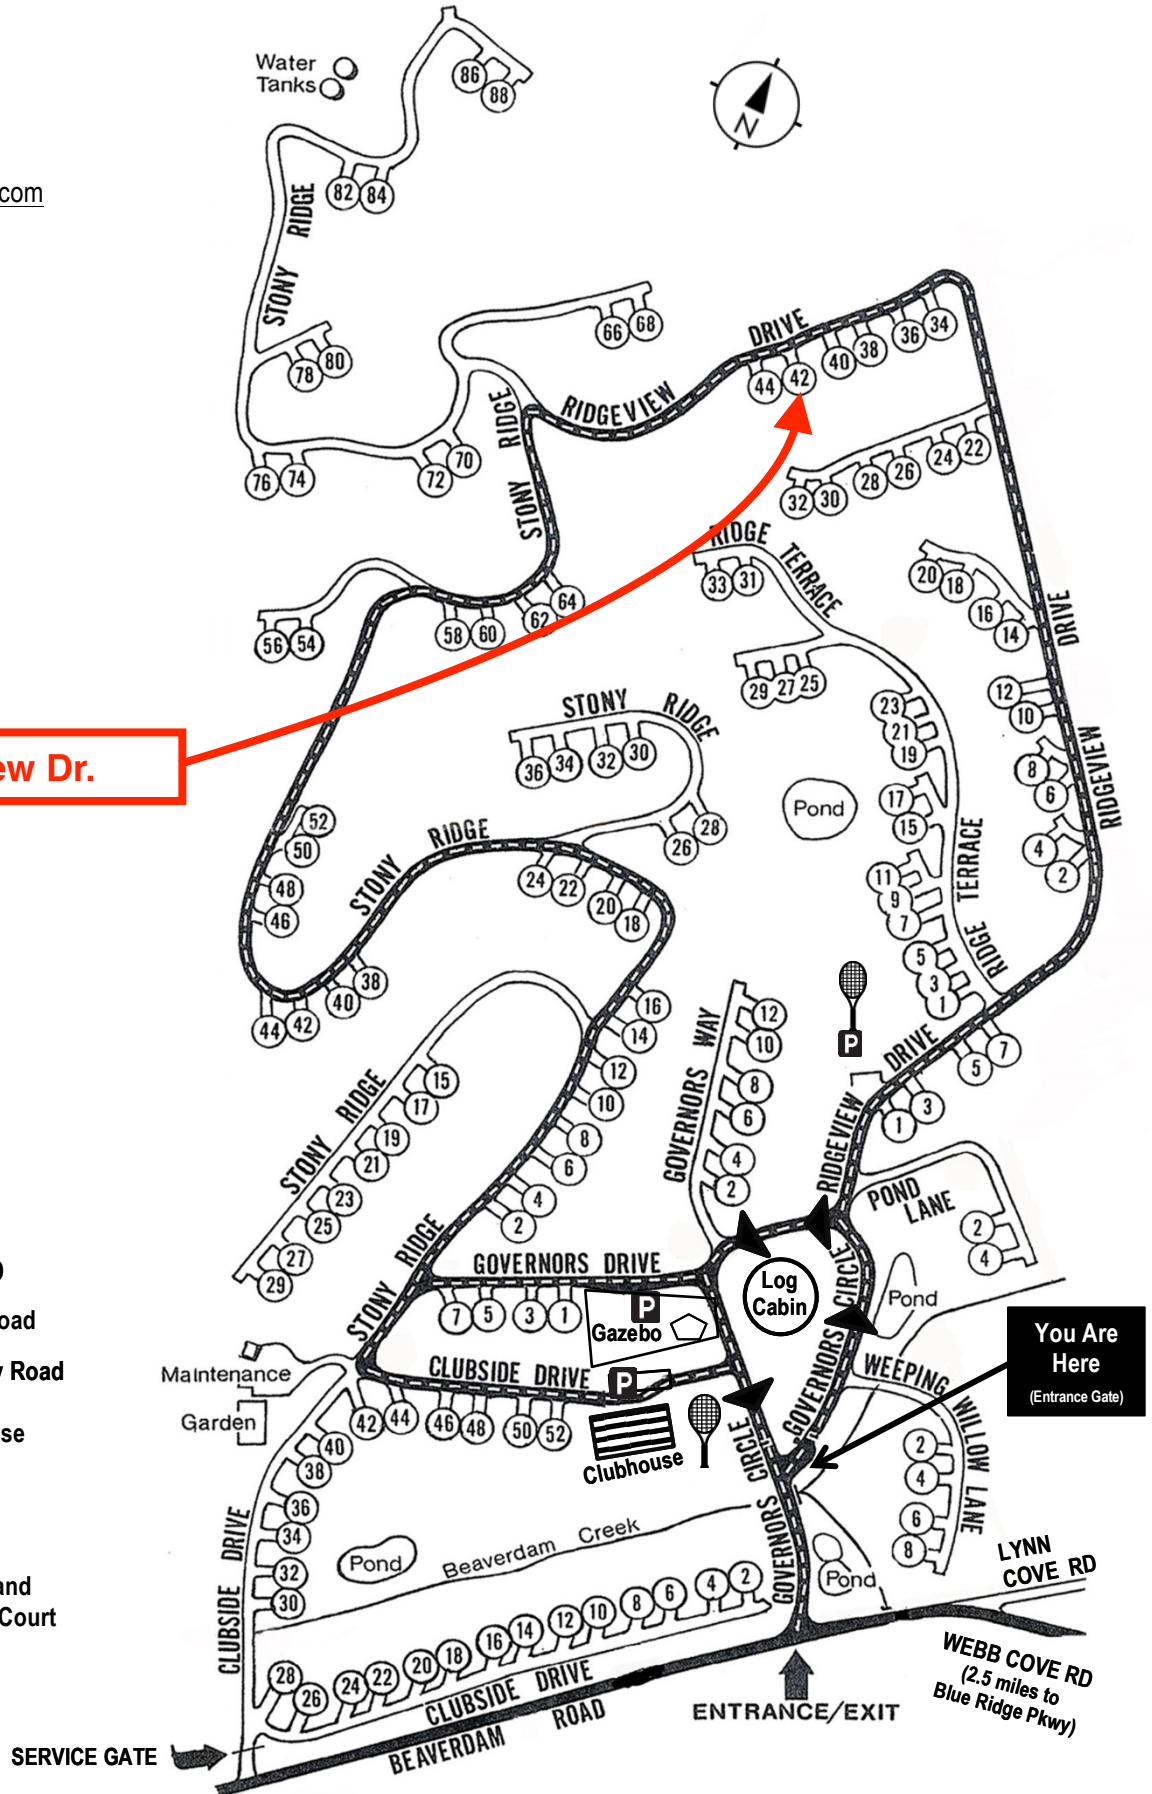

Beaverdam Run Condominium

Community Website

▶ BeaverdamRun.org

Sales Information

▶ BeaverdamRunCondo.com

Water Tanks

42 Ridgeview Dr.

MAP LEGEND

-  Thru - Road
-  One Way Road
-  Clubhouse
-  Log Cabin
-  Tennis and Pickleball Court

You Are Here
(Entrance Gate)

WEBB COVE RD
(2.5 miles to Blue Ridge Pkwy)