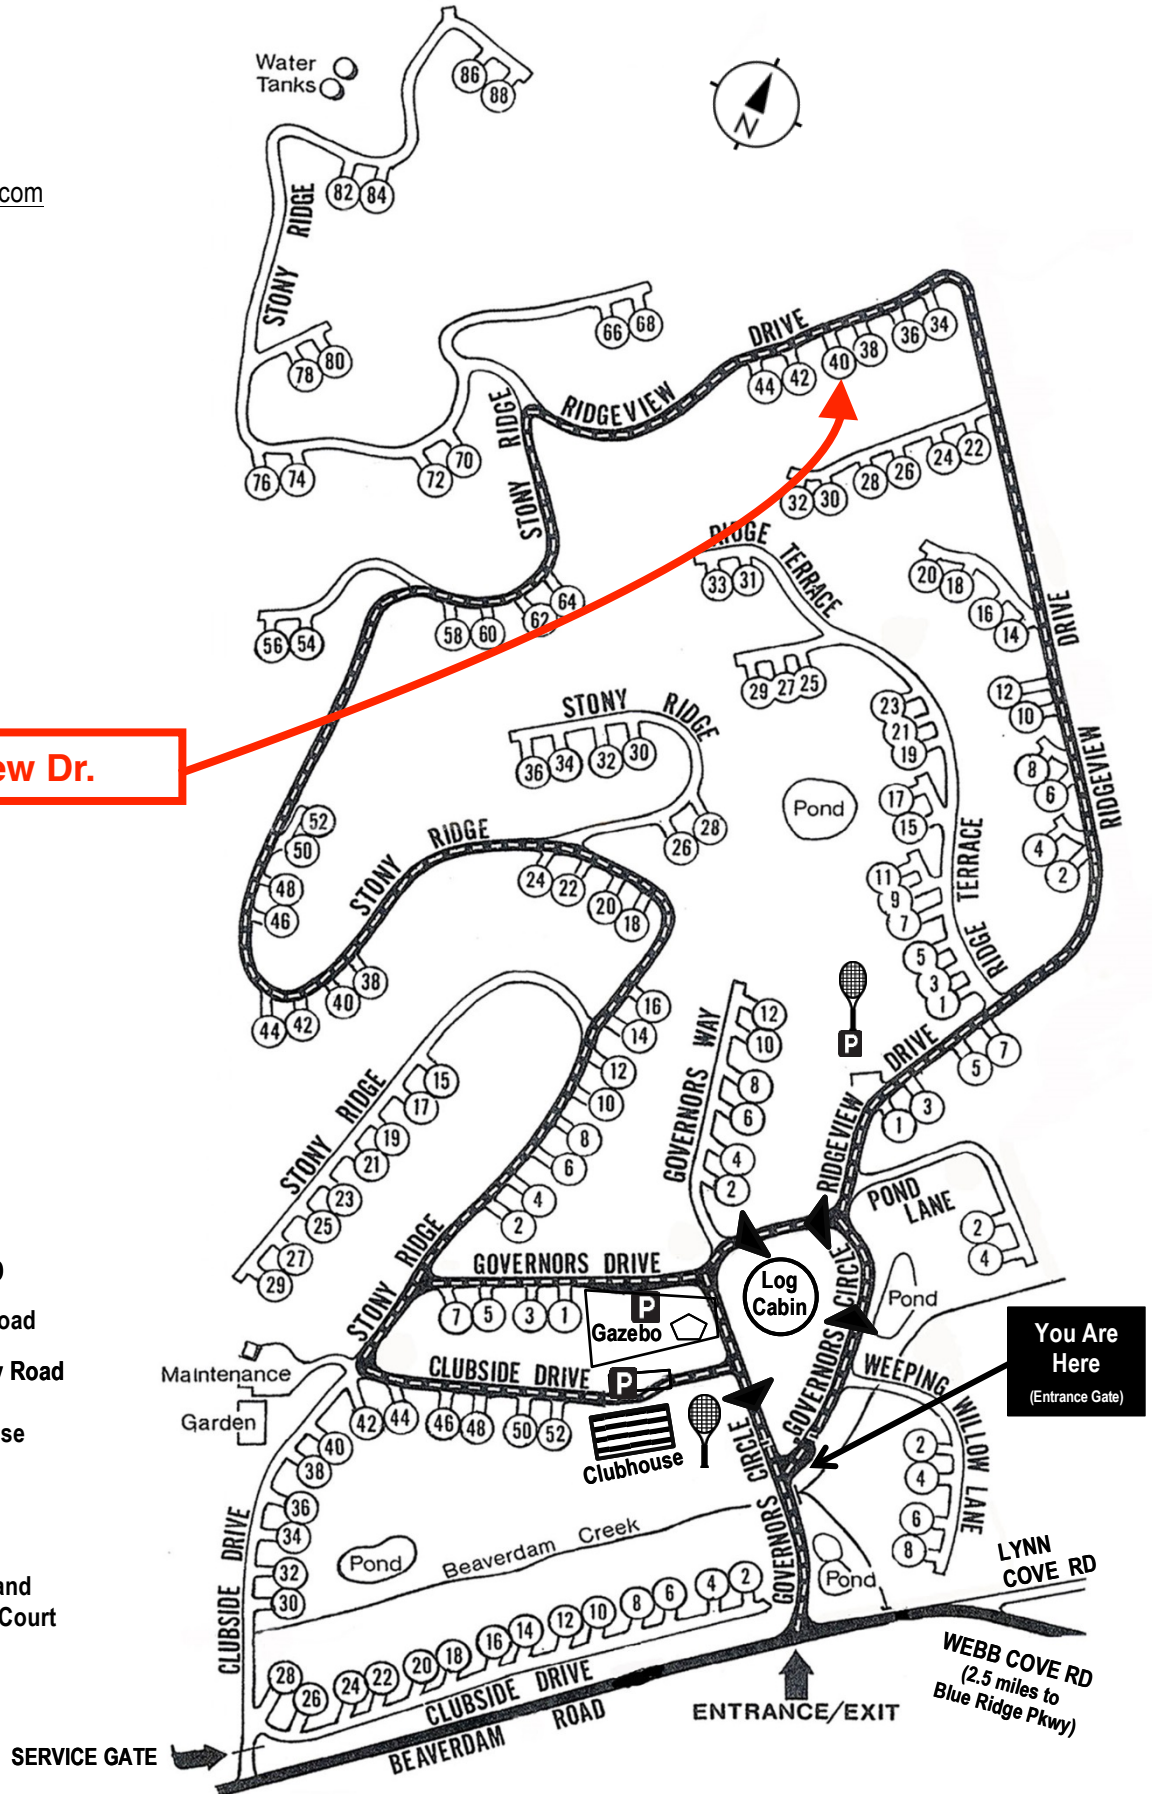

Beaverdam Run Condominium

Community Website

▶ BeaverdamRun.org

Sales Information

▶ BeaverdamRunCondo.com

Water Tanks

40 Ridgeview Dr.

MAP LEGEND

-  Thru - Road
-  One Way Road
-  Clubhouse
-  Log Cabin
-  Tennis and Pickleball Court

You Are Here
(Entrance Gate)

ENTRANCE/EXIT

SERVICE GATE

WEBB COVE RD
(2.5 miles to
Blue Ridge Pkwy)

LYNN COVE RD