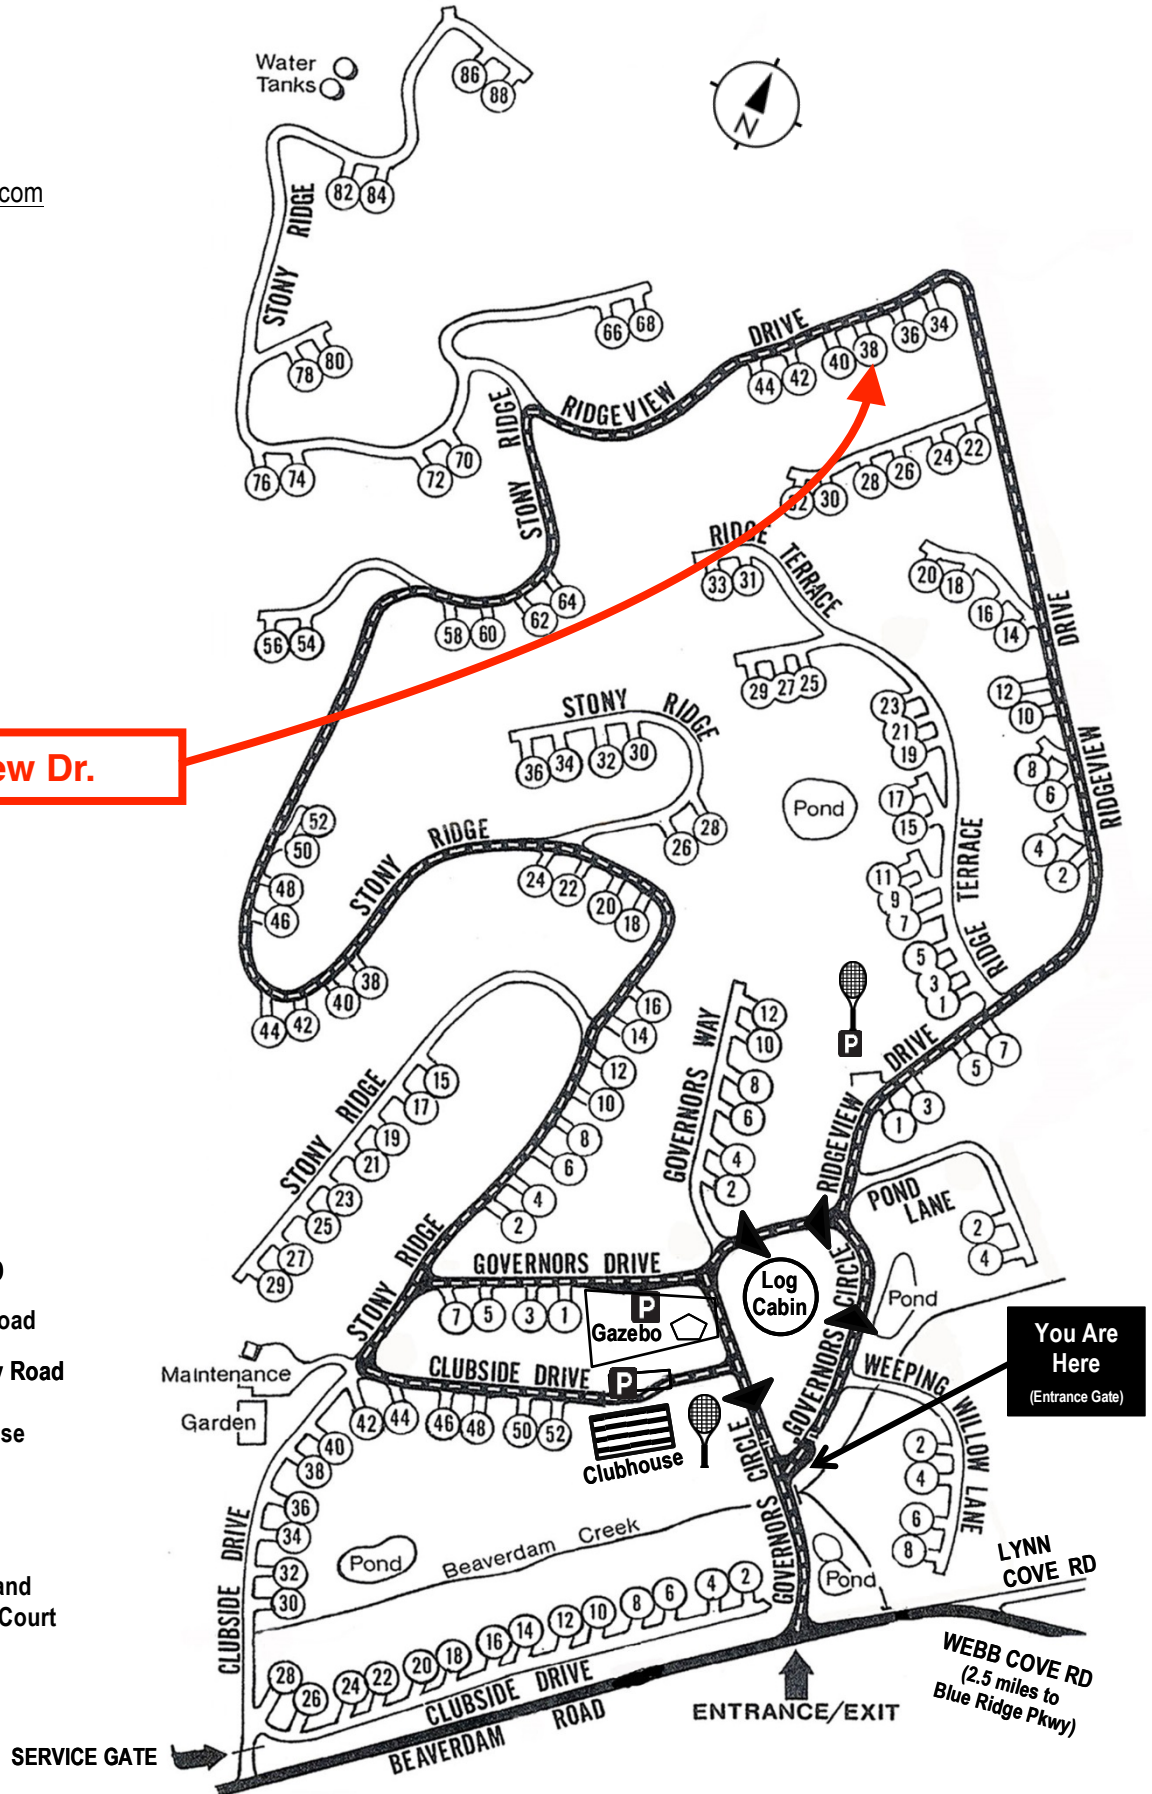

Beaverdam Run Condominium

Community Website

▶ BeaverdamRun.org

Sales Information

▶ BeaverdamRunCondo.com

Water Tanks

38 Ridgeview Dr.

MAP LEGEND

-  Thru - Road
-  One Way Road
-  Clubhouse
-  Log Cabin
-  Tennis and Pickleball Court

You Are Here
(Entrance Gate)

WEBB COVE RD
(2.5 miles to Blue Ridge Pkwy)