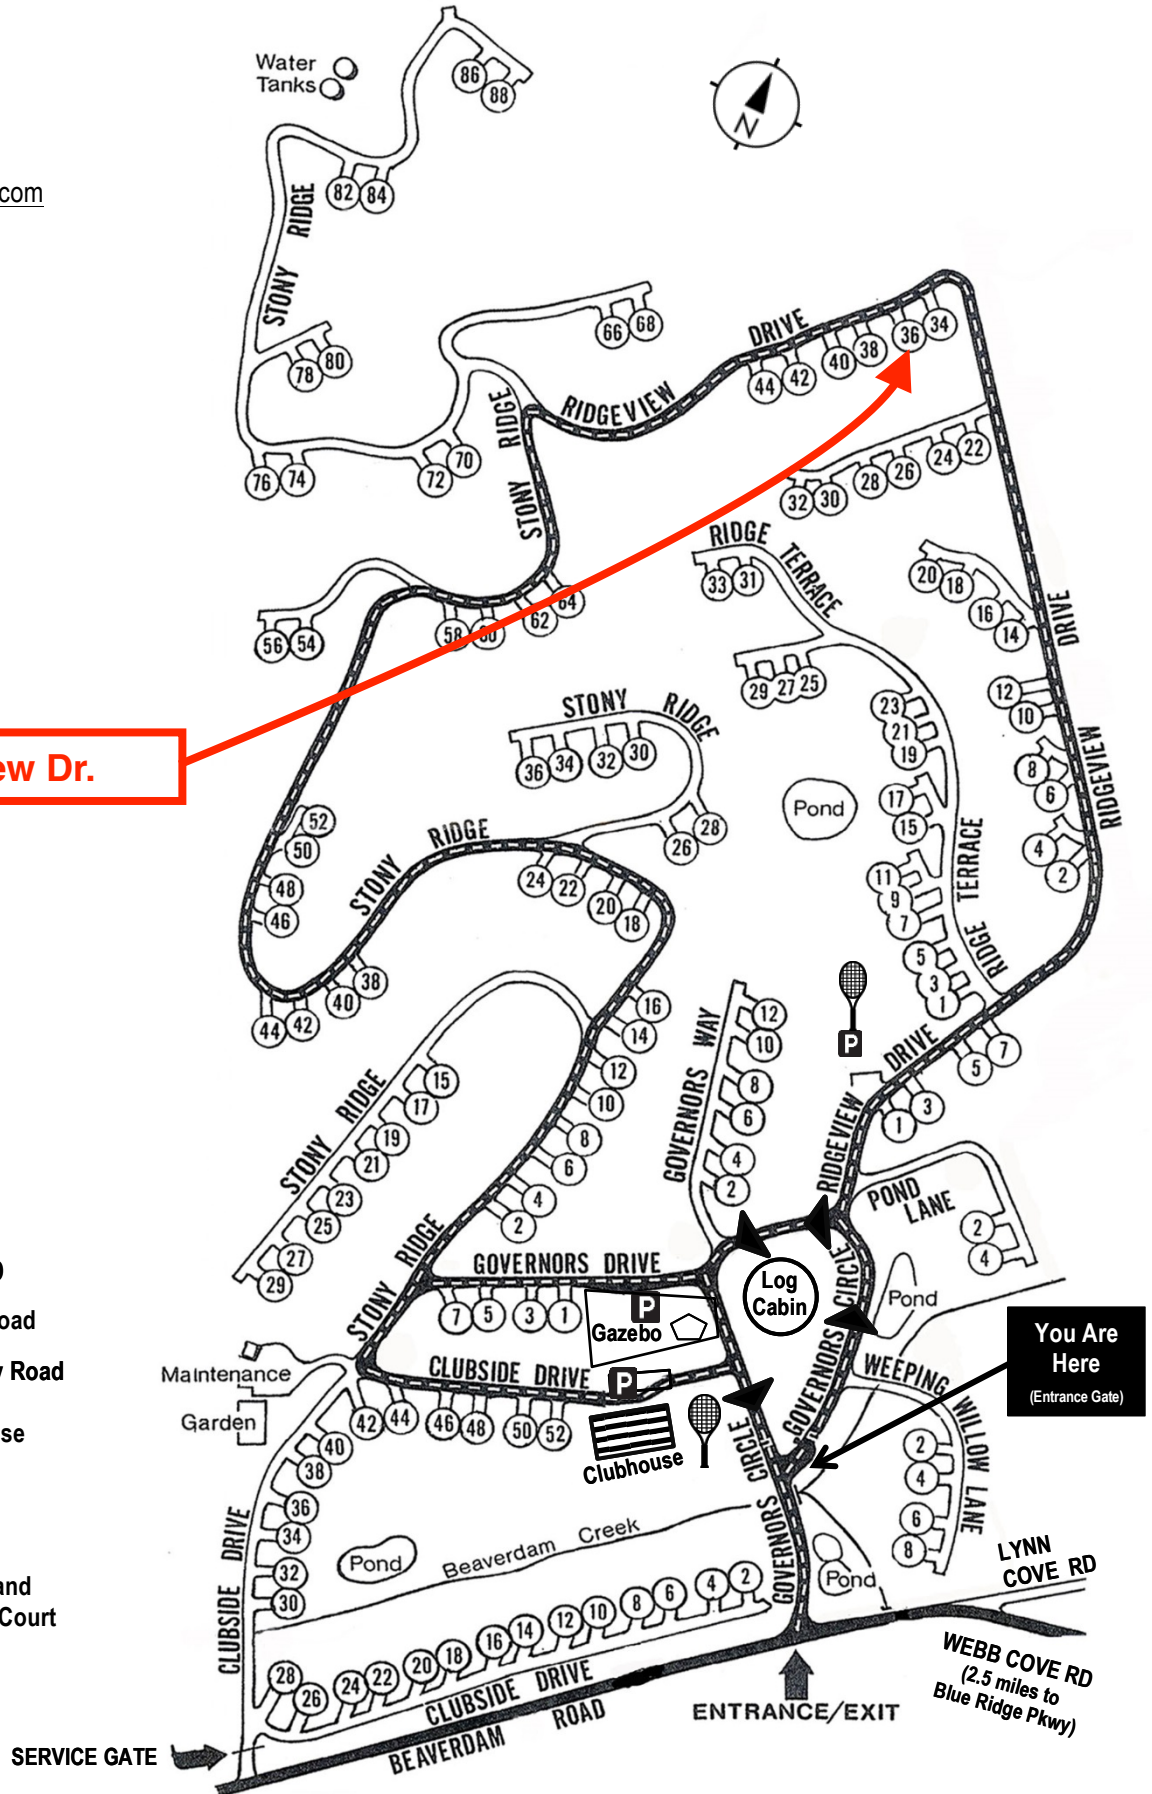

Beaverdam Run Condominium

Community Website

▶ BeaverdamRun.org

Sales Information

▶ BeaverdamRunCondo.com

Water Tanks

36 Ridgeview Dr.

MAP LEGEND

-  Thru - Road
-  One Way Road
-  Clubhouse
-  Log Cabin
-  Tennis and Pickleball Court

You Are Here
(Entrance Gate)

WEBB COVE RD
(2.5 miles to Blue Ridge Pkwy)