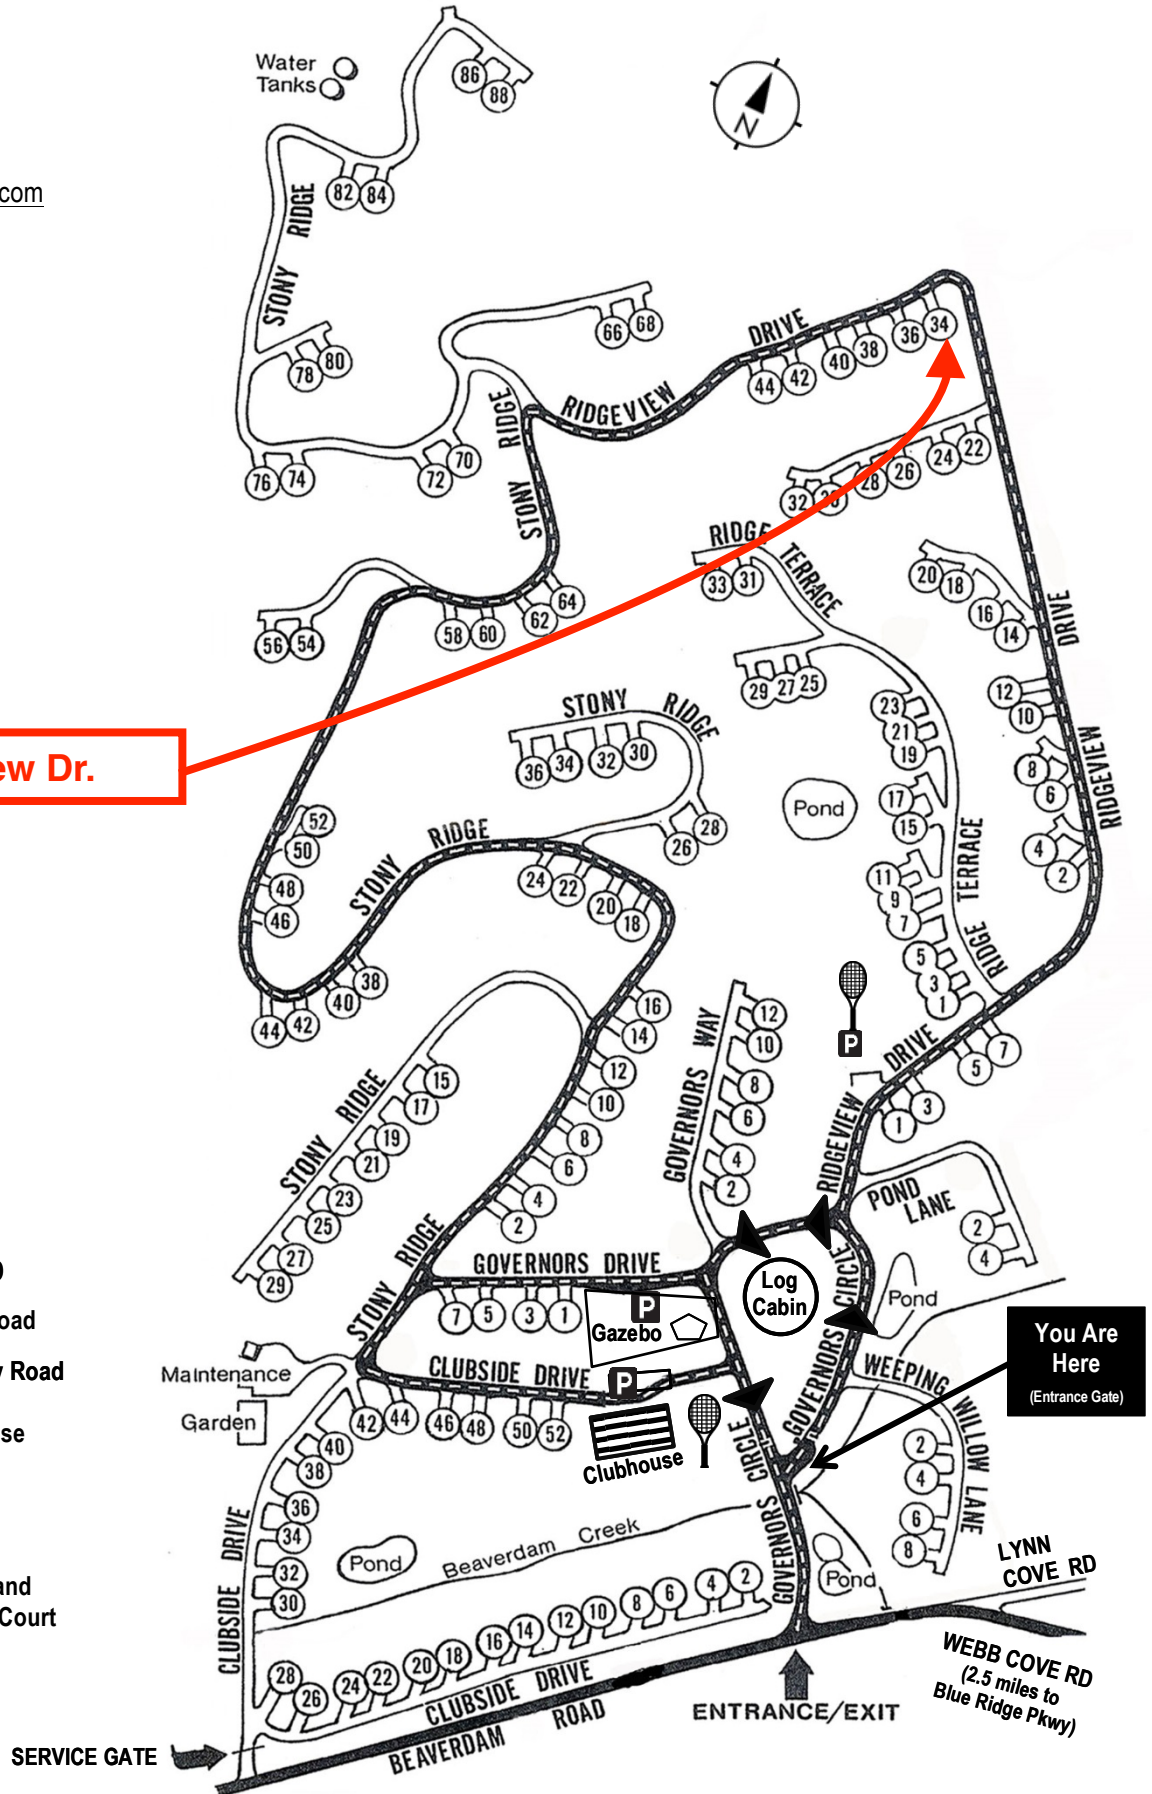

Beaverdam Run Condominium

Community Website

▶ BeaverdamRun.org

Sales Information

▶ BeaverdamRunCondo.com

Water Tanks

34 Ridgeview Dr.

MAP LEGEND

-  Thru - Road
-  One Way Road
-  Clubhouse
-  Log Cabin
-  Tennis and Pickleball Court

You Are Here
(Entrance Gate)

WEBB COVE RD
(2.5 miles to Blue Ridge Pkwy)