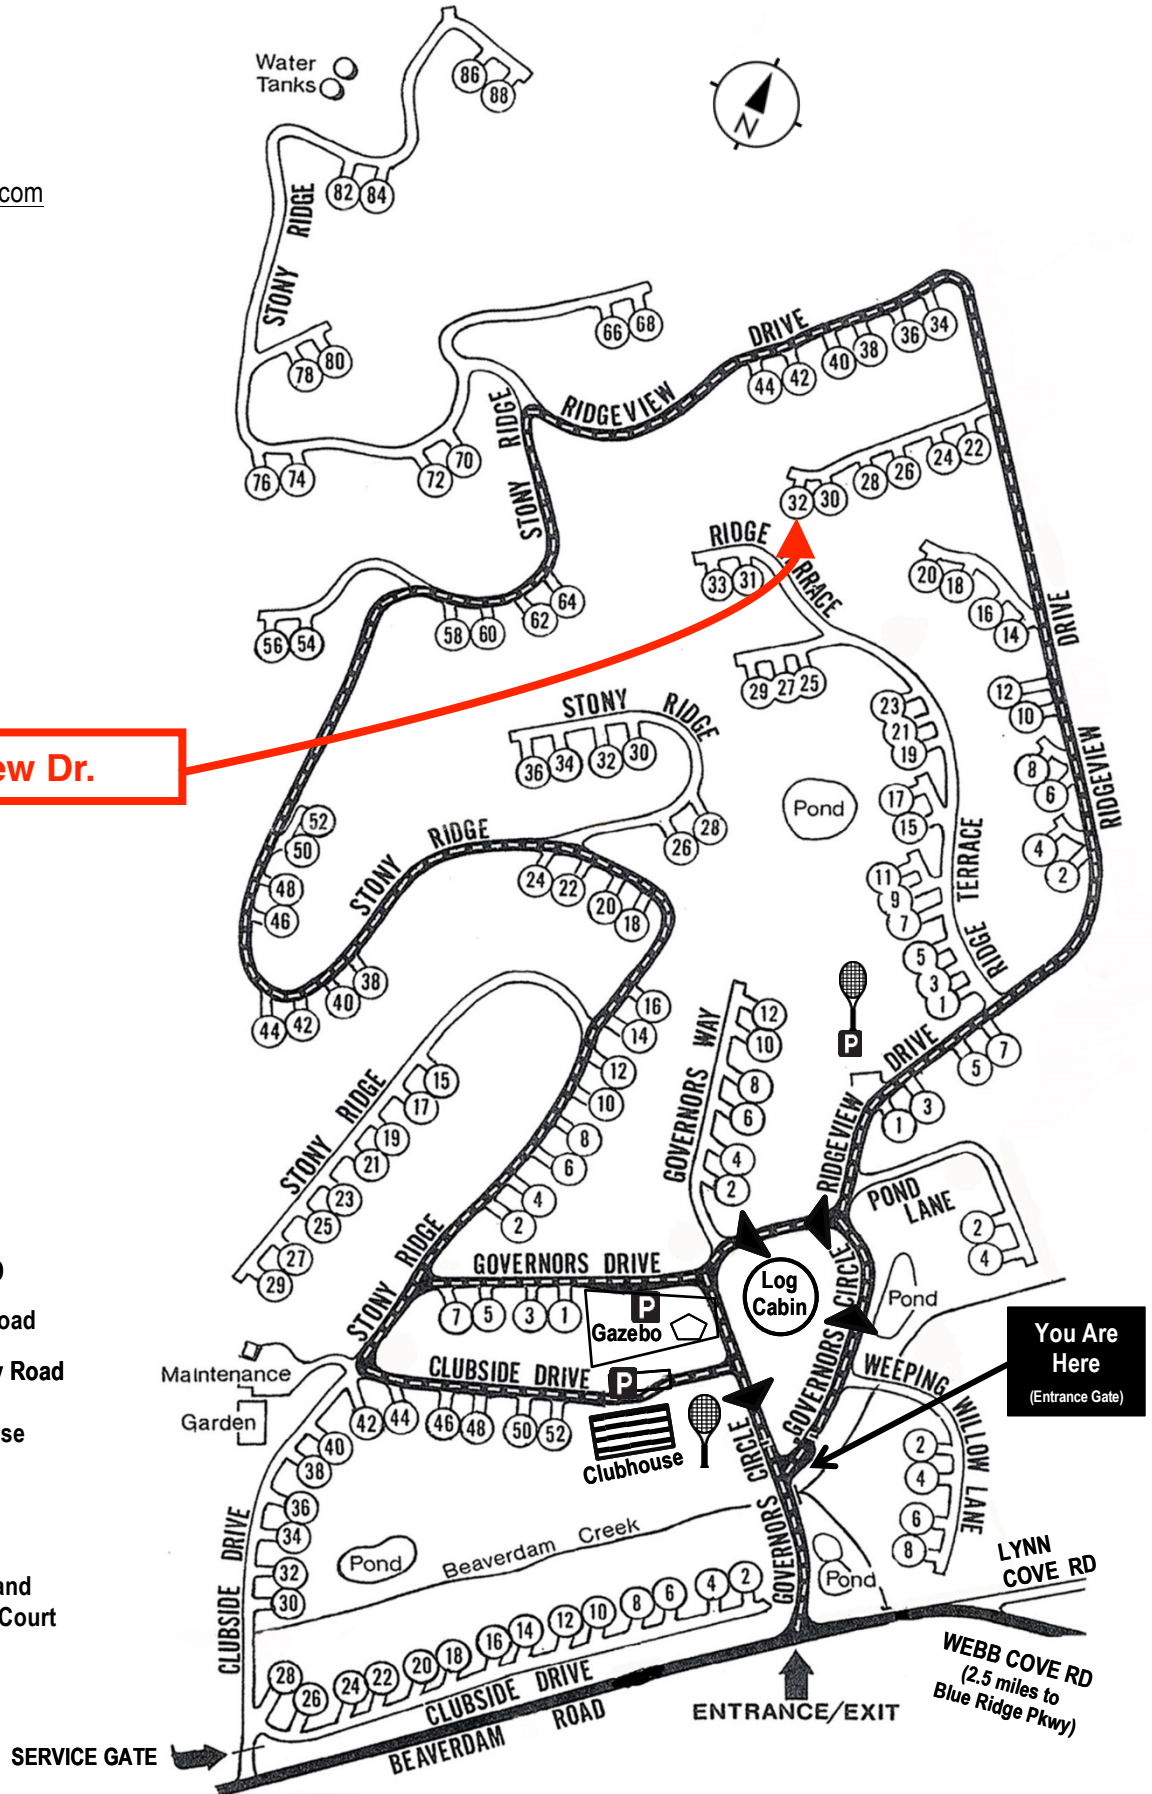

# Beaverdam Run Condominium

**Community Website**

▶ [BeaverdamRun.org](http://BeaverdamRun.org)

**Sales Information**

▶ [BeaverdamRunCondo.com](http://BeaverdamRunCondo.com)

Water Tanks

**32 Ridgeview Dr.**

**MAP LEGEND**

-  Thru - Road
-  One Way Road
-  Clubhouse
-  Log Cabin
-  Tennis and Pickleball Court

**You Are Here**  
(Entrance Gate)

**WEBB COVE RD**  
(2.5 miles to Blue Ridge Pkwy)