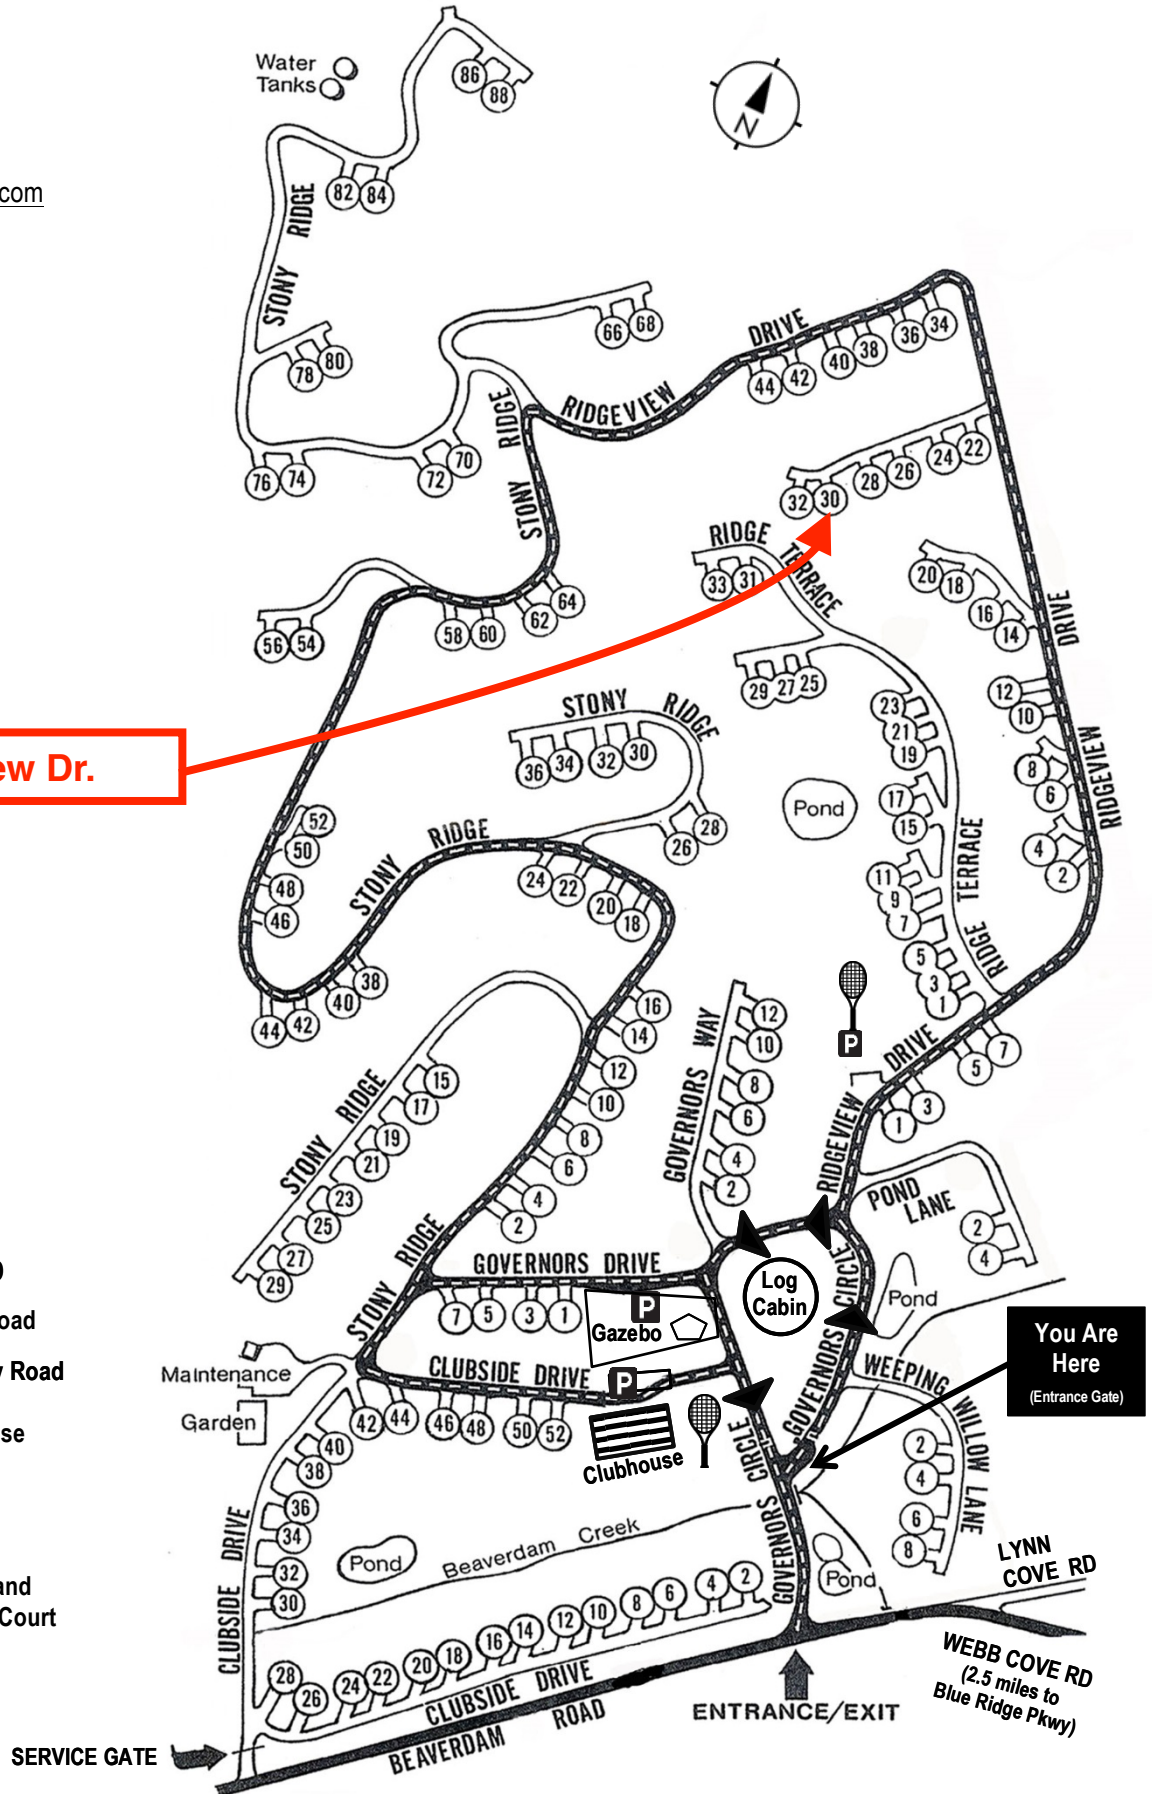

Beaverdam Run Condominium

Community Website

▶ BeaverdamRun.org

Sales Information

▶ BeaverdamRunCondo.com

Water Tanks

30 Ridgeview Dr.

MAP LEGEND

-  Thru - Road
-  One Way Road
-  Clubhouse
-  Log Cabin
-  Tennis and Pickleball Court

You Are Here
(Entrance Gate)

WEBB COVE RD
(2.5 miles to Blue Ridge Pkwy)