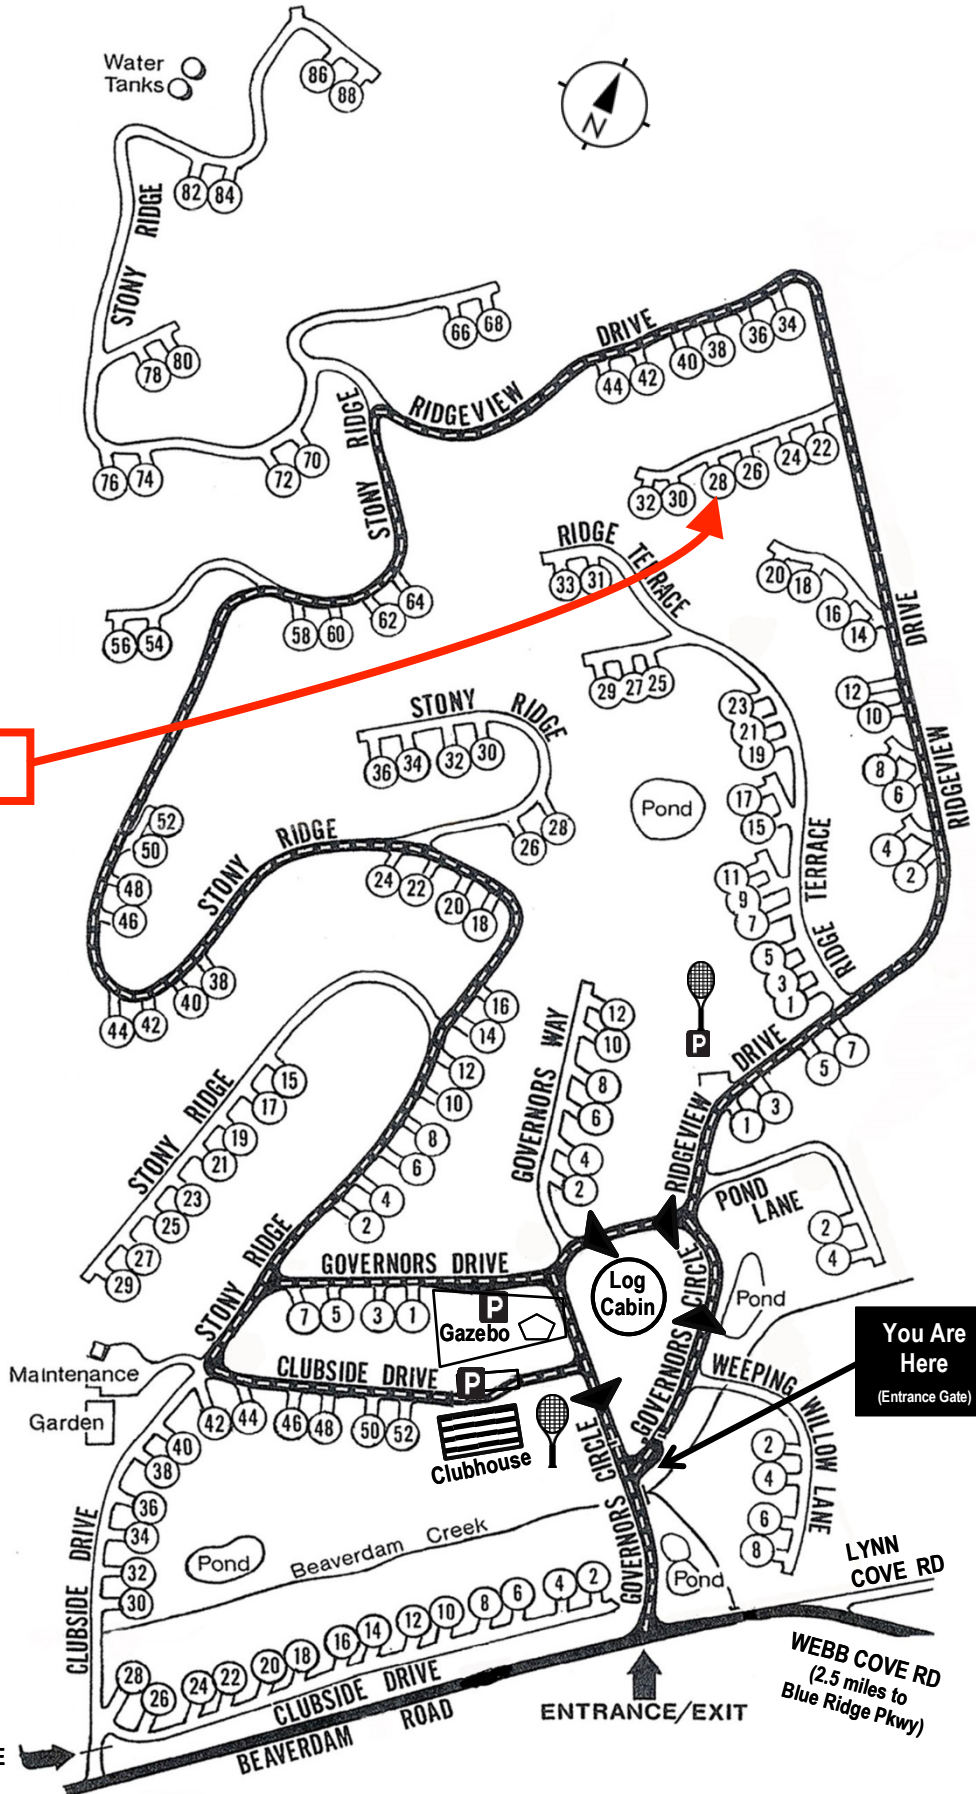

Beaverdam Run Condominium

Community Website

▶ BeaverdamRun.org

Sales Information

▶ BeaverdamRunCondo.com

Water Tanks

28 Ridgeview Dr.

MAP LEGEND

-  Thru - Road
-  One Way Road
-  Clubhouse
-  Log Cabin
-  Tennis and Pickleball Court

You Are Here
(Entrance Gate)

WEBB COVE RD
(2.5 miles to Blue Ridge Pkwy)