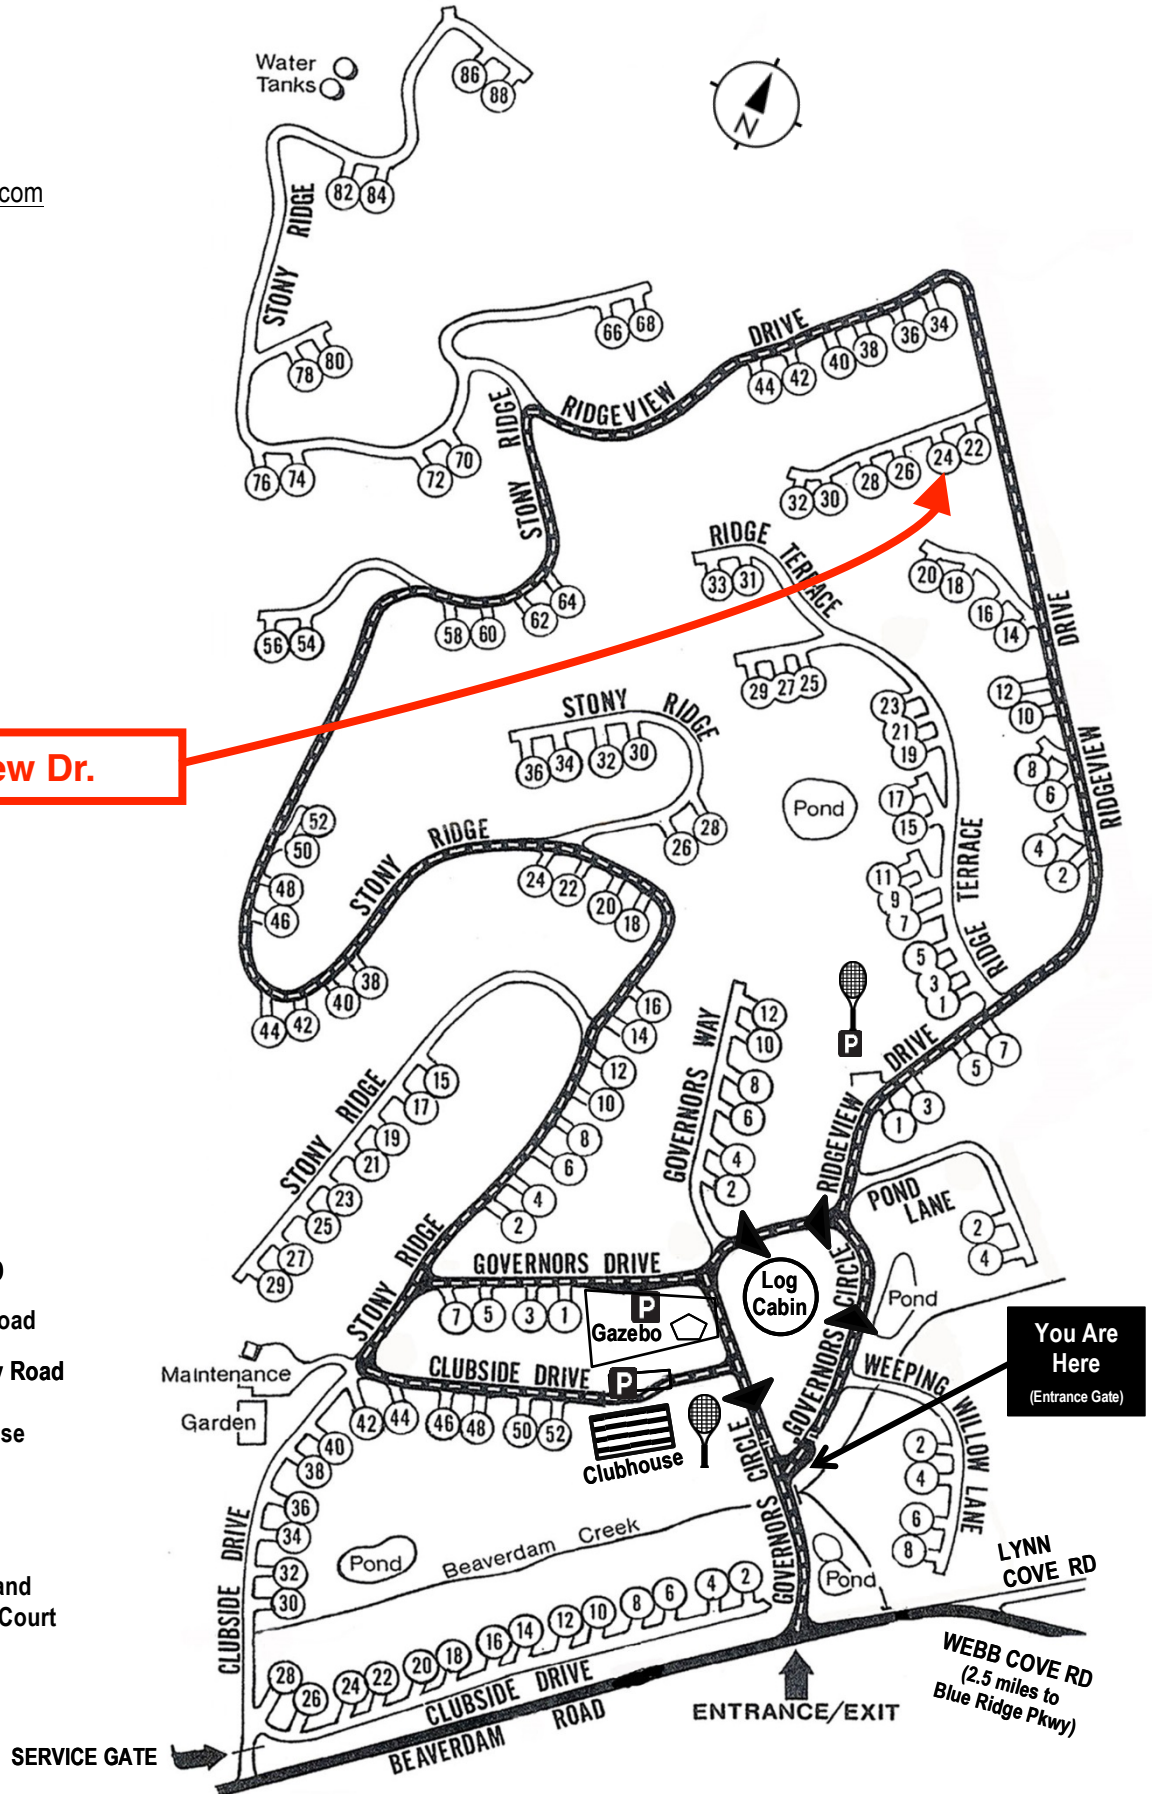

# Beaverdam Run Condominium

**Community Website**

▶ [BeaverdamRun.org](http://BeaverdamRun.org)

**Sales Information**

▶ [BeaverdamRunCondo.com](http://BeaverdamRunCondo.com)

Water Tanks

**24 Ridgeview Dr.**

**MAP LEGEND**

-  Thru - Road
-  One Way Road
-  Clubhouse
-  Log Cabin
-  Tennis and Pickleball Court

**You Are Here**  
(Entrance Gate)

ENTRANCE/EXIT

SERVICE GATE

WEBB COVE RD  
(2.5 miles to Blue Ridge Pkwy)

LYNN COVE RD