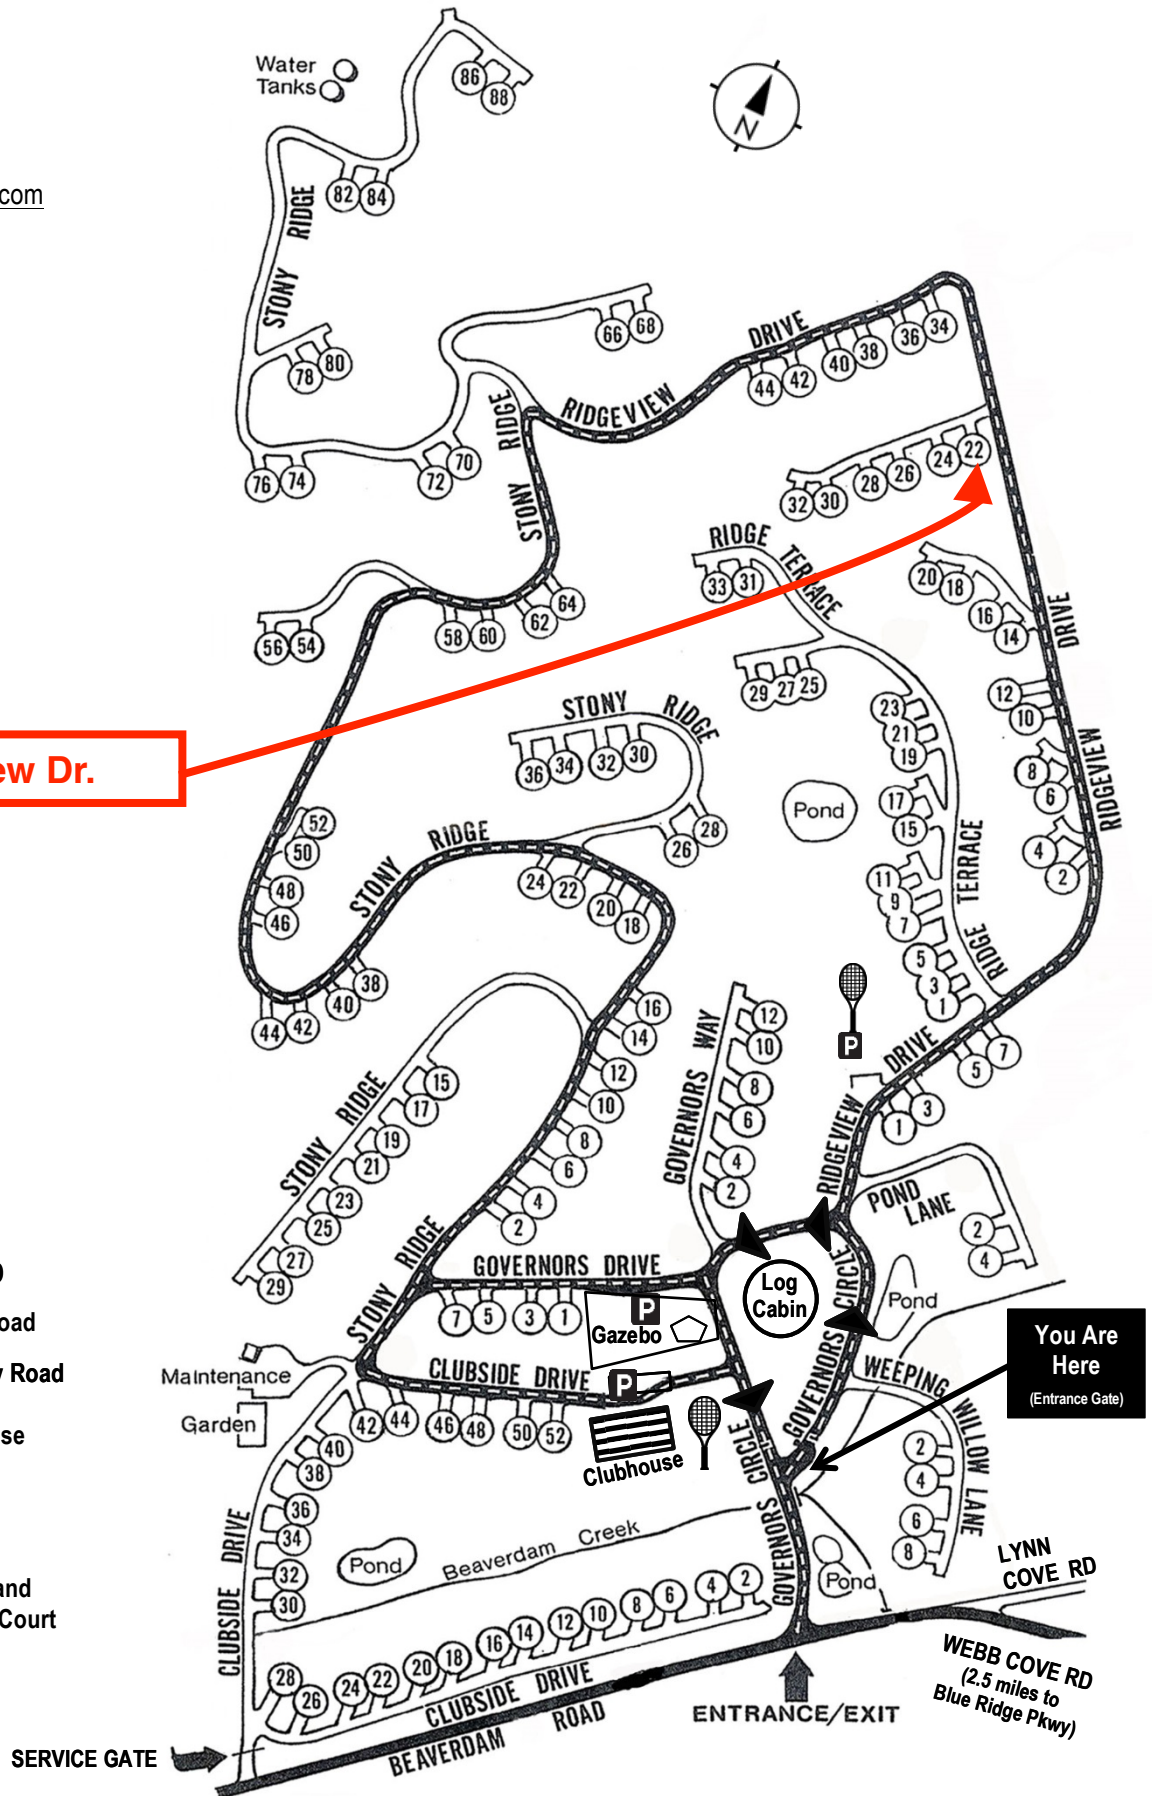

Beaverdam Run Condominium

Community Website

▶ BeaverdamRun.org

Sales Information

▶ BeaverdamRunCondo.com

Water Tanks

22 Ridgeview Dr.

MAP LEGEND

-  Thru - Road
-  One Way Road
-  Clubhouse
-  Log Cabin
-  Tennis and Pickleball Court

You Are Here
(Entrance Gate)

WEBB COVE RD
(2.5 miles to Blue Ridge Pkwy)