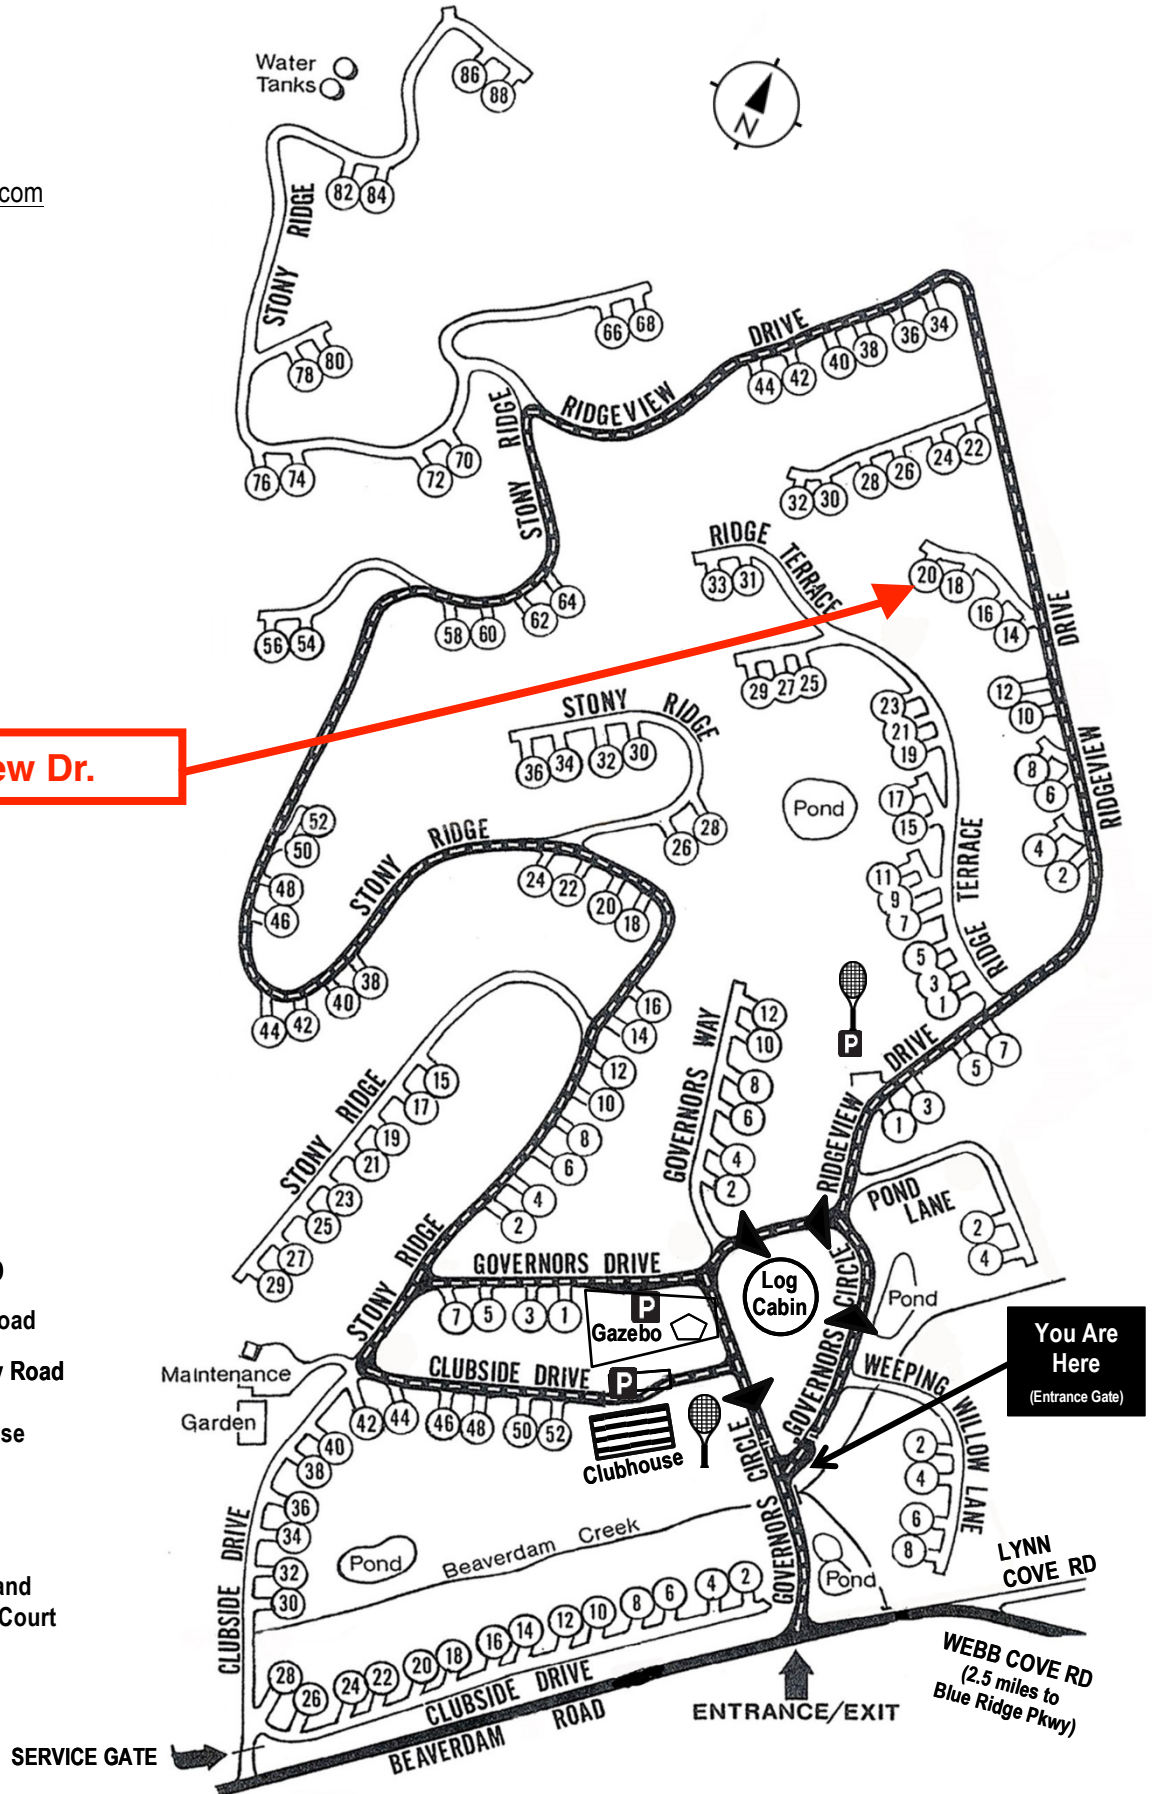

Beaverdam Run Condominium

Community Website

▶ BeaverdamRun.org

Sales Information

▶ BeaverdamRunCondo.com

Water Tanks

20 Ridgeview Dr.

MAP LEGEND

-  Thru - Road
-  One Way Road
-  Clubhouse
-  Log Cabin
-  Tennis and Pickleball Court

You Are Here
(Entrance Gate)

WEBB COVE RD
(2.5 miles to Blue Ridge Pkwy)