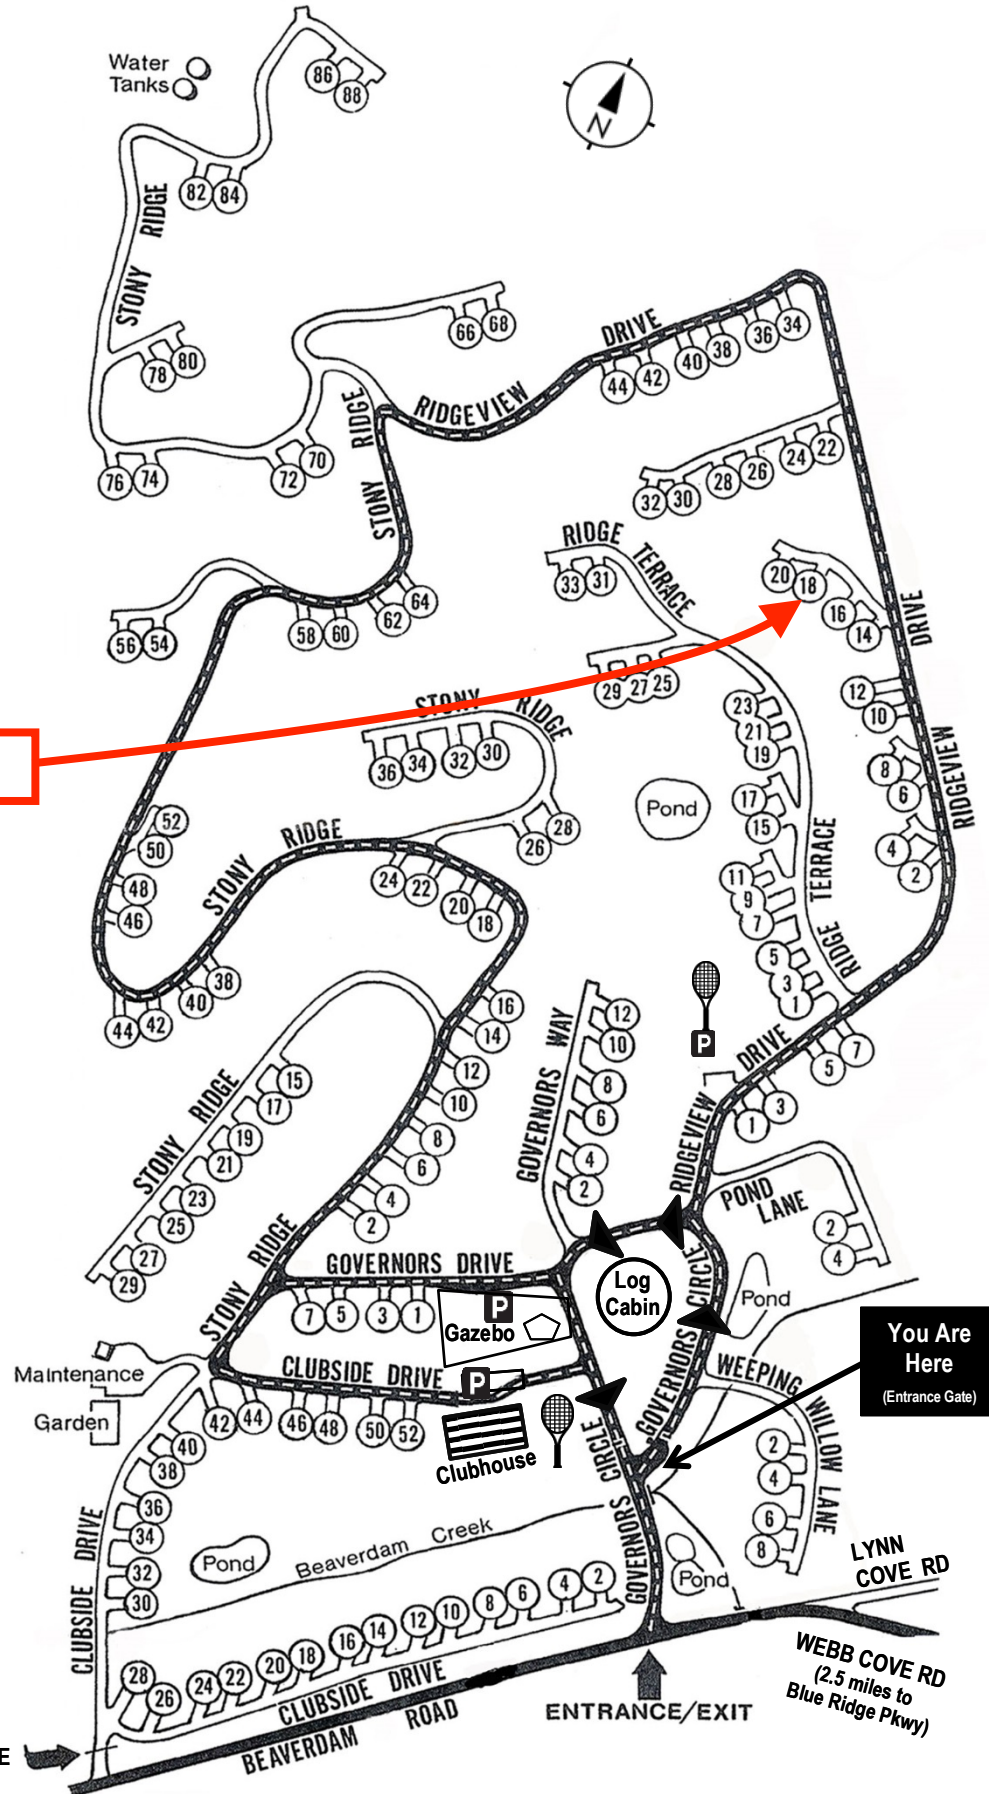

Beaverdam Run Condominium

Community Website

▶ BeaverdamRun.org

Sales Information

▶ BeaverdamRunCondo.com

Water Tanks

18 Ridgeview Dr.

MAP LEGEND

-  Thru - Road
-  One Way Road
-  Clubhouse
-  Log Cabin
-  Tennis and Pickleball Court

You Are Here
(Entrance Gate)

WEBB COVE RD
(2.5 miles to Blue Ridge Pkwy)