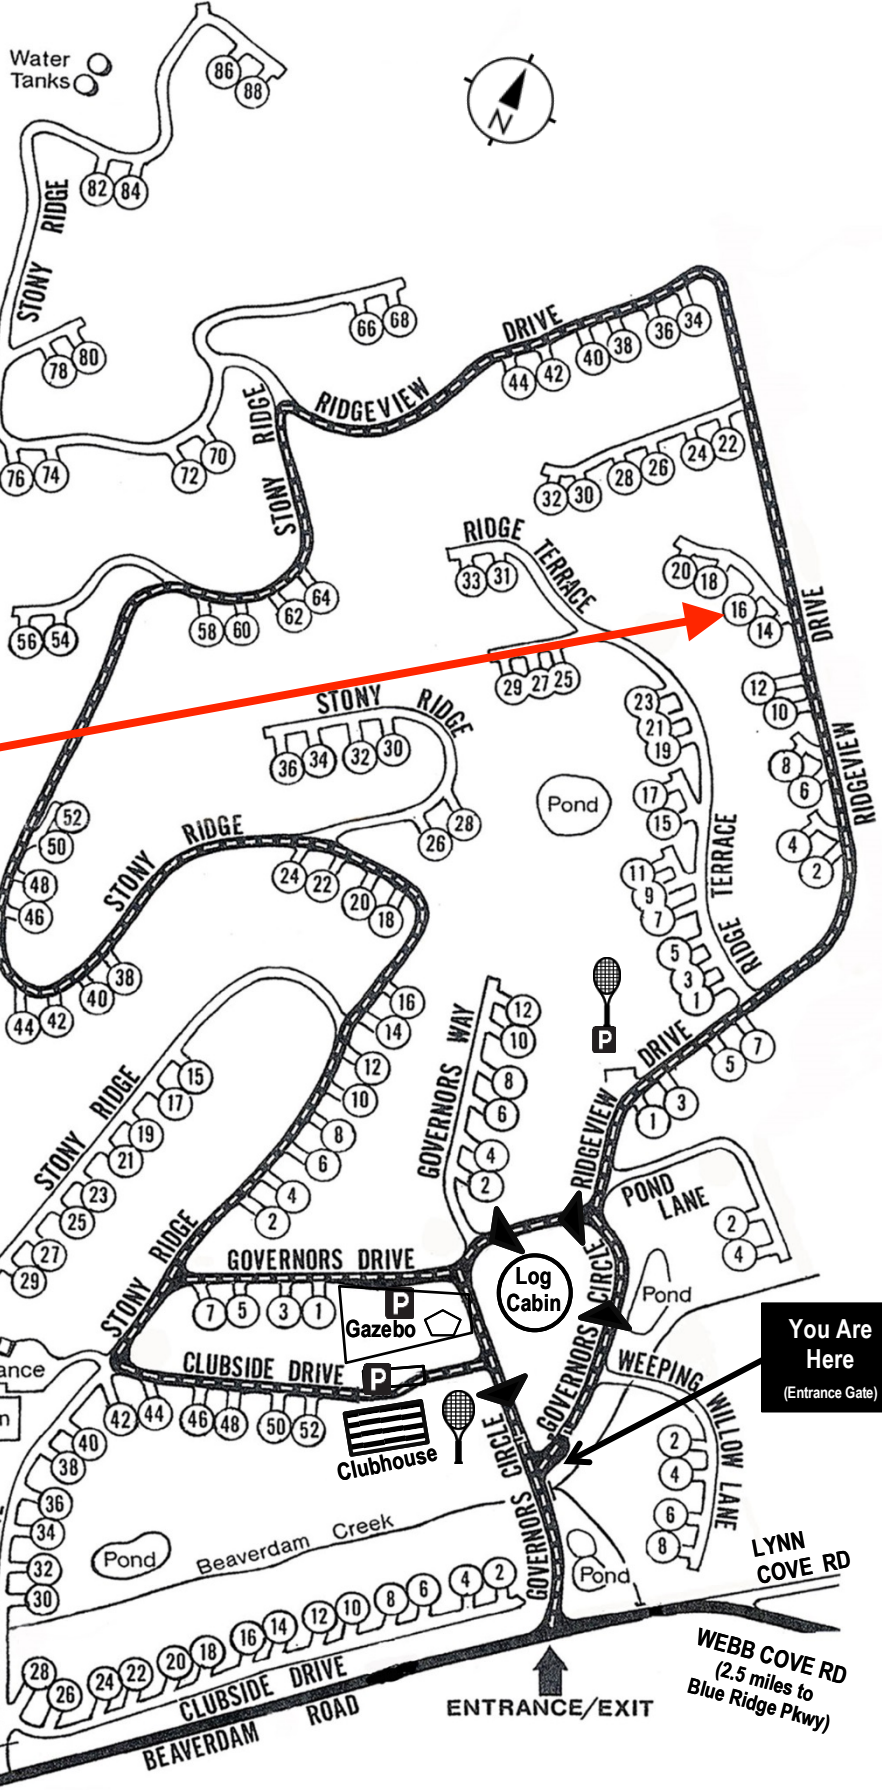

# Beaverdam Run Condominium

**Community Website**

▶ [BeaverdamRun.org](http://BeaverdamRun.org)

**Sales Information**

▶ [BeaverdamRunCondo.com](http://BeaverdamRunCondo.com)

**16 Ridgeview Dr.**

**MAP LEGEND**

-  Thru - Road
-  One Way Road
-  Clubhouse
-  Log Cabin
-  Tennis and Pickleball Court

**You Are Here**  
(Entrance Gate)

**WEBB COVE RD**  
(2.5 miles to Blue Ridge Pkwy)