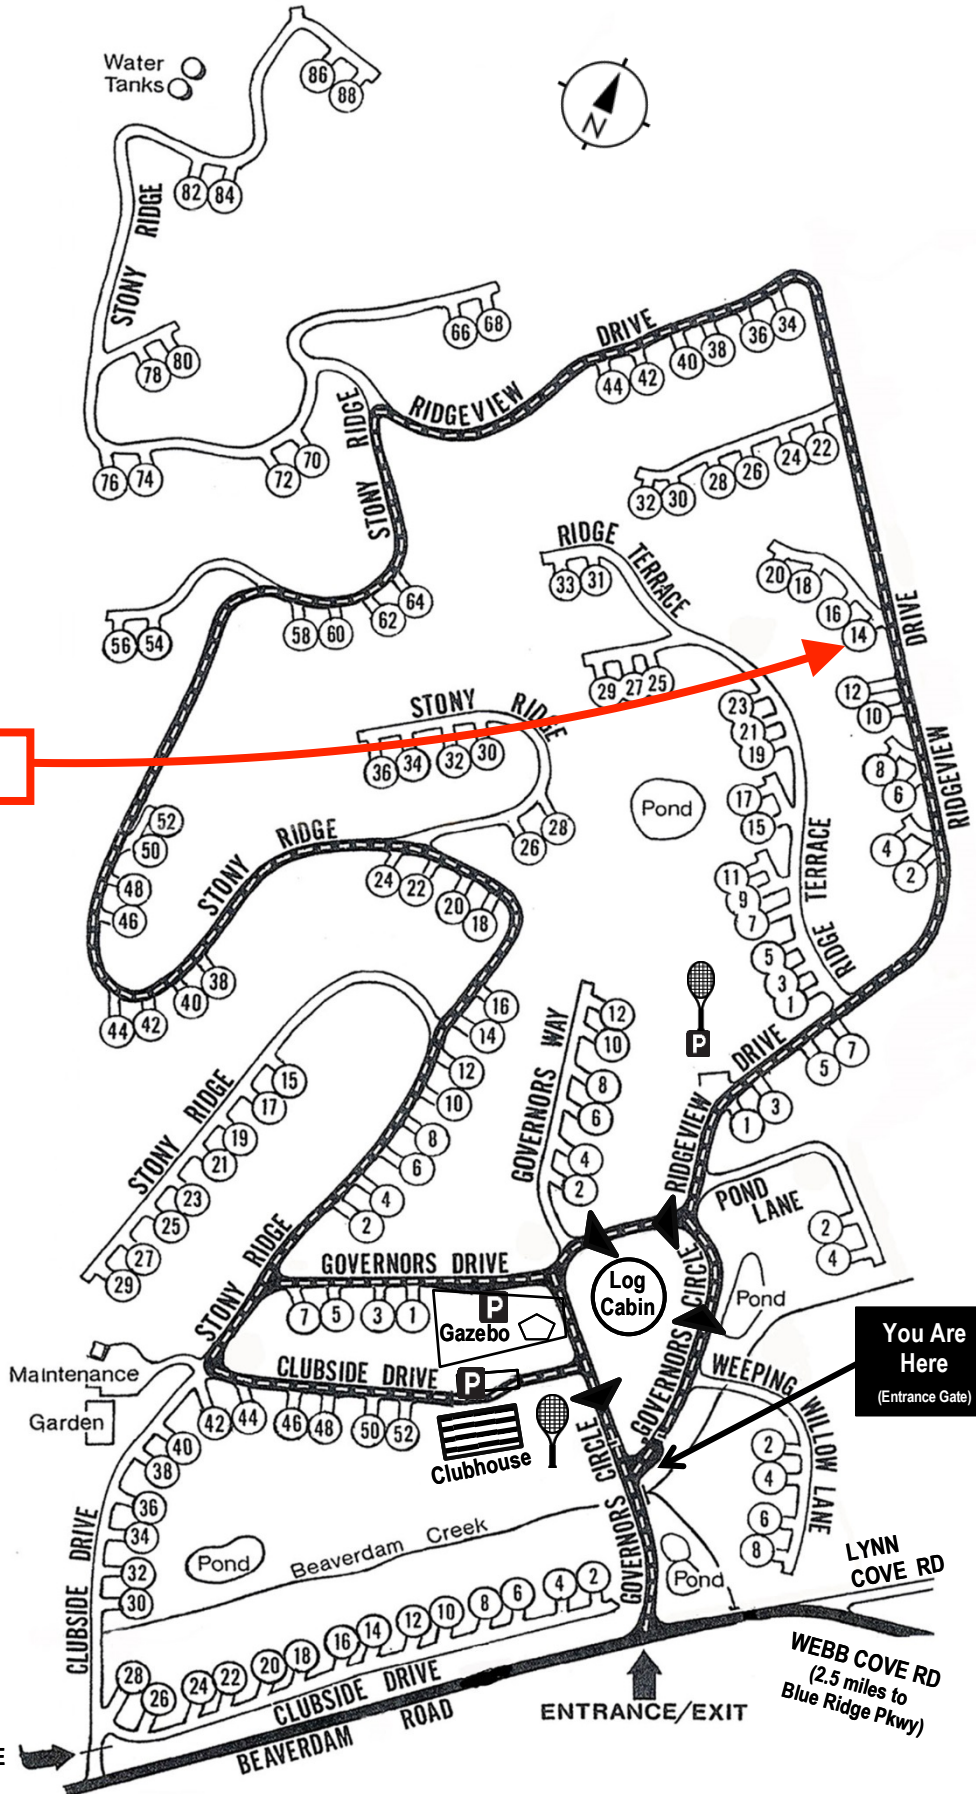

Beaverdam Run Condominium

Community Website

▶ BeaverdamRun.org

Sales Information

▶ BeaverdamRunCondo.com

Water Tanks

14 Ridgeview Dr.

MAP LEGEND

-  Thru - Road
-  One Way Road
-  Clubhouse
-  Log Cabin
-  Tennis and Pickleball Court

You Are Here
(Entrance Gate)