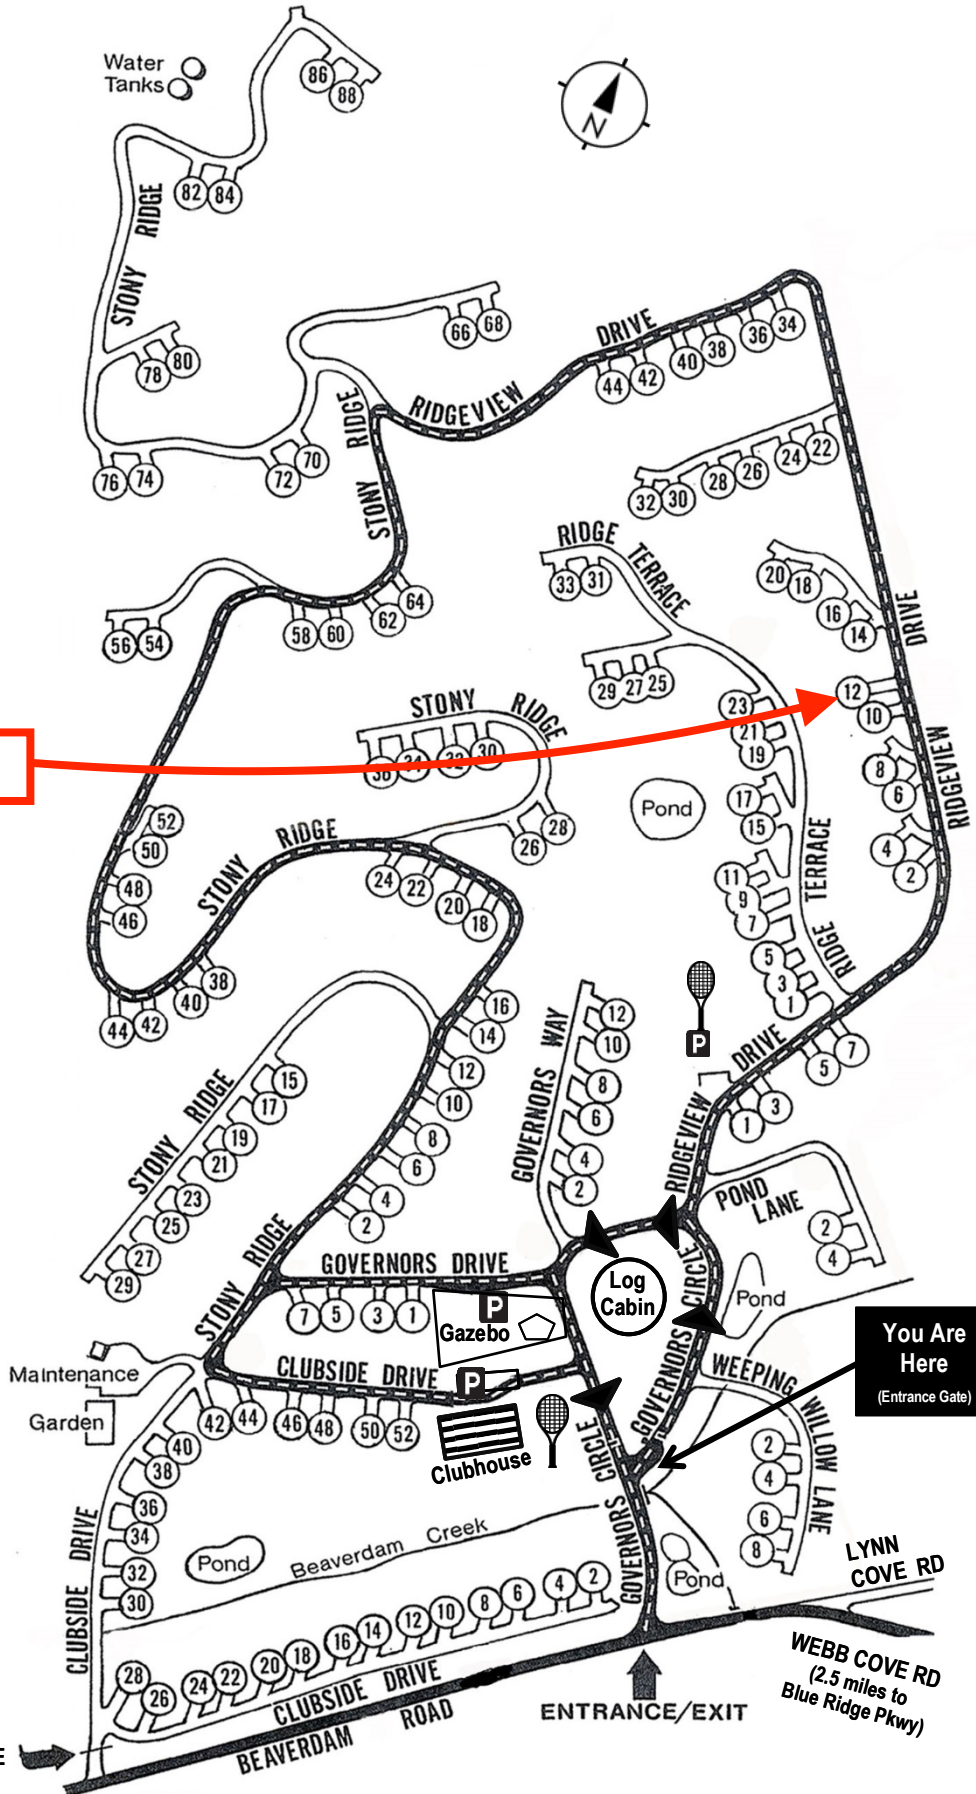

# Beaverdam Run Condominium

**Community Website**

▶ [BeaverdamRun.org](http://BeaverdamRun.org)

**Sales Information**

▶ [BeaverdamRunCondo.com](http://BeaverdamRunCondo.com)

Water Tanks

**12 Ridgeview Dr.**

**MAP LEGEND**

-  Thru - Road
-  One Way Road
-  Clubhouse
-  Log Cabin
-  Tennis and Pickleball Court

**You Are Here**  
(Entrance Gate)