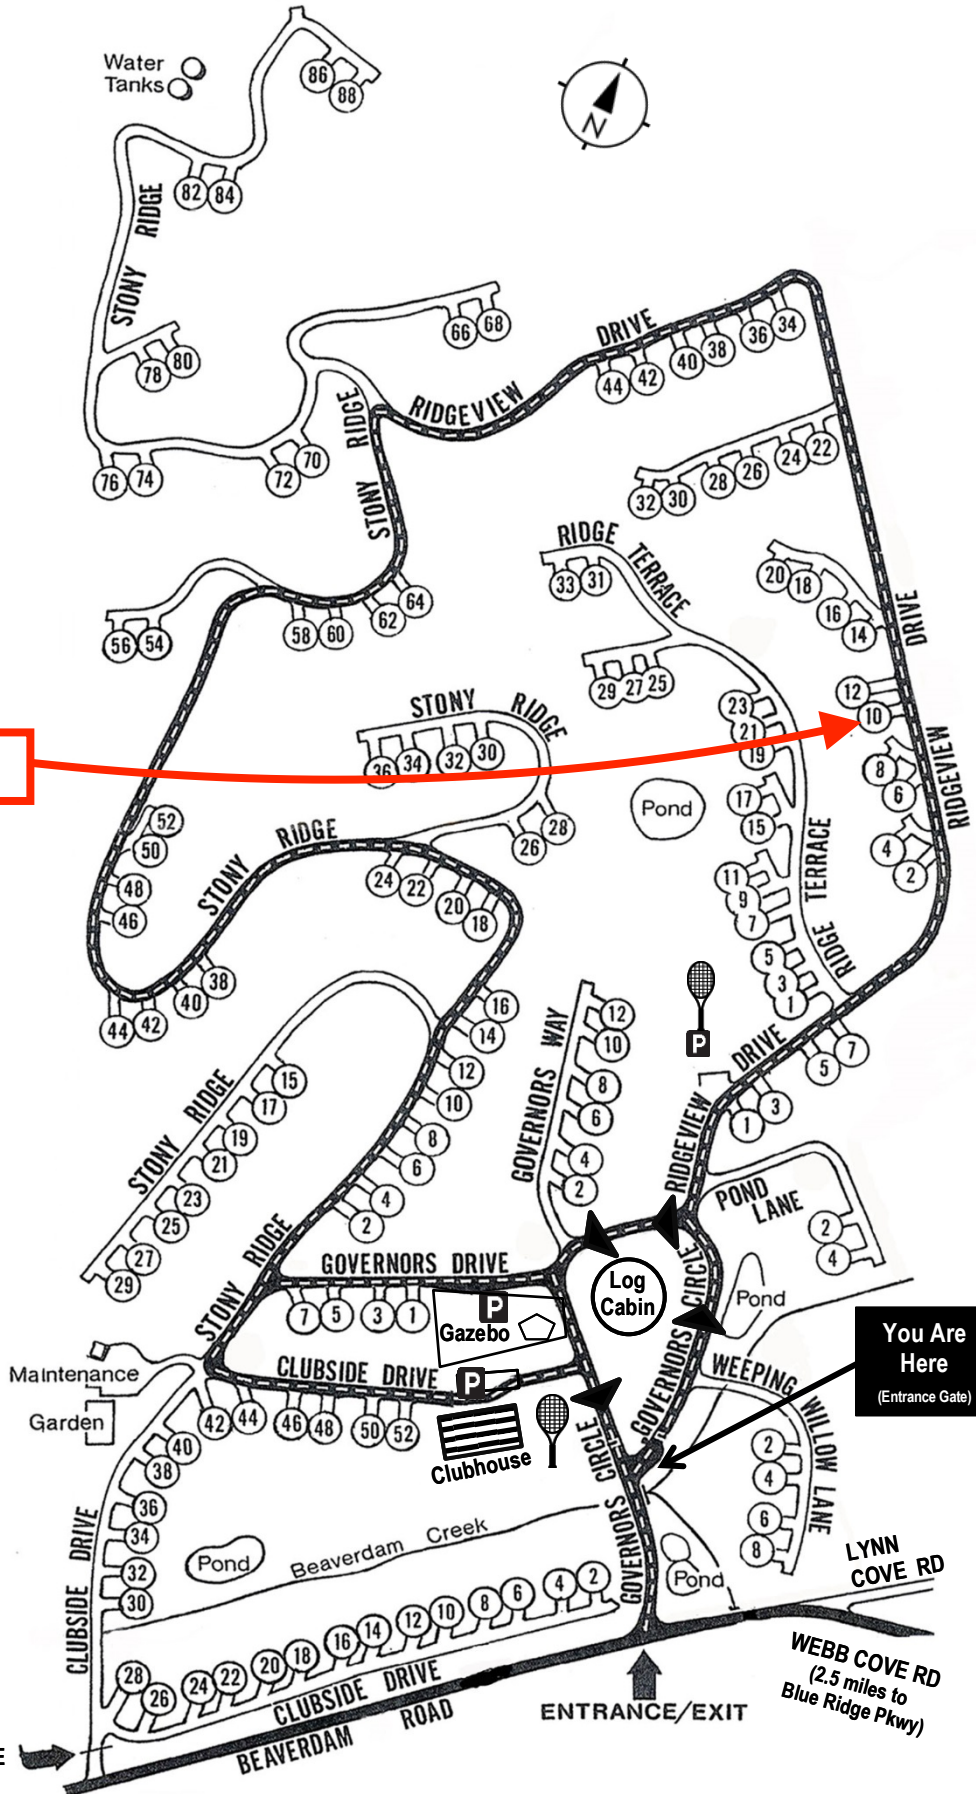

Beaverdam Run Condominium

Community Website

▶ BeaverdamRun.org

Sales Information

▶ BeaverdamRunCondo.com

Water Tanks

10 Ridgeview Dr.

MAP LEGEND

-  Thru - Road
-  One Way Road
-  Clubhouse
-  Log Cabin
-  Tennis and Pickleball Court

You Are Here
(Entrance Gate)

WEBB COVE RD
(2.5 miles to Blue Ridge Pkwy)