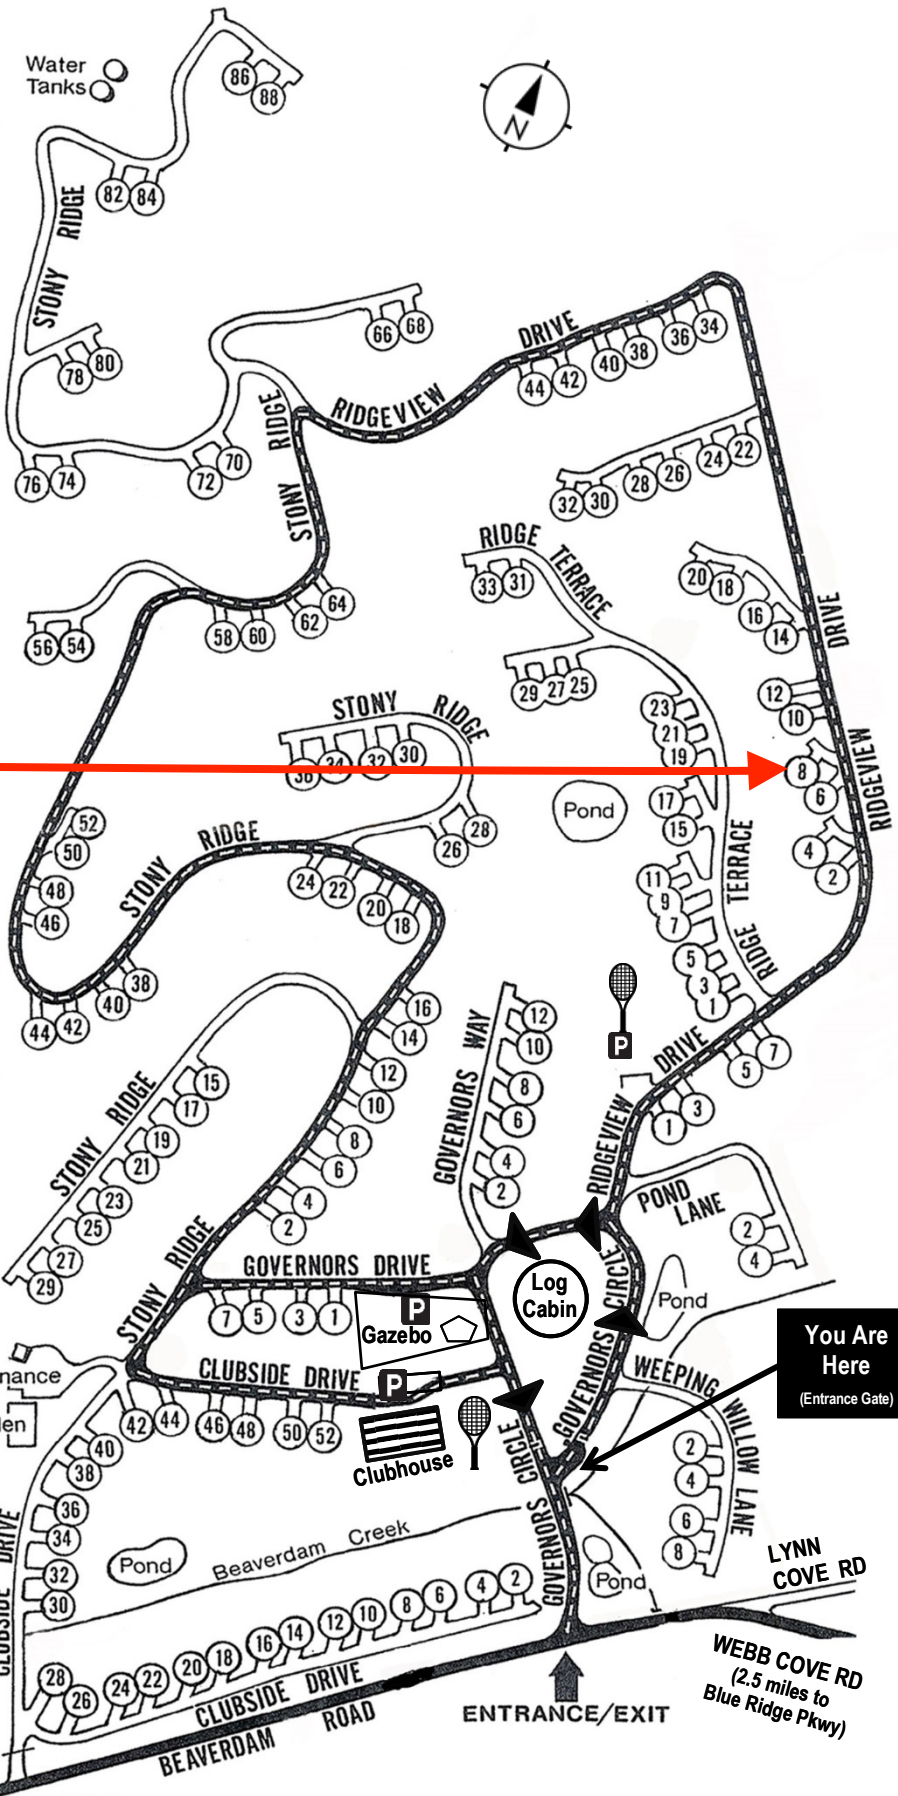

# Beaverdam Run Condominium

**Community Website**

▶ [BeaverdamRun.org](http://BeaverdamRun.org)

**Sales Information**

▶ [BeaverdamRunCondo.com](http://BeaverdamRunCondo.com)

**8 Ridgeview Dr.**

**MAP LEGEND**

-  Thru - Road
-  One Way Road
-  Clubhouse
-  Log Cabin
-  Tennis and Pickleball Court

**You Are Here**  
(Entrance Gate)

SERVICE GATE

ENTRANCE/EXIT

WEBB COVE RD  
(2.5 miles to Blue Ridge Pkwy)