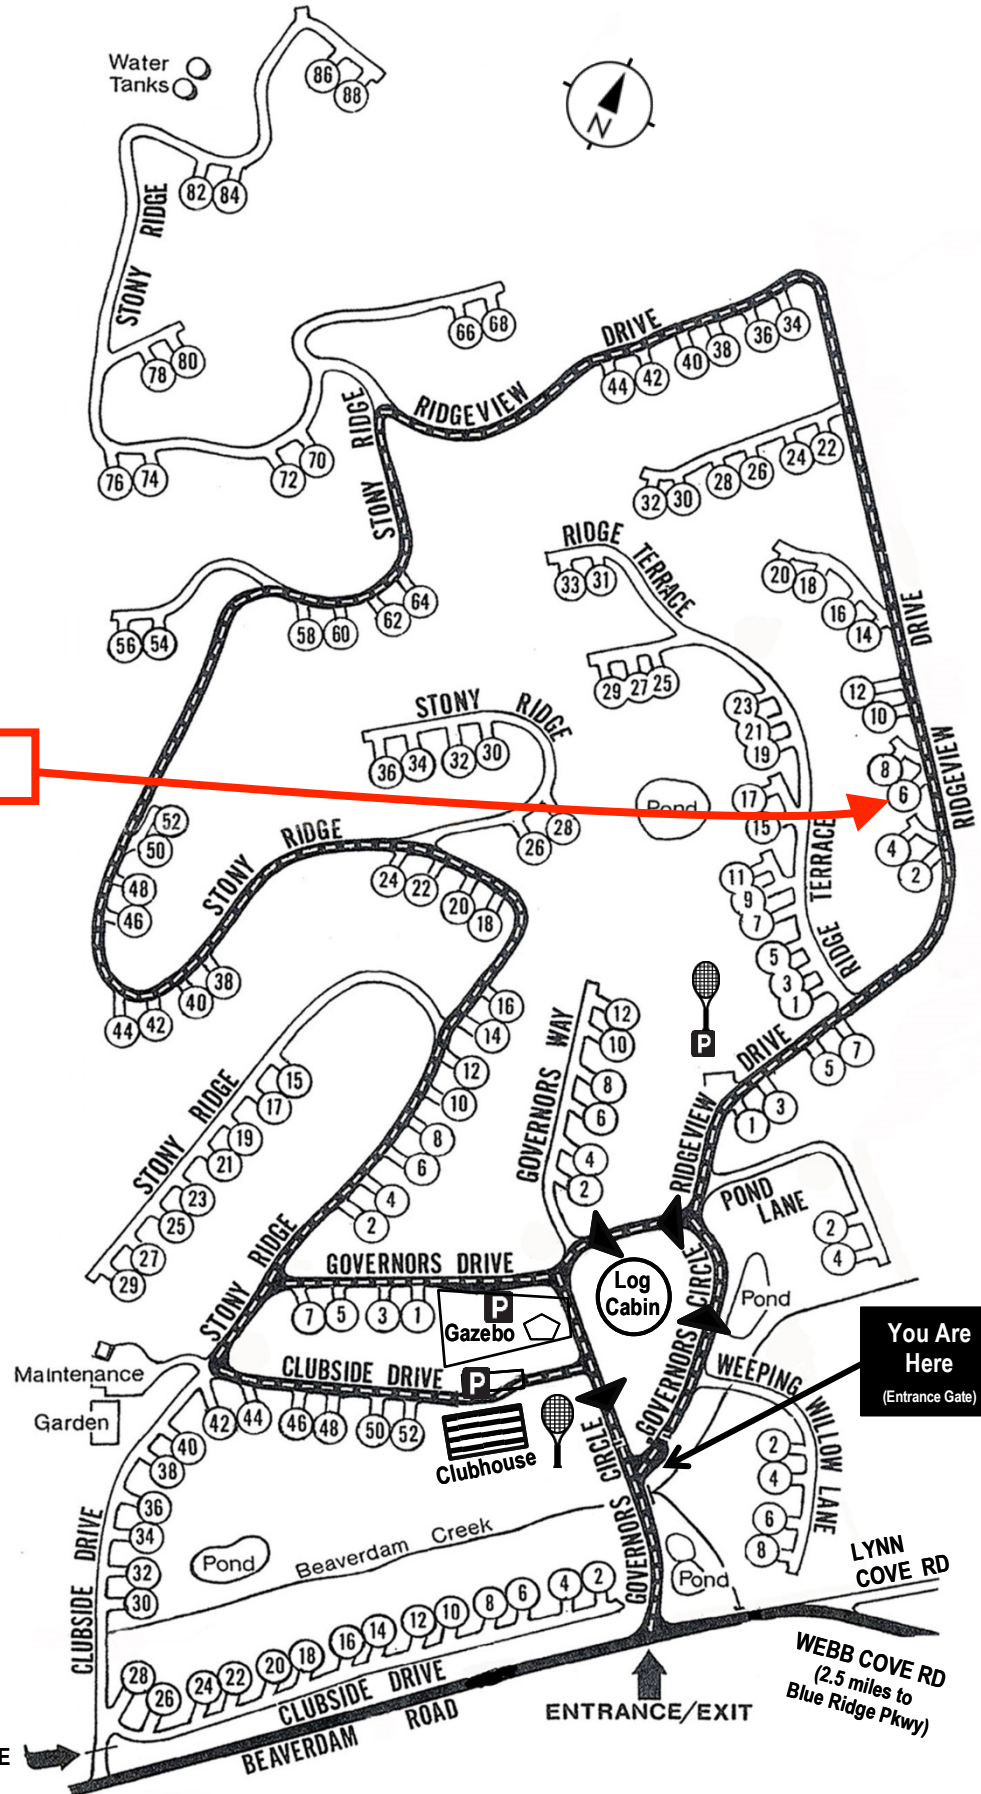

Beaverdam Run Condominium

Community Website

▶ BeaverdamRun.org

Sales Information

▶ BeaverdamRunCondo.com

Water Tanks

6 Ridgeview Dr.

MAP LEGEND

-  Thru - Road
-  One Way Road
-  Clubhouse
-  Log Cabin
-  Tennis and Pickleball Court

You Are Here
(Entrance Gate)

WEBB COVE RD
(2.5 miles to Blue Ridge Pkwy)