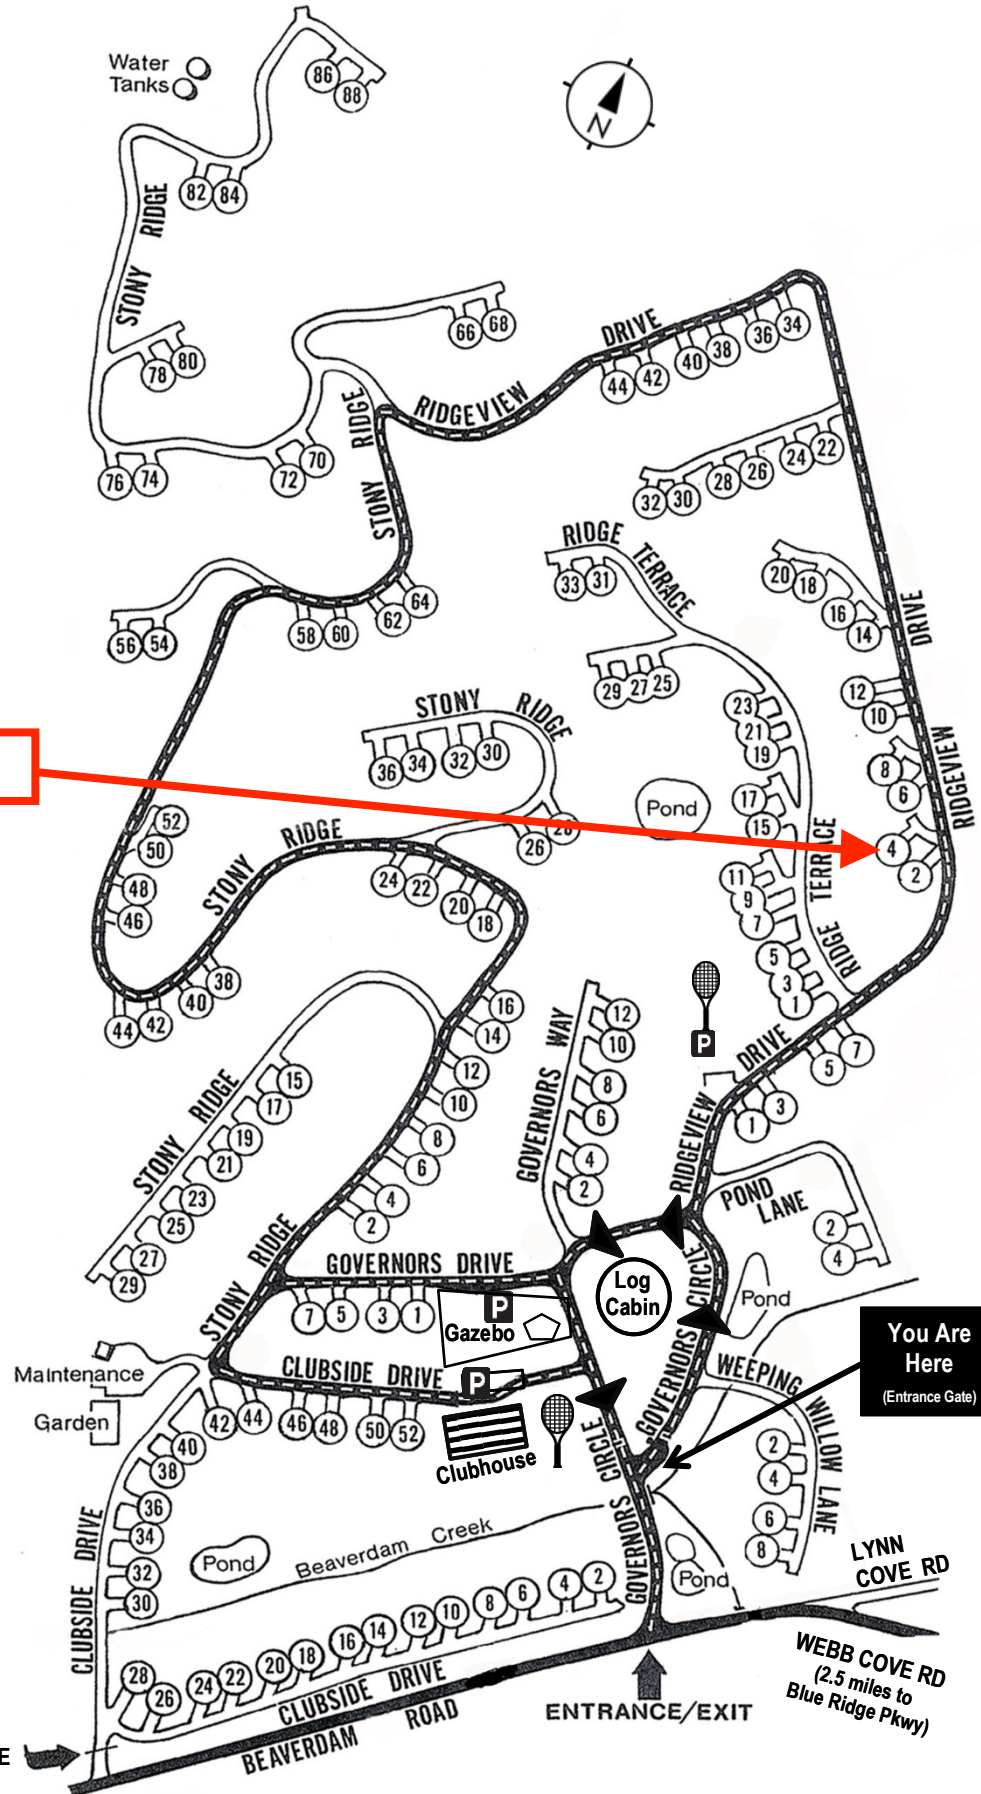

Beaverdam Run Condominium

Community Website

▶ BeaverdamRun.org

Sales Information

▶ BeaverdamRunCondo.com

Water Tanks

4 Ridgeview Dr.

MAP LEGEND

-  Thru - Road
-  One Way Road
-  Clubhouse
-  Log Cabin
-  Tennis and Pickleball Court

You Are Here
(Entrance Gate)

WEBB COVE RD
(2.5 miles to Blue Ridge Pkwy)