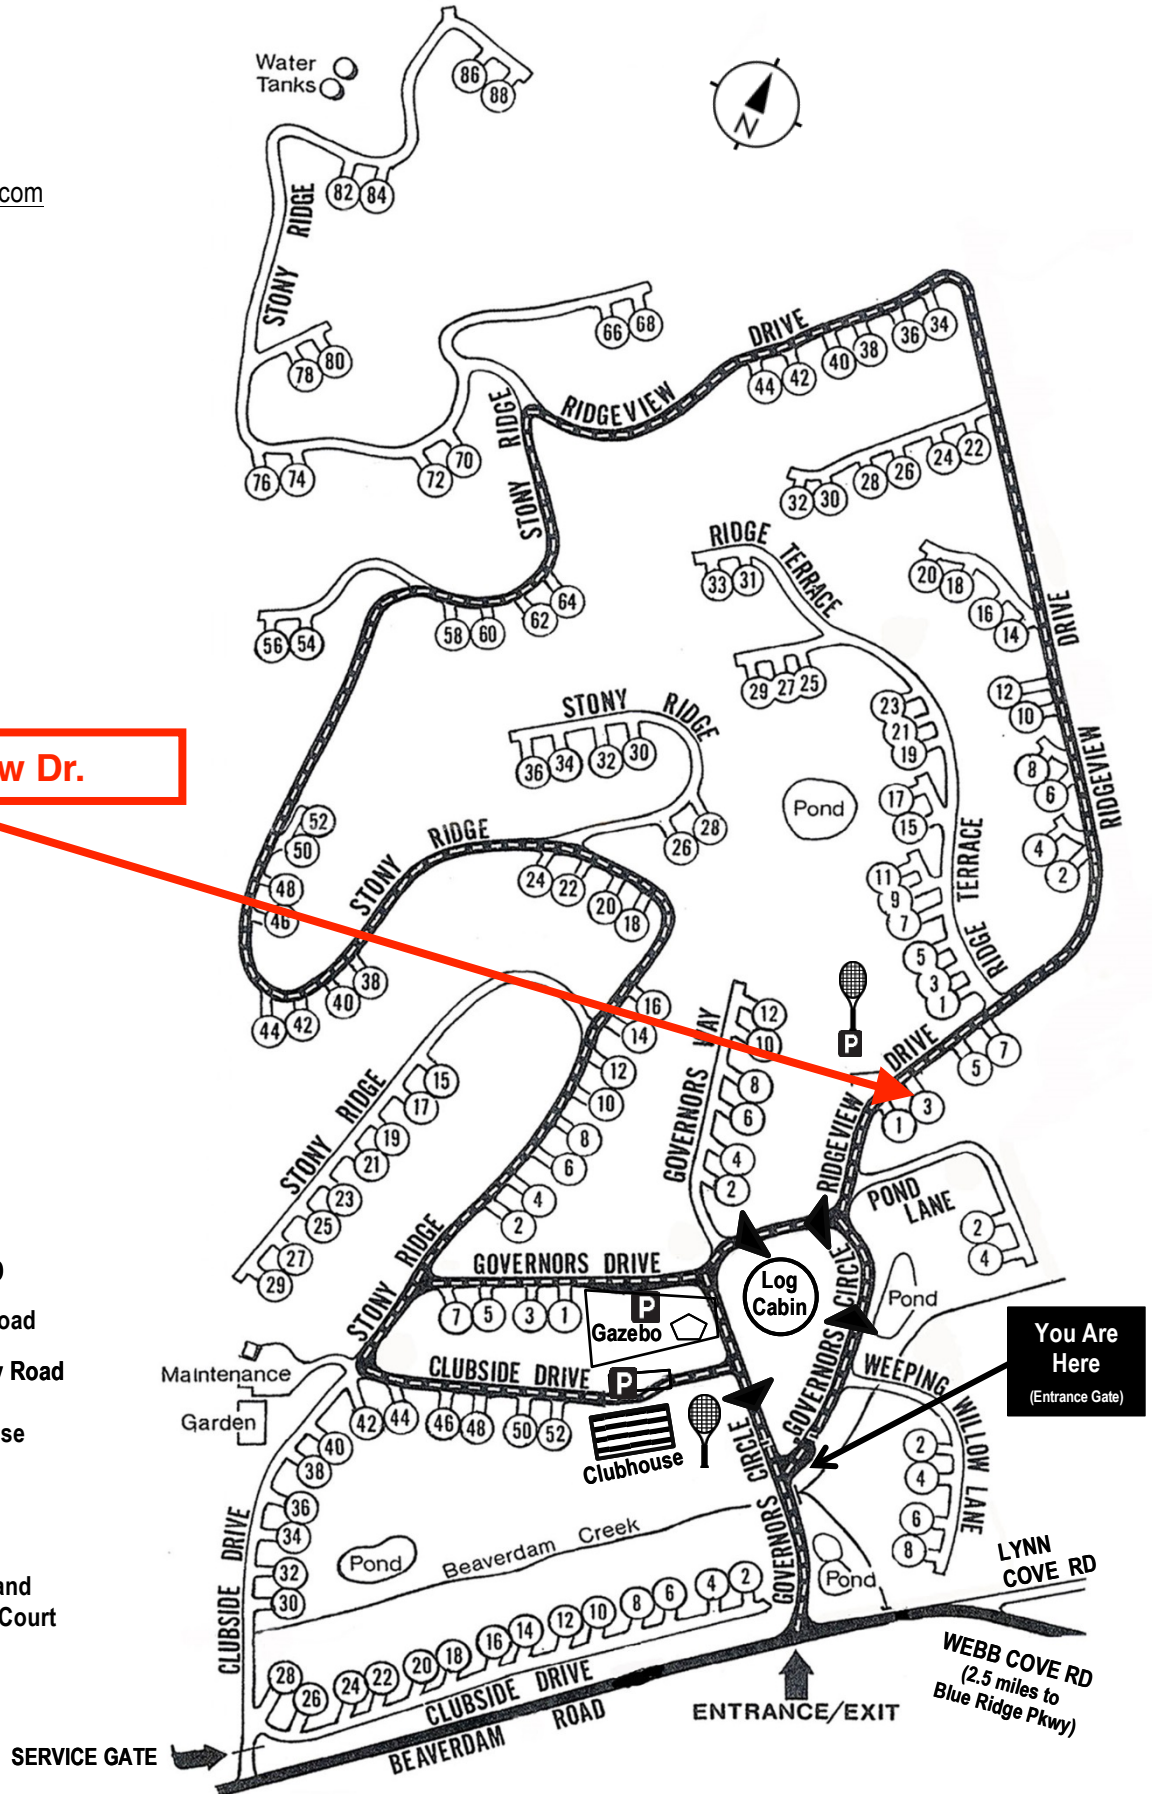

Beaverdam Run Condominium

Community Website

▶ BeaverdamRun.org

Sales Information

▶ BeaverdamRunCondo.com

Water Tanks

3 Ridgeview Dr.

MAP LEGEND

-  Thru - Road
-  One Way Road
-  Clubhouse
-  Log Cabin
-  Tennis and Pickleball Court

You Are Here
(Entrance Gate)

WEBB COVE RD
(2.5 miles to Blue Ridge Pkwy)