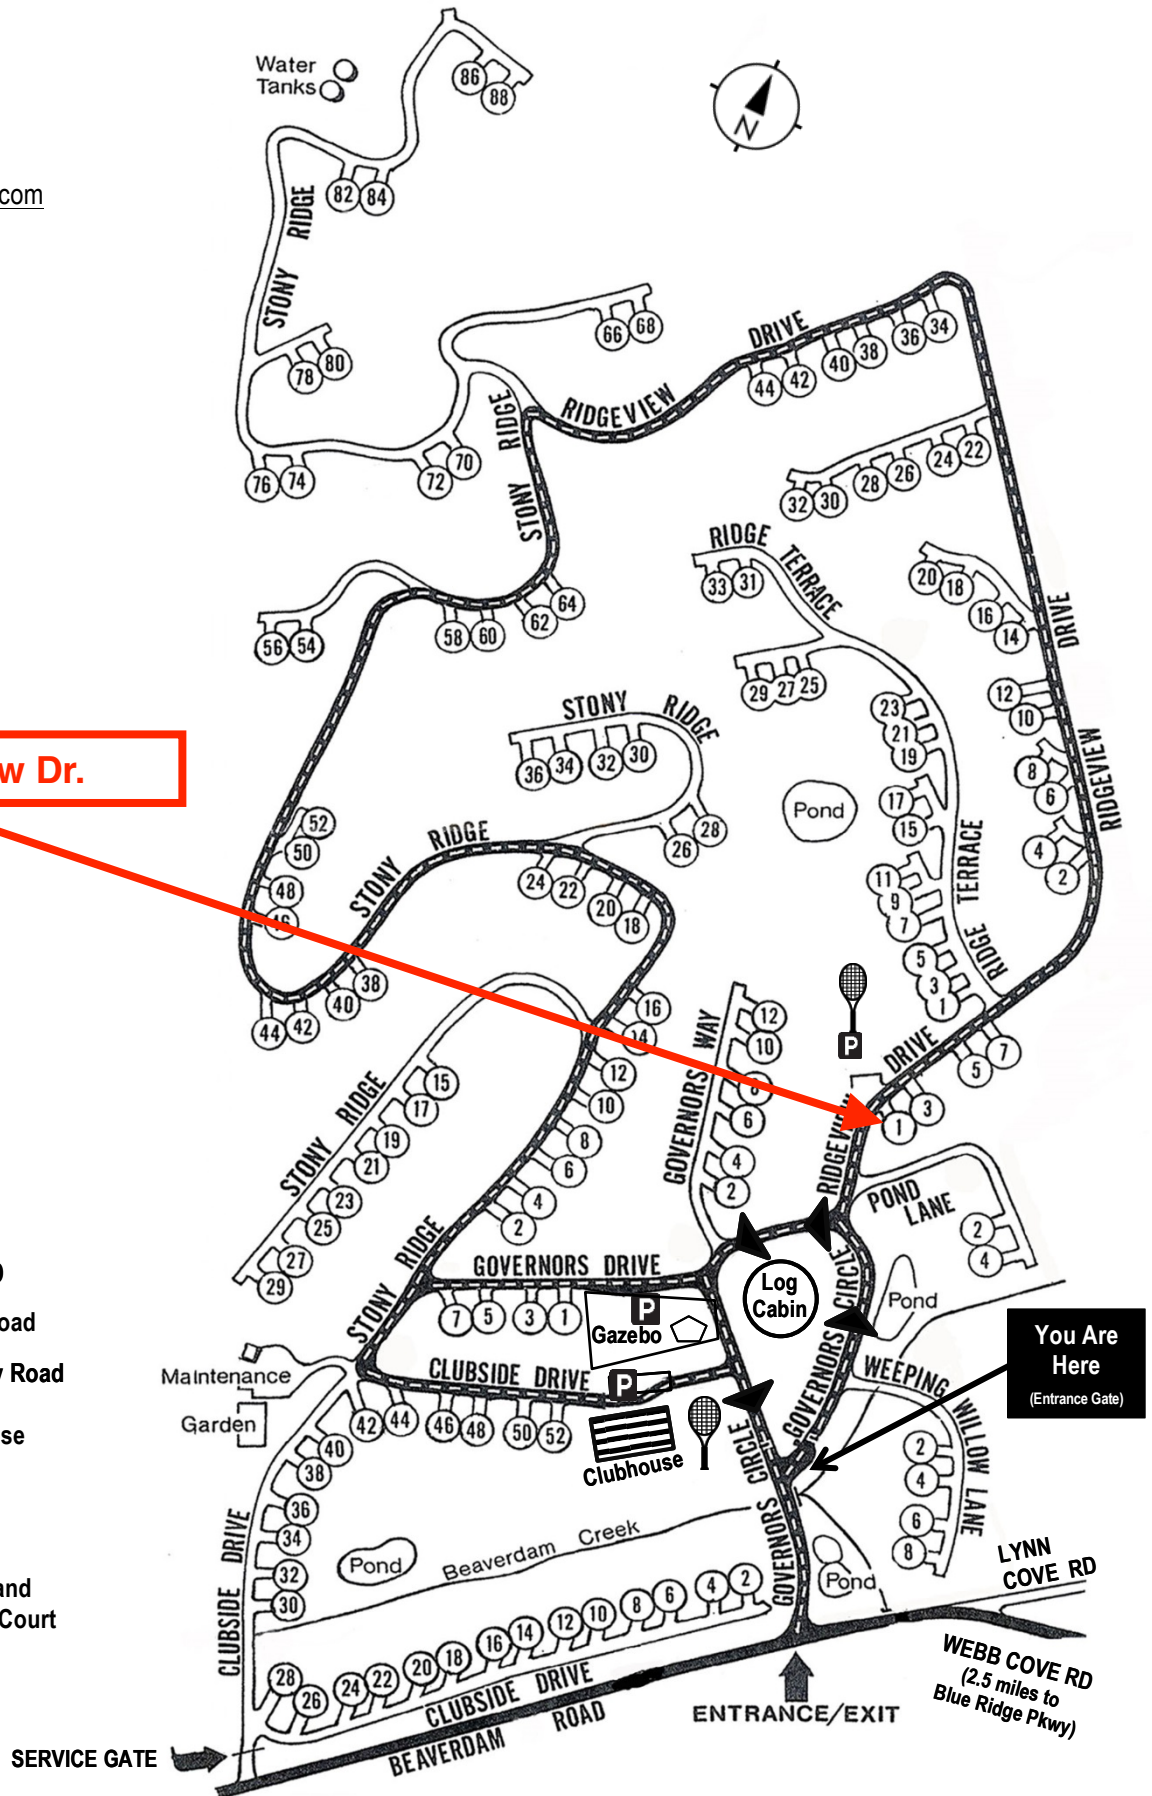

## Sales Information

► [BeaverdamRunCondo.com](http://BeaverdamRunCondo.com)

Water Tanks

**1 Ridgeview Dr.**

### MAP LEGEND

- Thru - Road
- One Way Road
- Clubhouse
- Log Cabin
- Tennis and Pickleball Court

**You Are Here**  
(Entrance Gate)

WEBB COVE RD  
(2.5 miles to Blue Ridge Pkwy)