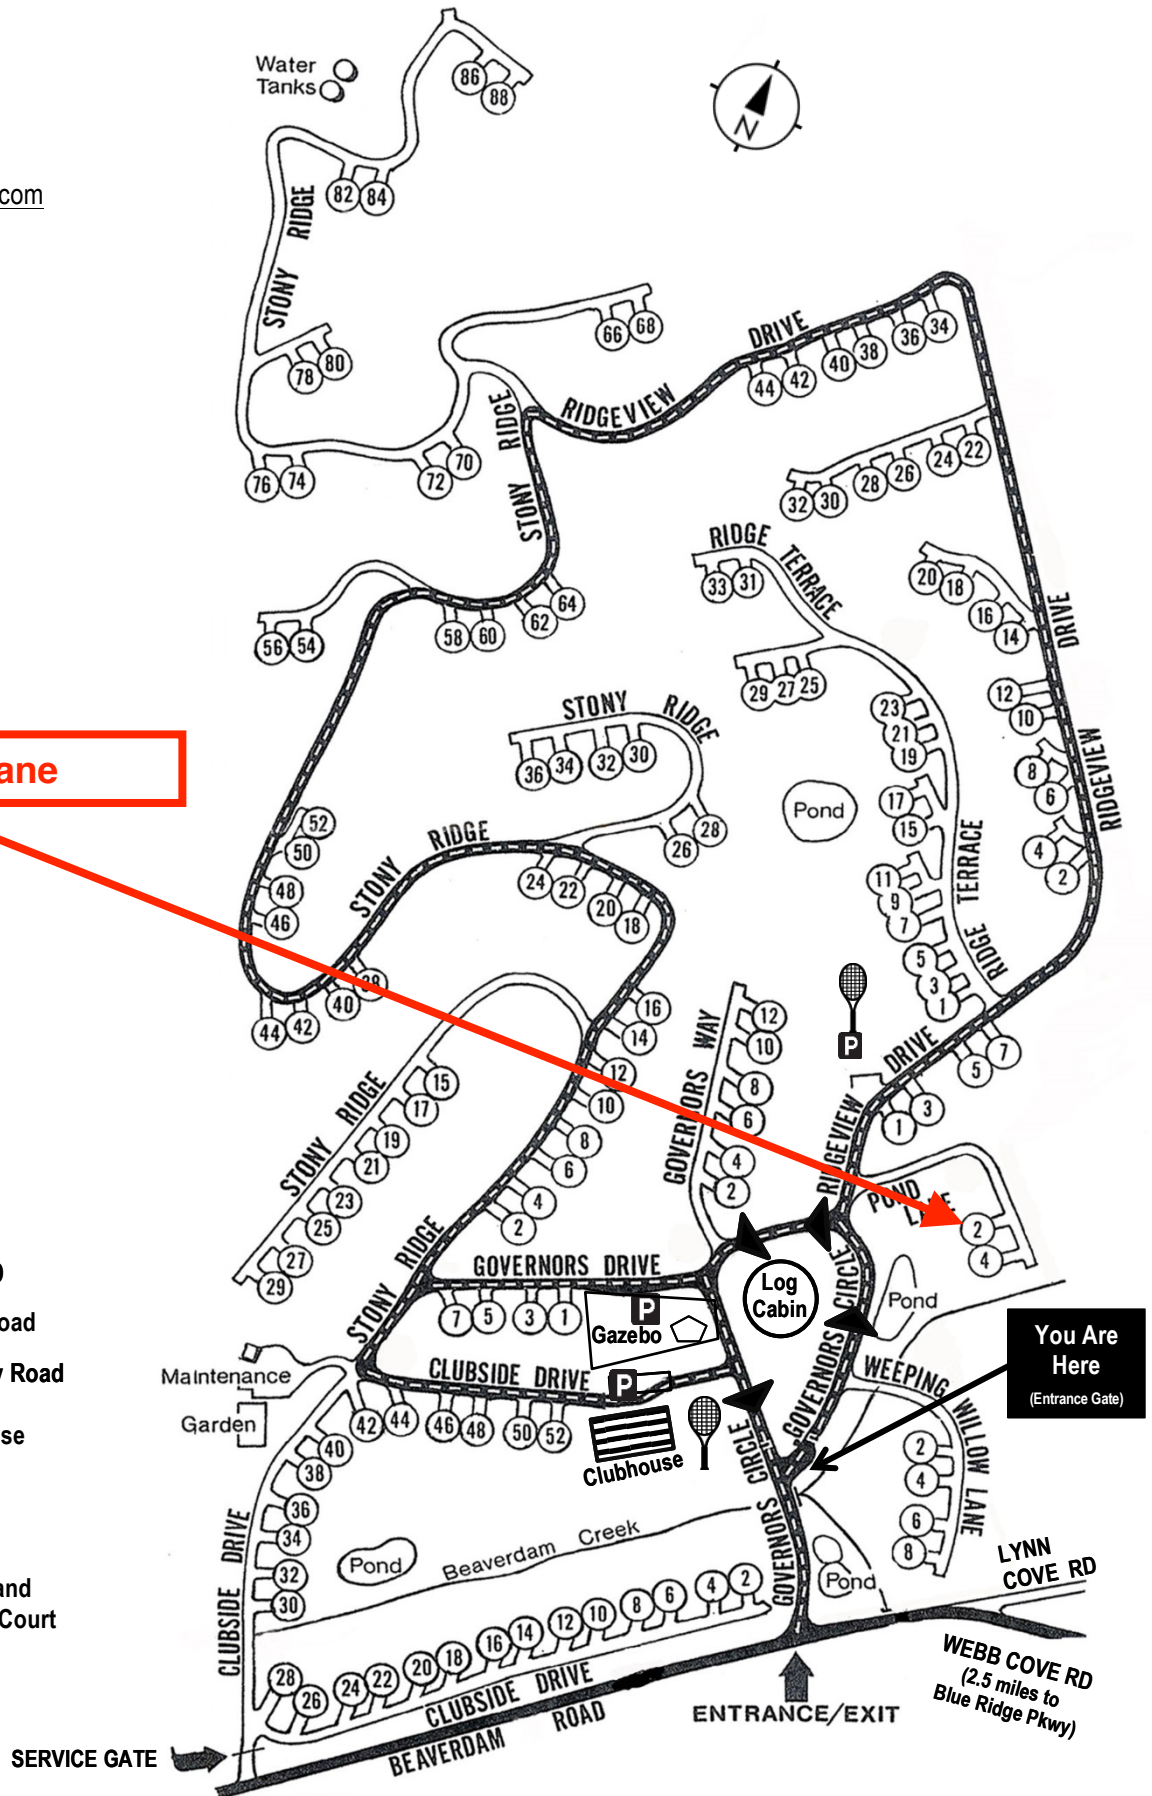

Beaverdam Run Condominium

Community Website

▶ BeaverdamRun.org

Sales Information

▶ BeaverdamRunCondo.com

Water Tanks

2 Pond Lane

MAP LEGEND

- Thru - Road
- One Way Road
- Clubhouse
- Log Cabin
- Tennis and Pickleball Court

You Are Here
(Entrance Gate)

WEBB COVE RD
(2.5 miles to Blue Ridge Pkwy)