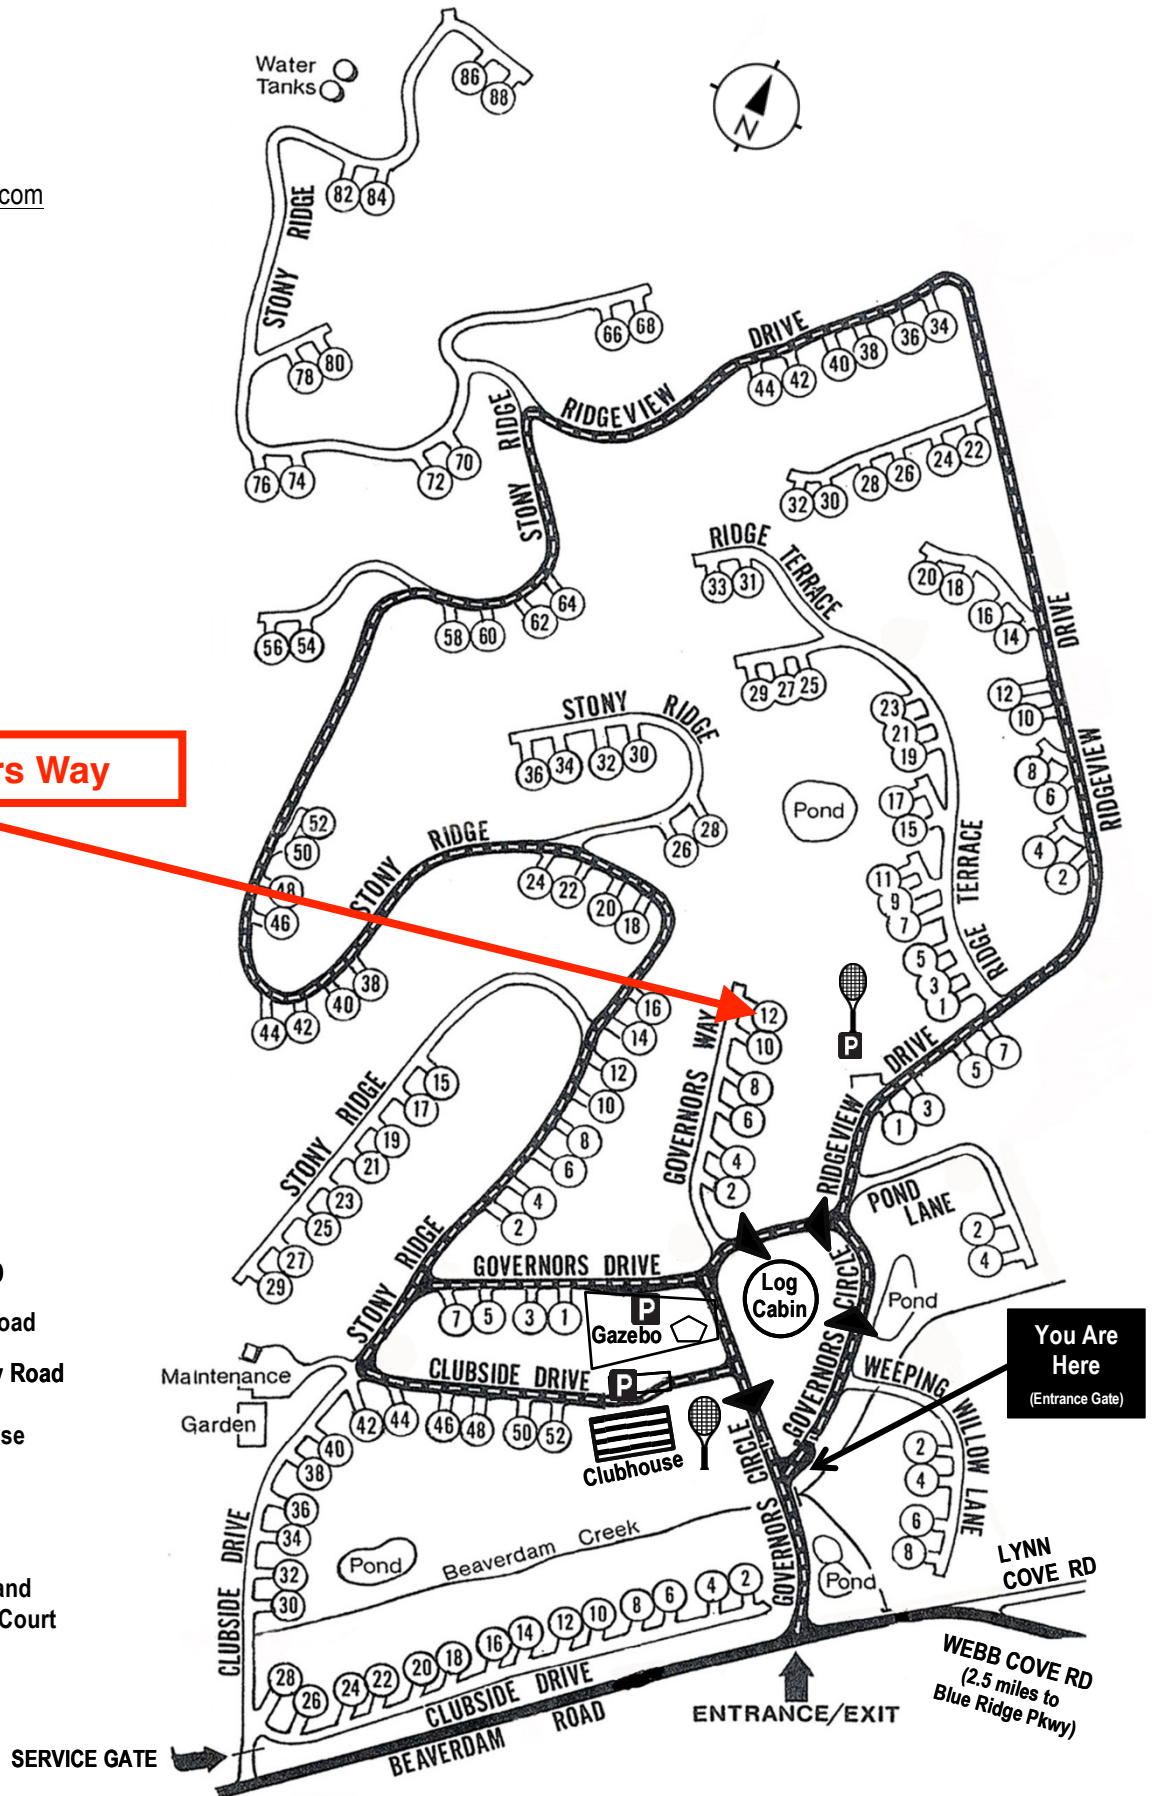

# Beaverdam Run Condominium

**Community Website**

▶ [BeaverdamRun.org](http://BeaverdamRun.org)

**Sales Information**

▶ [BeaverdamRunCondo.com](http://BeaverdamRunCondo.com)

Water Tanks

**12 Governors Way**

**MAP LEGEND**

-  Thru - Road
-  One Way Road
-  Clubhouse
-  Log Cabin
-  Tennis and Pickleball Court

**You Are Here**  
(Entrance Gate)

**WEBB COVE RD**  
(2.5 miles to Blue Ridge Pkwy)