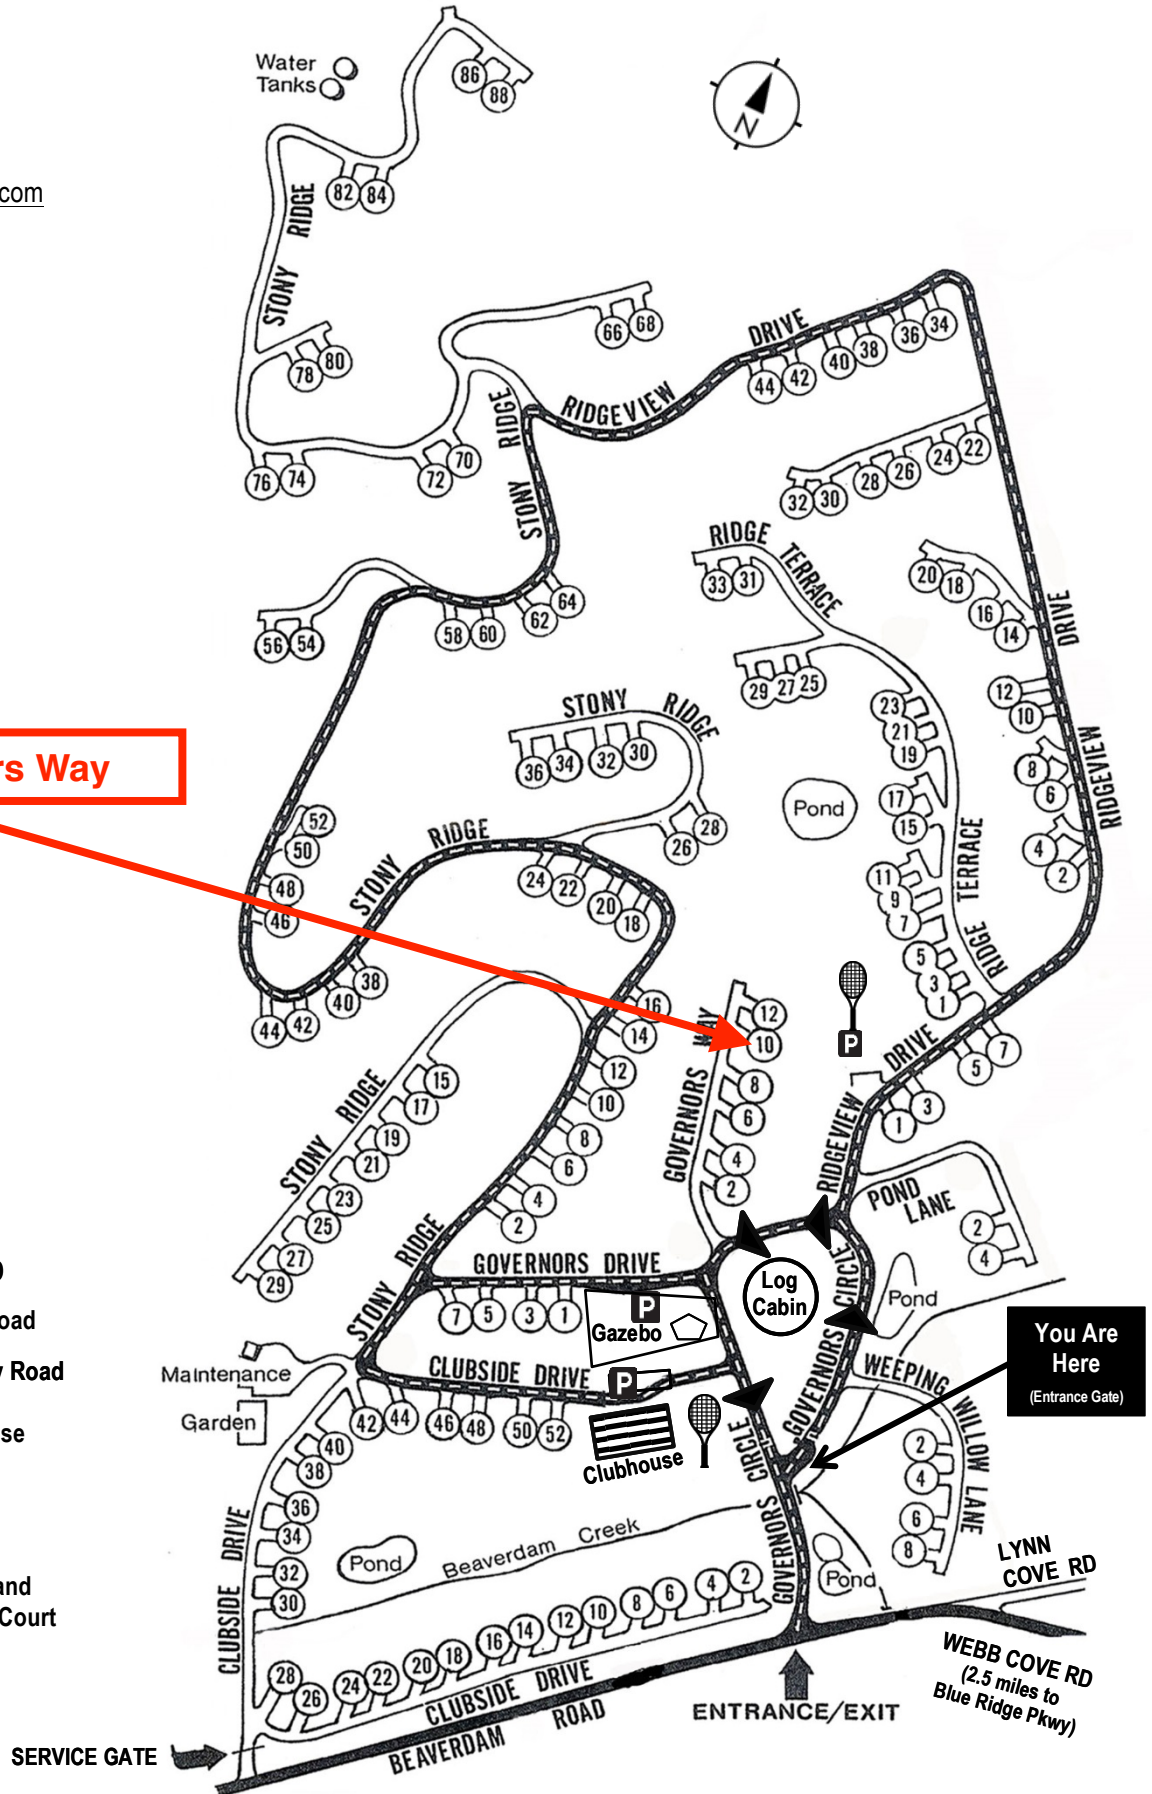

Beaverdam Run Condominium

Community Website

▶ BeaverdamRun.org

Sales Information

▶ BeaverdamRunCondo.com

Water Tanks

10 Governors Way

MAP LEGEND

-  Thru - Road
-  One Way Road
-  Clubhouse
-  Log Cabin
-  Tennis and Pickleball Court

You Are Here
(Entrance Gate)

WEBB COVE RD
(2.5 miles to Blue Ridge Pkwy)