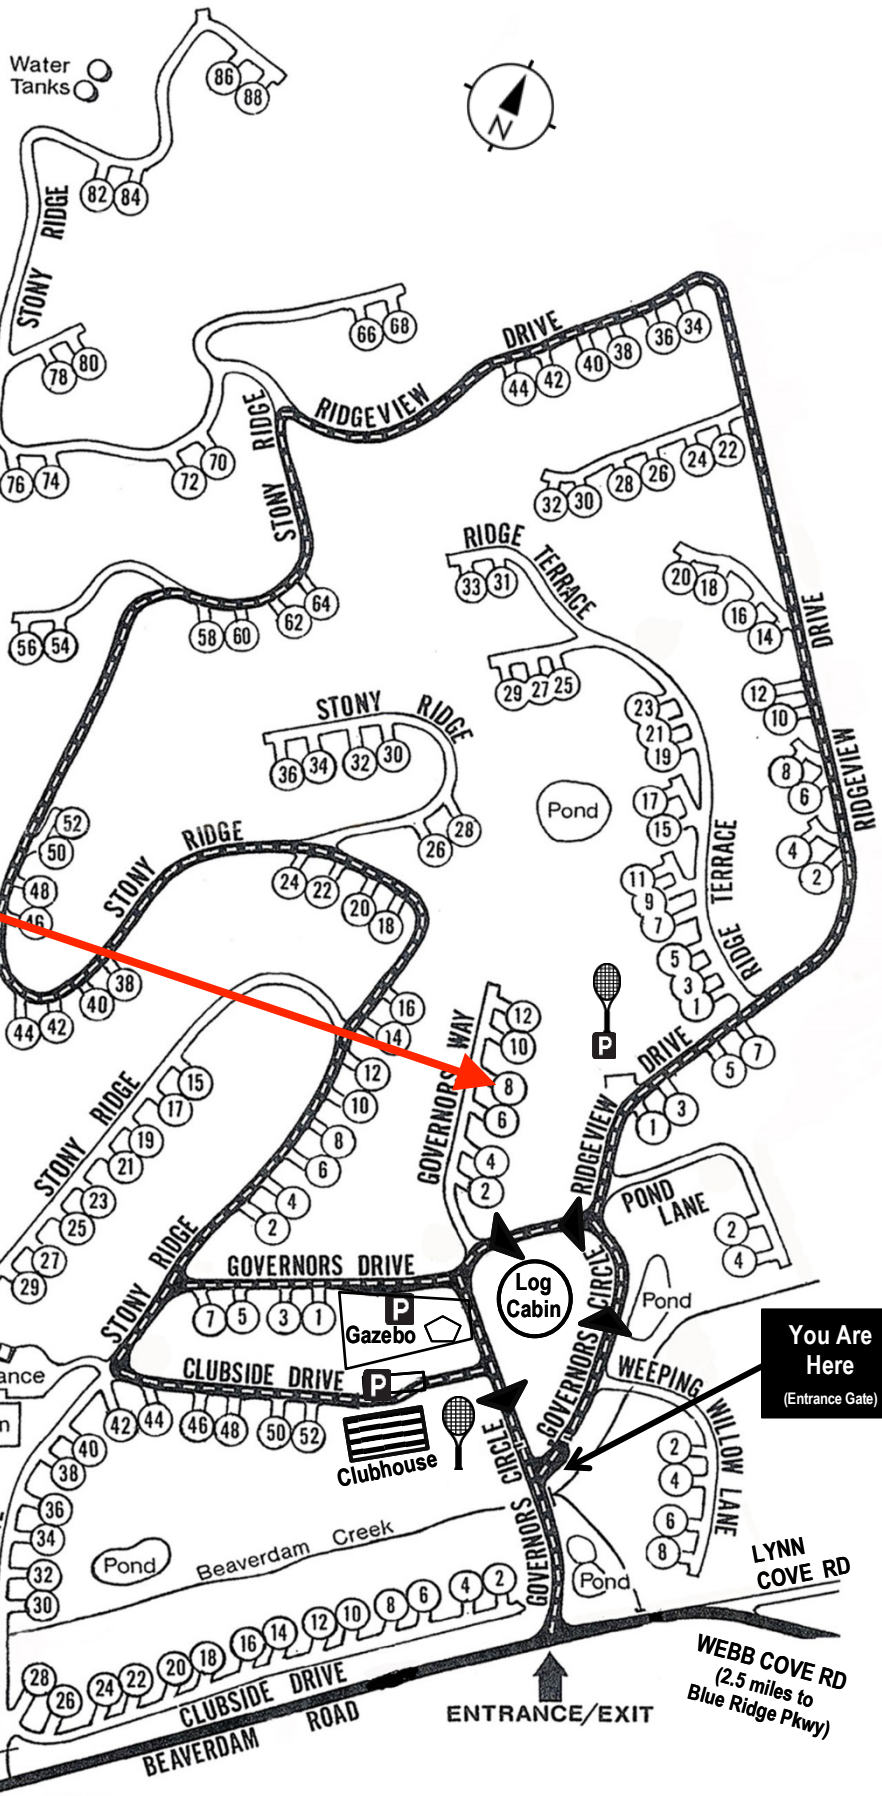

Beaverdam Run Condominium

Community Website

▶ BeaverdamRun.org

Sales Information

▶ BeaverdamRunCondo.com

8 Governors Way

MAP LEGEND

-  Thru - Road
-  One Way Road
-  Clubhouse
-  Log Cabin
-  Tennis and Pickleball Court

You Are Here
(Entrance Gate)

WEBB COVE RD
(2.5 miles to Blue Ridge Pkwy)