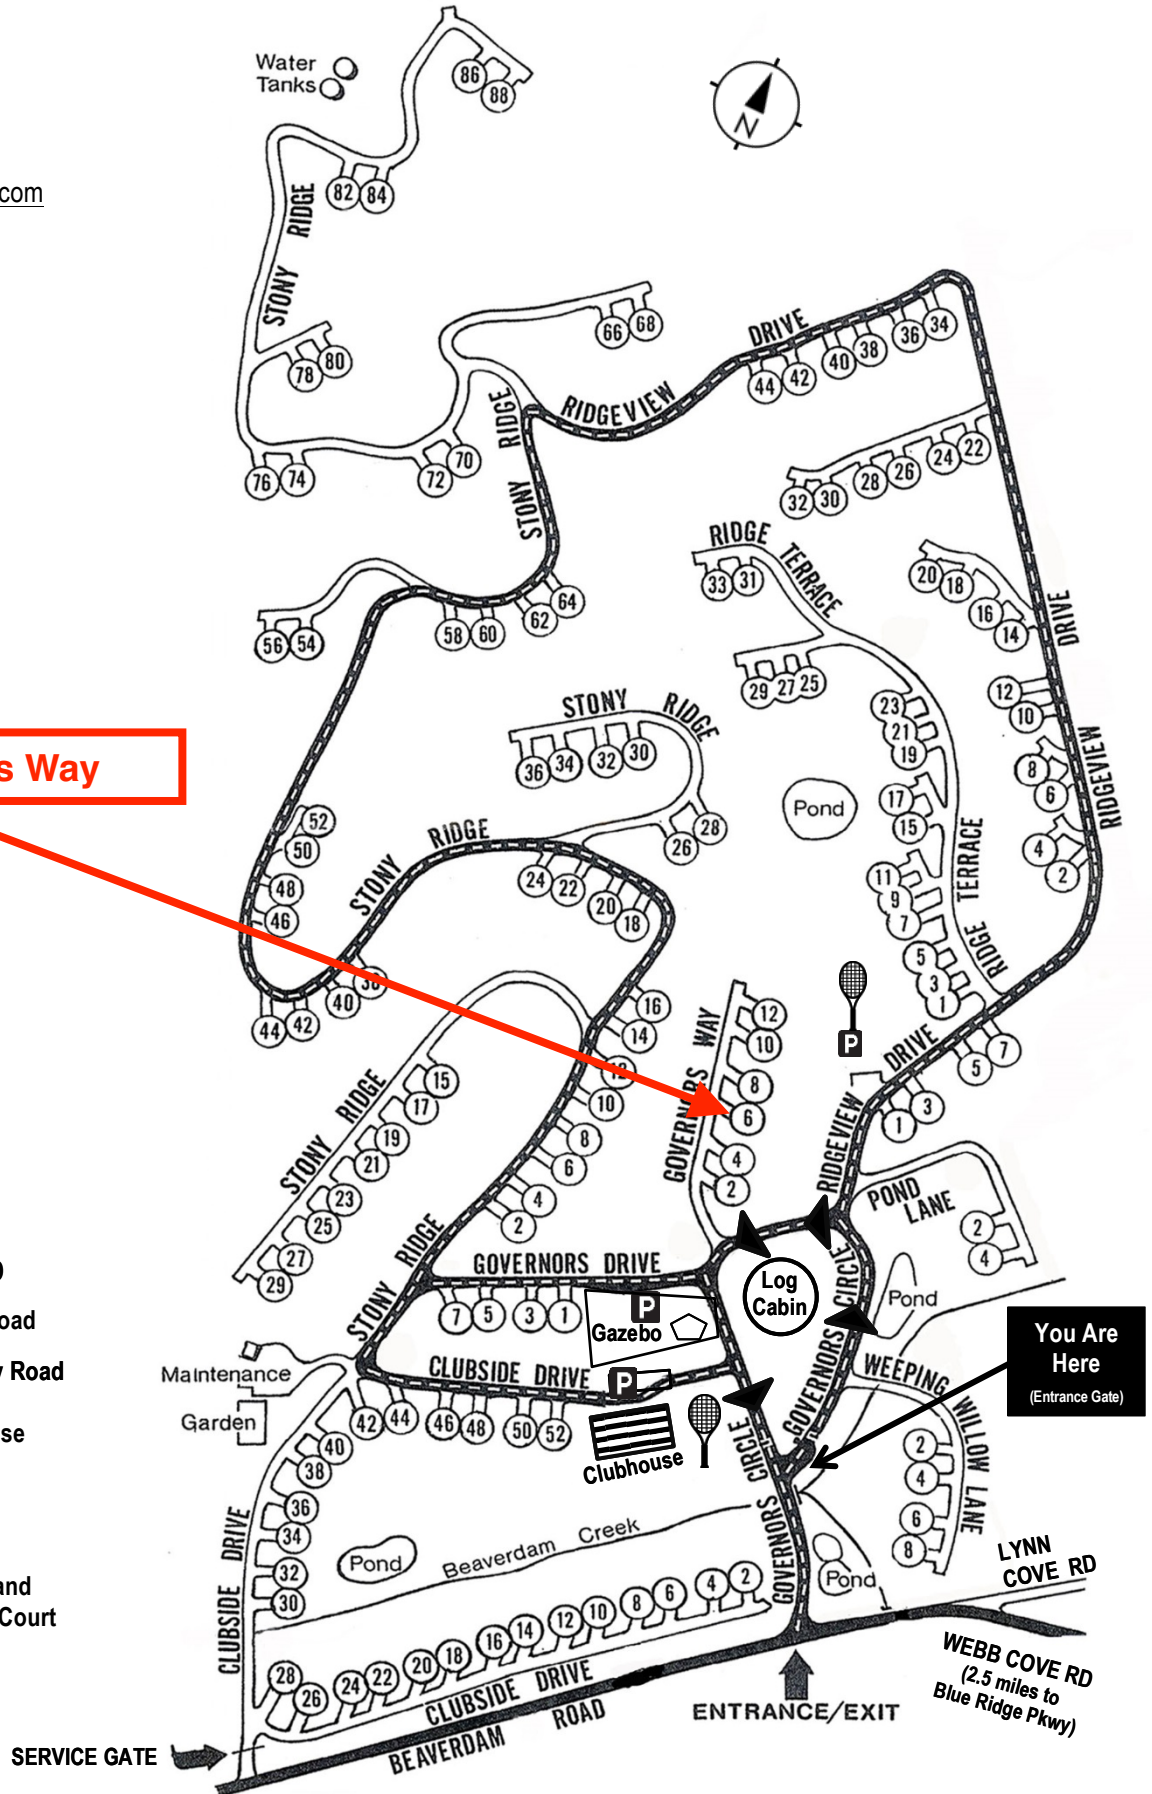

Beaverdam Run Condominium

Community Website

► BeaverdamRun.org

Sales Information

► BeaverdamRunCondo.com

Water Tanks

6 Governors Way

MAP LEGEND

- Thru - Road
- One Way Road
- Clubhouse
- Log Cabin
- Tennis and Pickleball Court

You Are Here
(Entrance Gate)

WEBB COVE RD
(2.5 miles to Blue Ridge Pkwy)