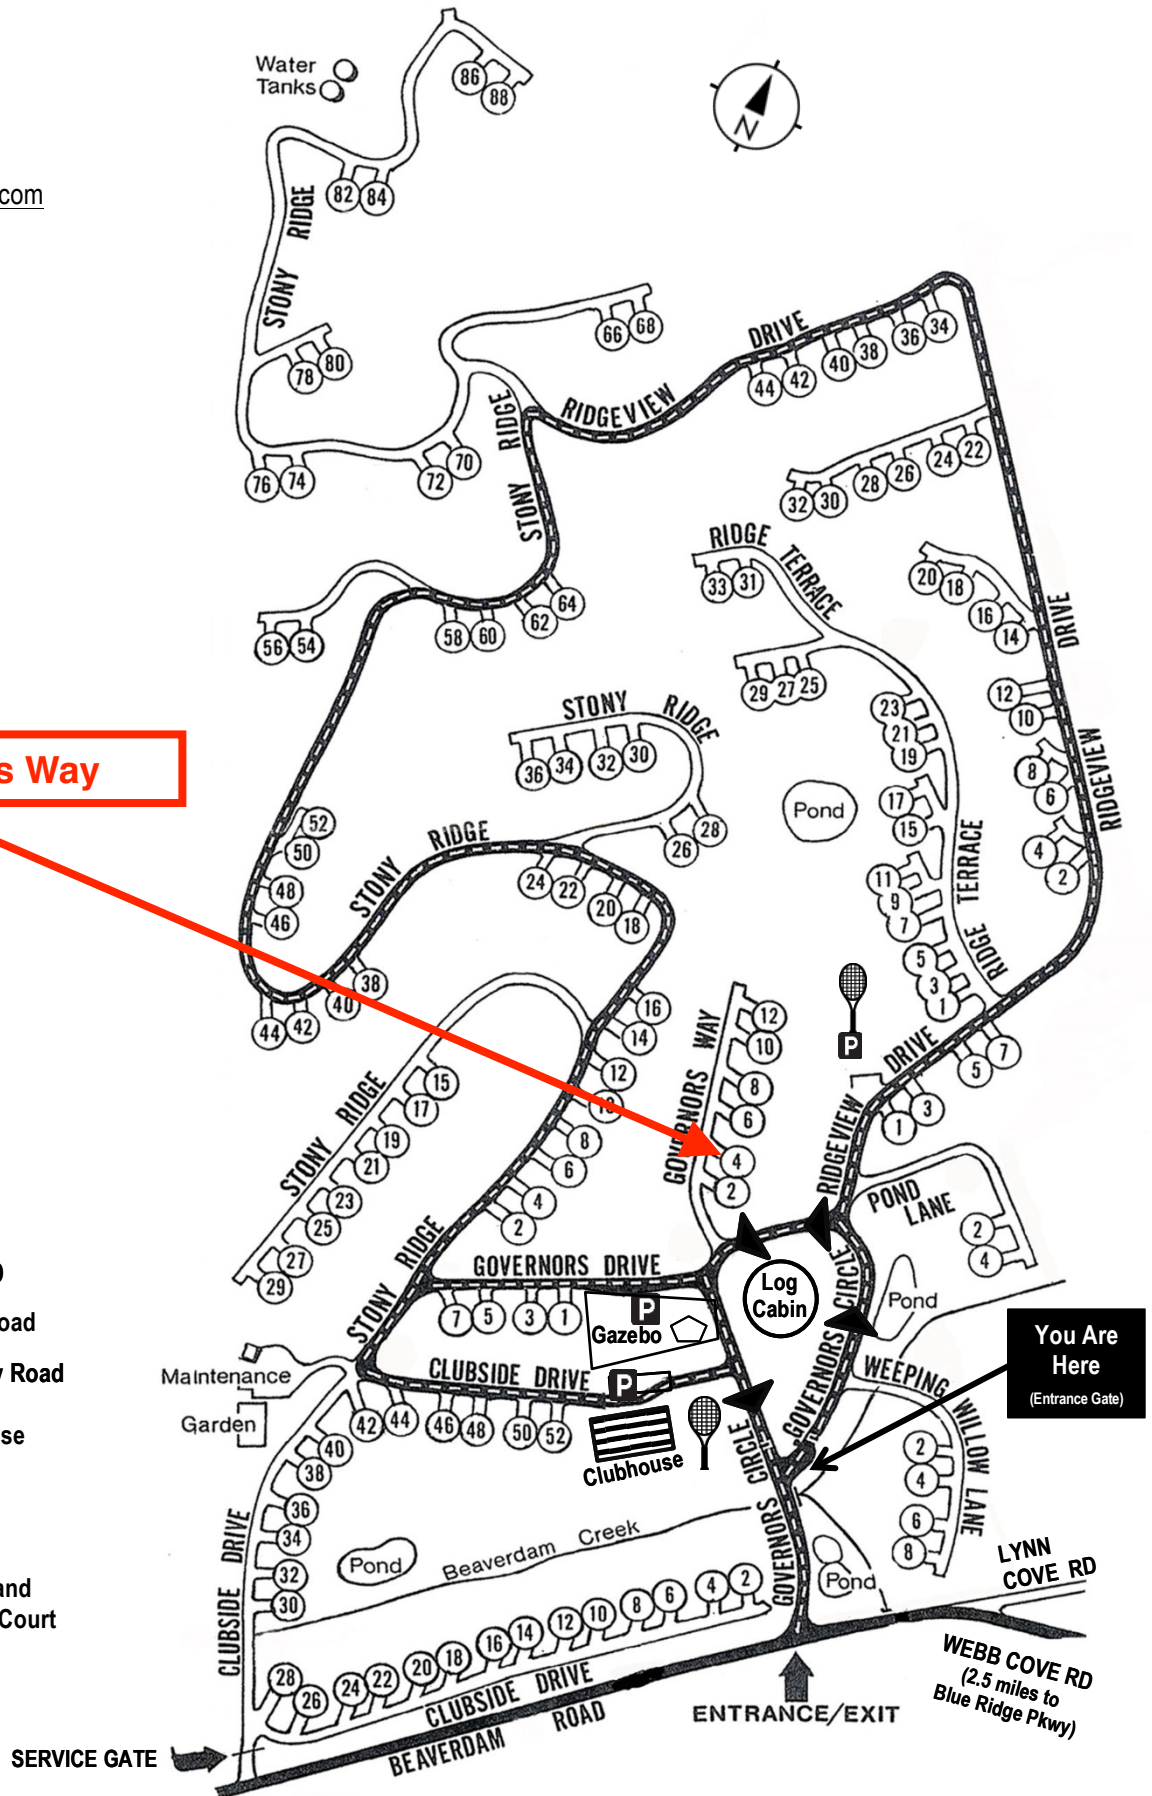

Beaverdam Run Condominium

Community Website

► BeaverdamRun.org

Sales Information

► BeaverdamRunCondo.com

Water Tanks

4 Governors Way

MAP LEGEND

- Thru - Road
- One Way Road
- Clubhouse
- Log Cabin
- Tennis and Pickleball Court

You Are Here
(Entrance Gate)

WEBB COVE RD
(2.5 miles to Blue Ridge Pkwy)

ENTRANCE/EXIT

SERVICE GATE